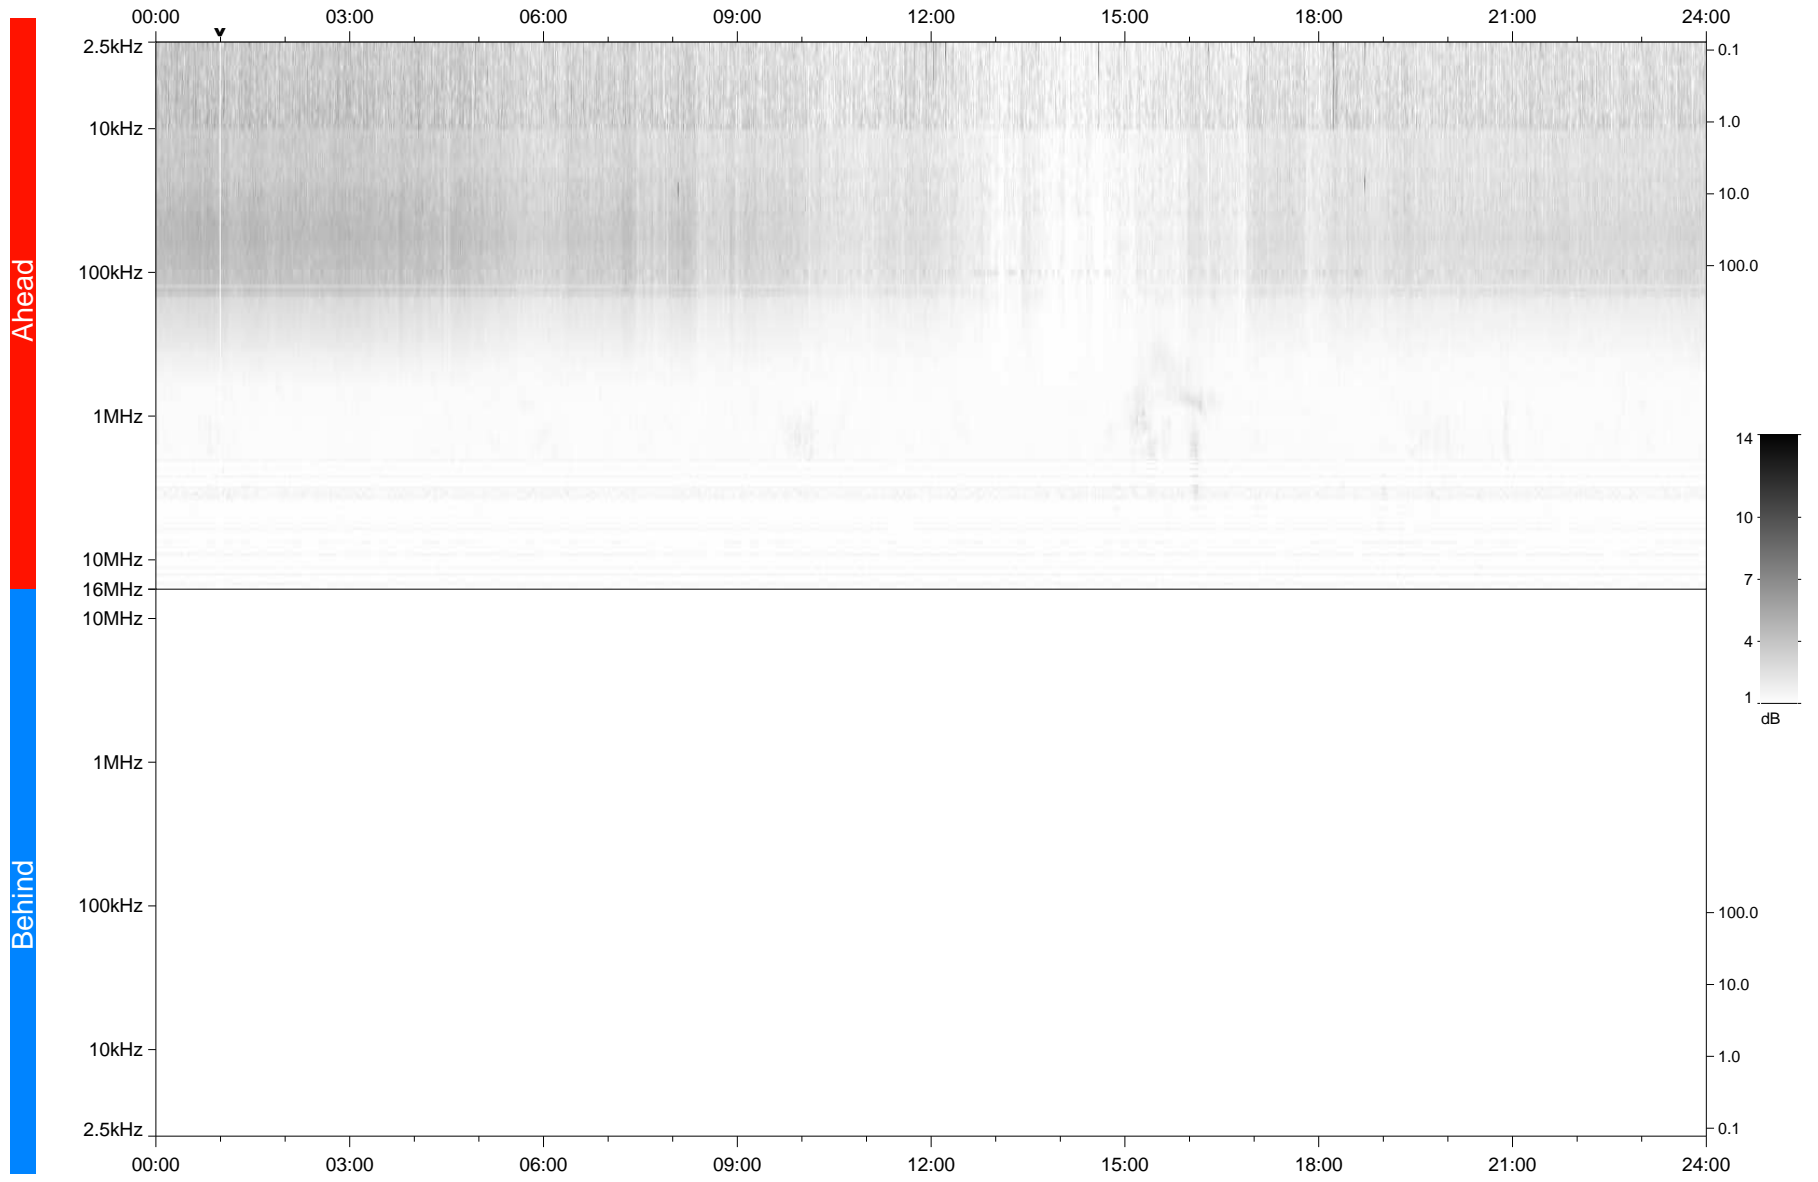

STEREO/WAVES Daily Summary - 08-Jan-2020 (DOY 008)

Ahead source file: swaves_ahead_2020_008_1_05.fin
Ahead PSE Angle: -78.5°

Behind PSE Angle: 80.1°
Behind source file: No STEREO-B data

Time (UTC)

file: stereo_swaves_daily-summary_gray_20200108_v03
made by: space.umn.edu on macOS with TDL 8.8.2 on 2022-09-15 11:04:57, with TLib V945 / dynspec V311