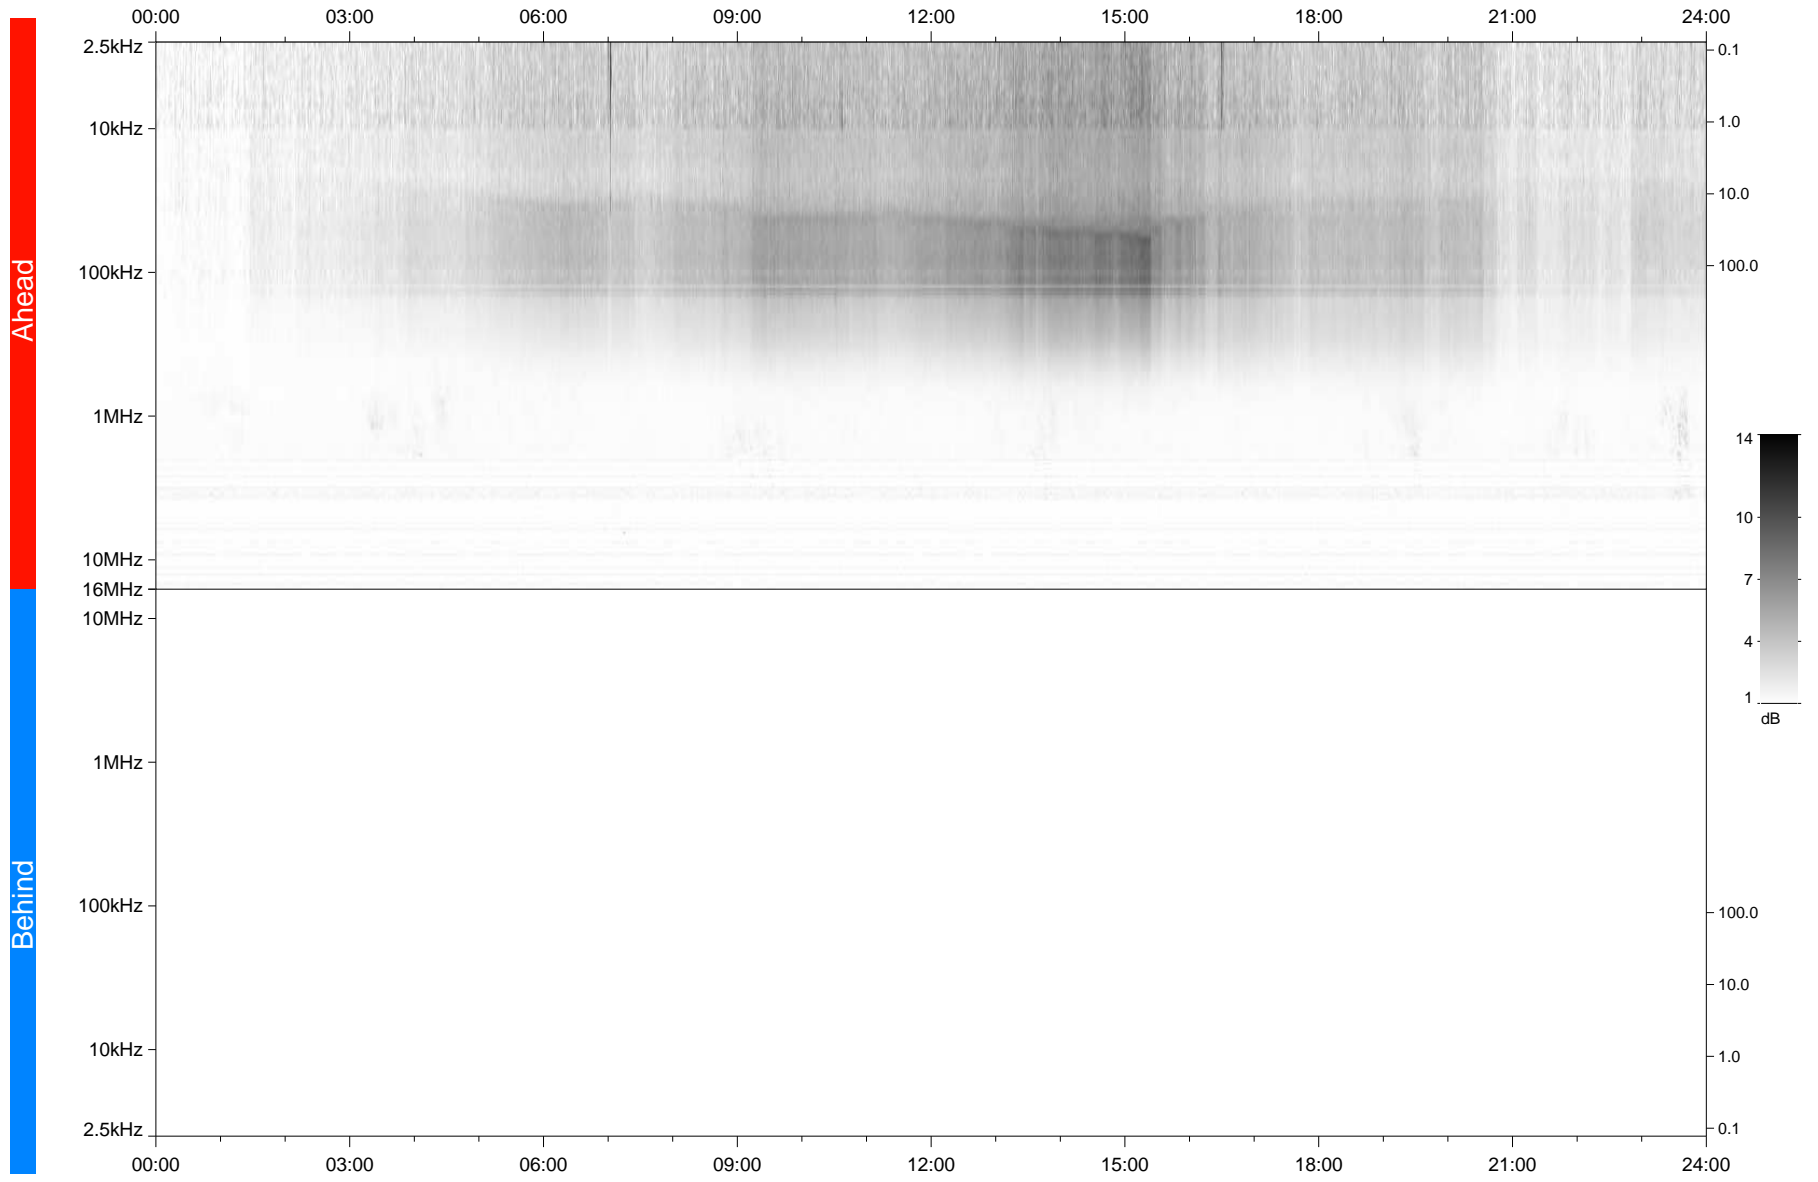

STEREO/WAVES Daily Summary - 07-Jan-2020 (DOY 007)

Ahead source file: swaves_ahead_2020_007_1_05.fin
Ahead PSE Angle: -78.5°

Behind PSE Angle: 80.2°
Behind source file: No STEREO-B data

Time (UTC)

file: stereo_swaves_daily-summary_gray_20200107_v04
made by: space.umn.edu on macOS with IDL 8.8.2 on 2022-10-03 11:27:38, with TMLib V945 / dynspec V311