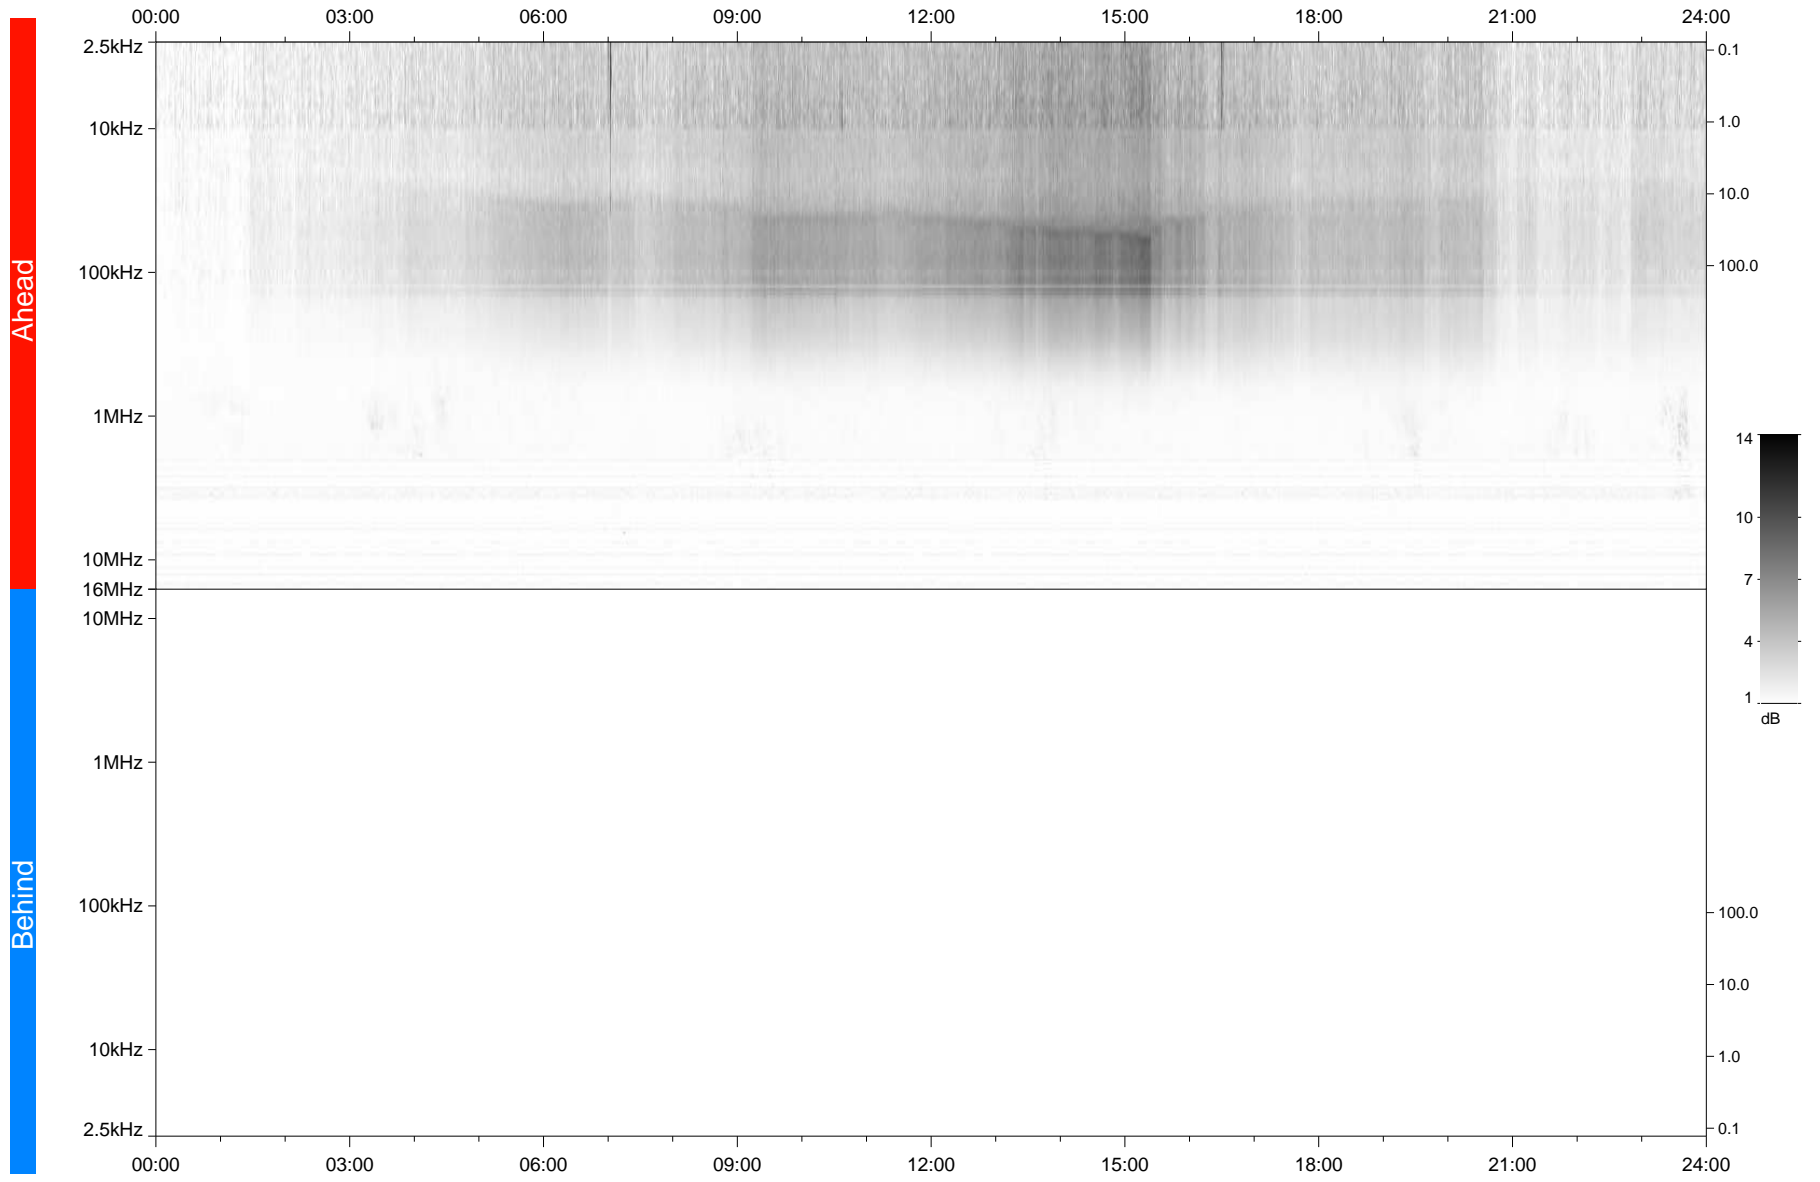

STEREO/WAVES Daily Summary - 07-Jan-2020 (DOY 007)

Ahead source file: swaves_ahead_2020_007_1_05.fin
Ahead PSE Angle: -78.5°

Behind PSE Angle: 80.2°
Behind source file: No STEREO-B data

Time (UTC)

file: stereo_swaves_daily-summary_gray_20200107_v03
made by: space.umn.edu on macOS with IDL 8.8.2 on 2022-09-15 11:03:31, with TMLib V945 / dynspec V311