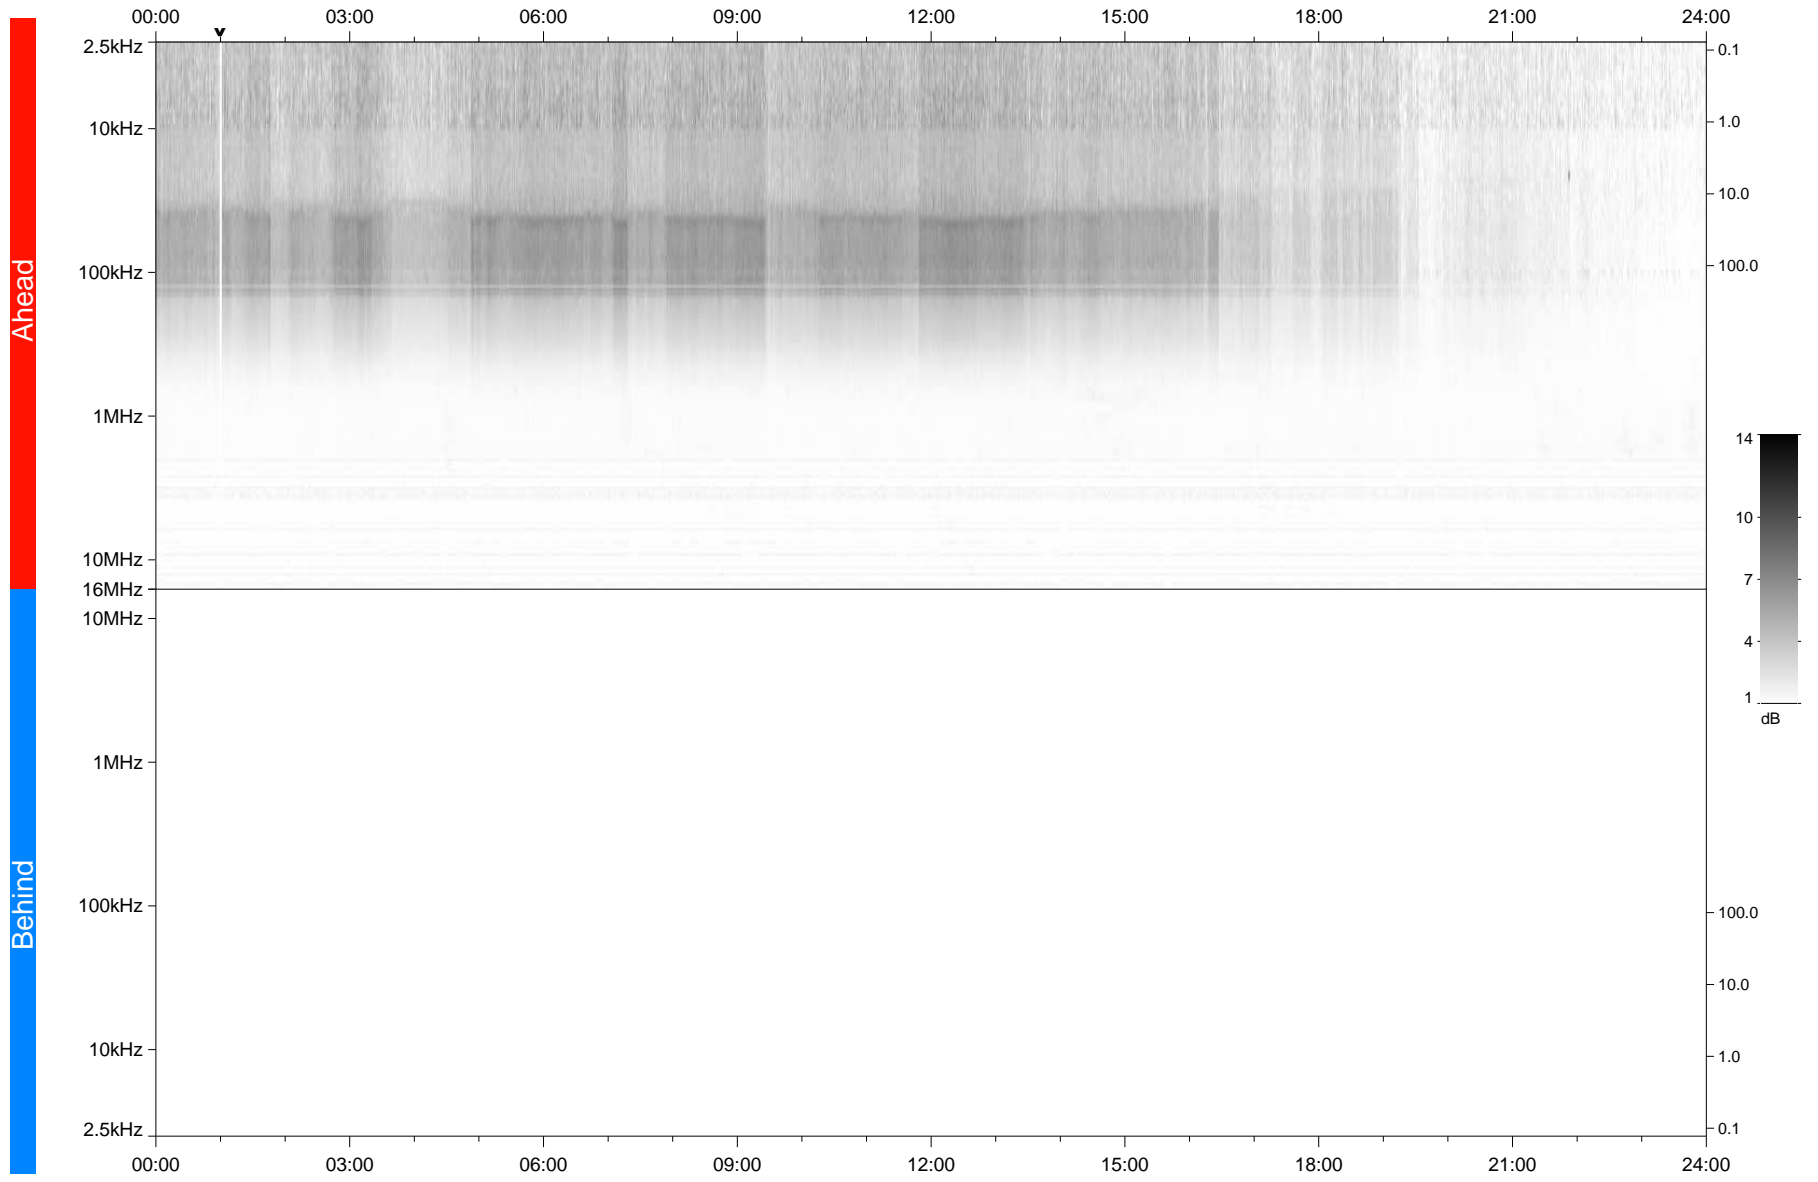

# STEREO/WAVES Daily Summary - 06-Jan-2020 (DOY 006)

Ahead source file: swaves\_ahead\_2020\_006\_1\_05.fin  
Ahead PSE Angle: -78.5°

Behind PSE Angle: 80.3°  
Behind source file: No STEREO-B data

Time (UTC)

file: stereo\_swaves\_daily-summary\_gray\_20200106\_v04  
made by: space.umn.edu on macOS with TDL 8.8.2 on 2022-10-03 11:26:07, with TLib V945 / dynspec V311