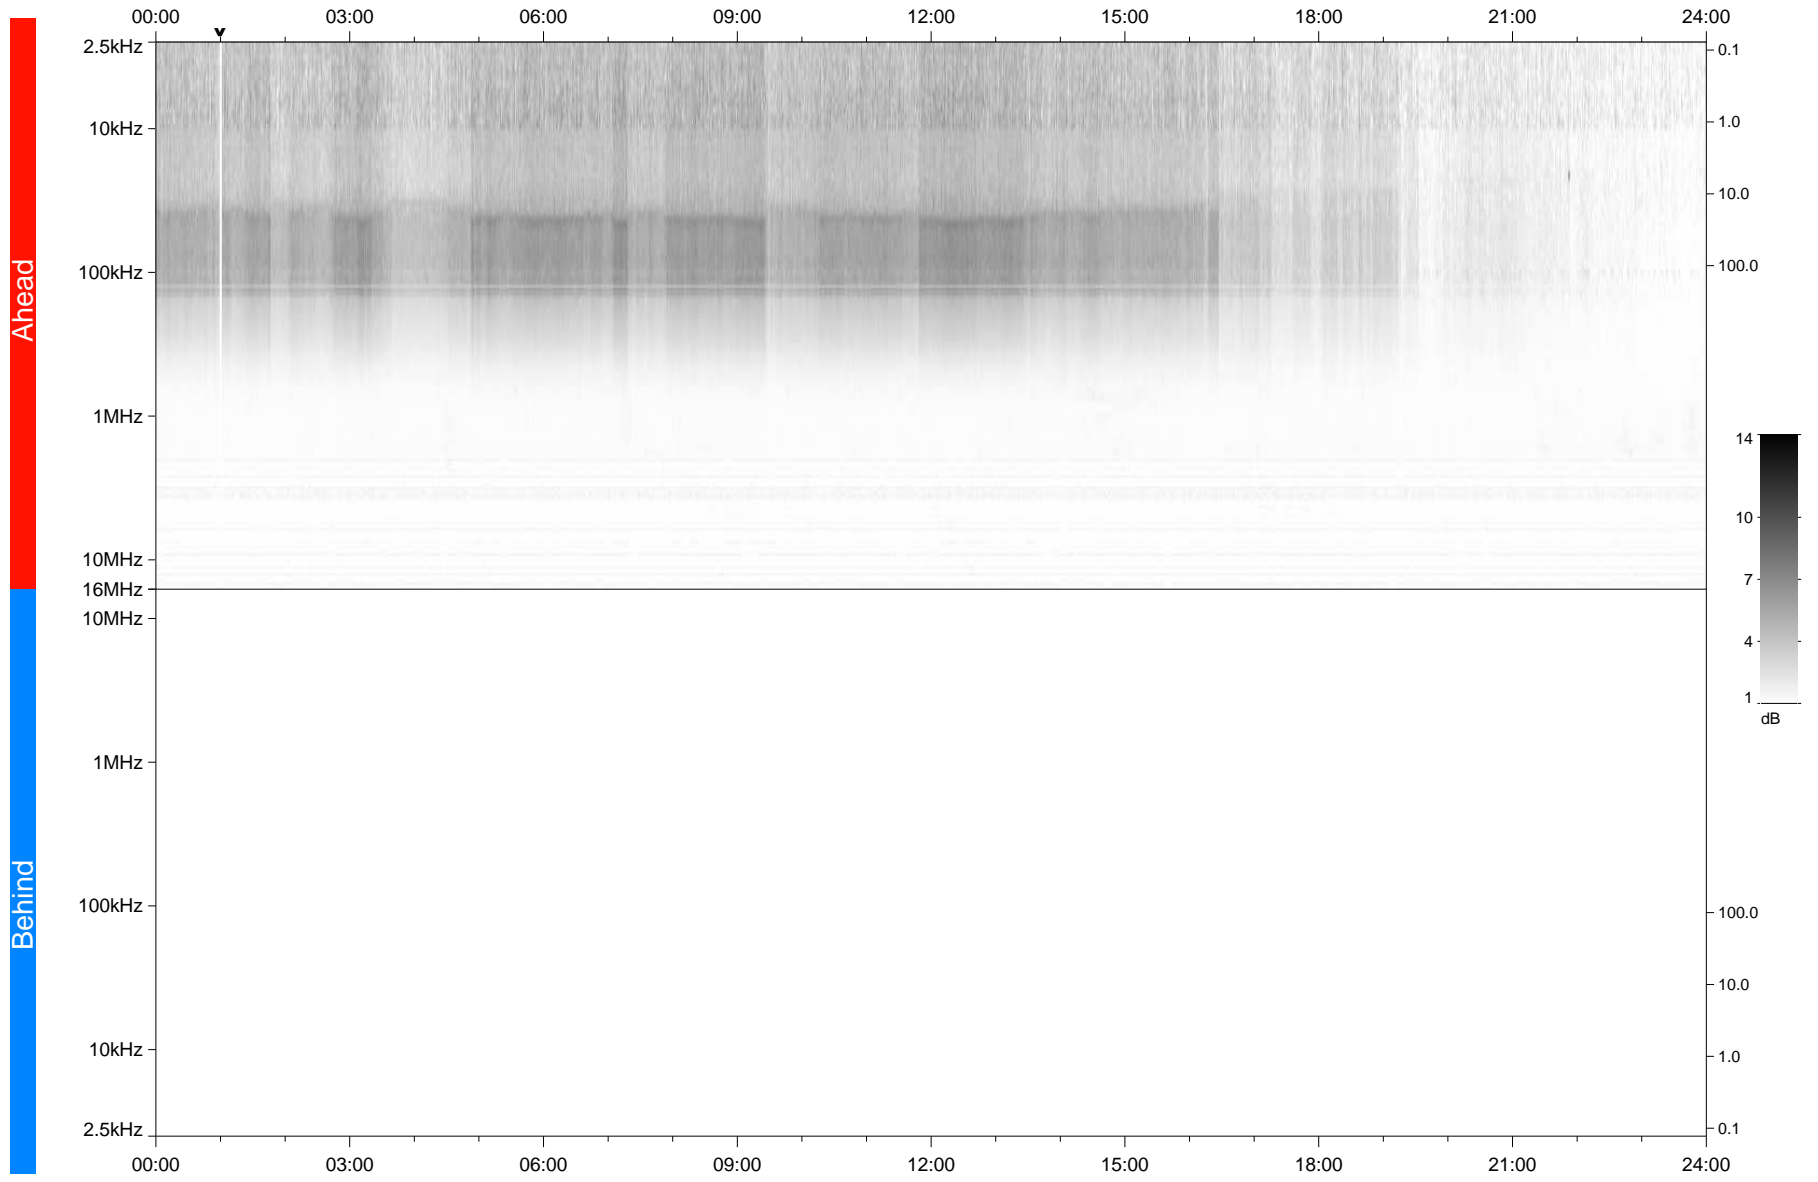

STEREO/WAVES Daily Summary - 06-Jan-2020 (DOY 006)

Ahead source file: swaves_ahead_2020_006_1_05.fin
Ahead PSE Angle: -78.5°

Behind PSE Angle: 80.3°
Behind source file: No STEREO-B data

Time (UTC)

file: stereo_swaves_daily-summary_gray_20200106_v03
made by: space.umn.edu on macOS with TDL 8.8.2 on 2022-09-15 11:02:08, with TLib V945 / dynspec V311