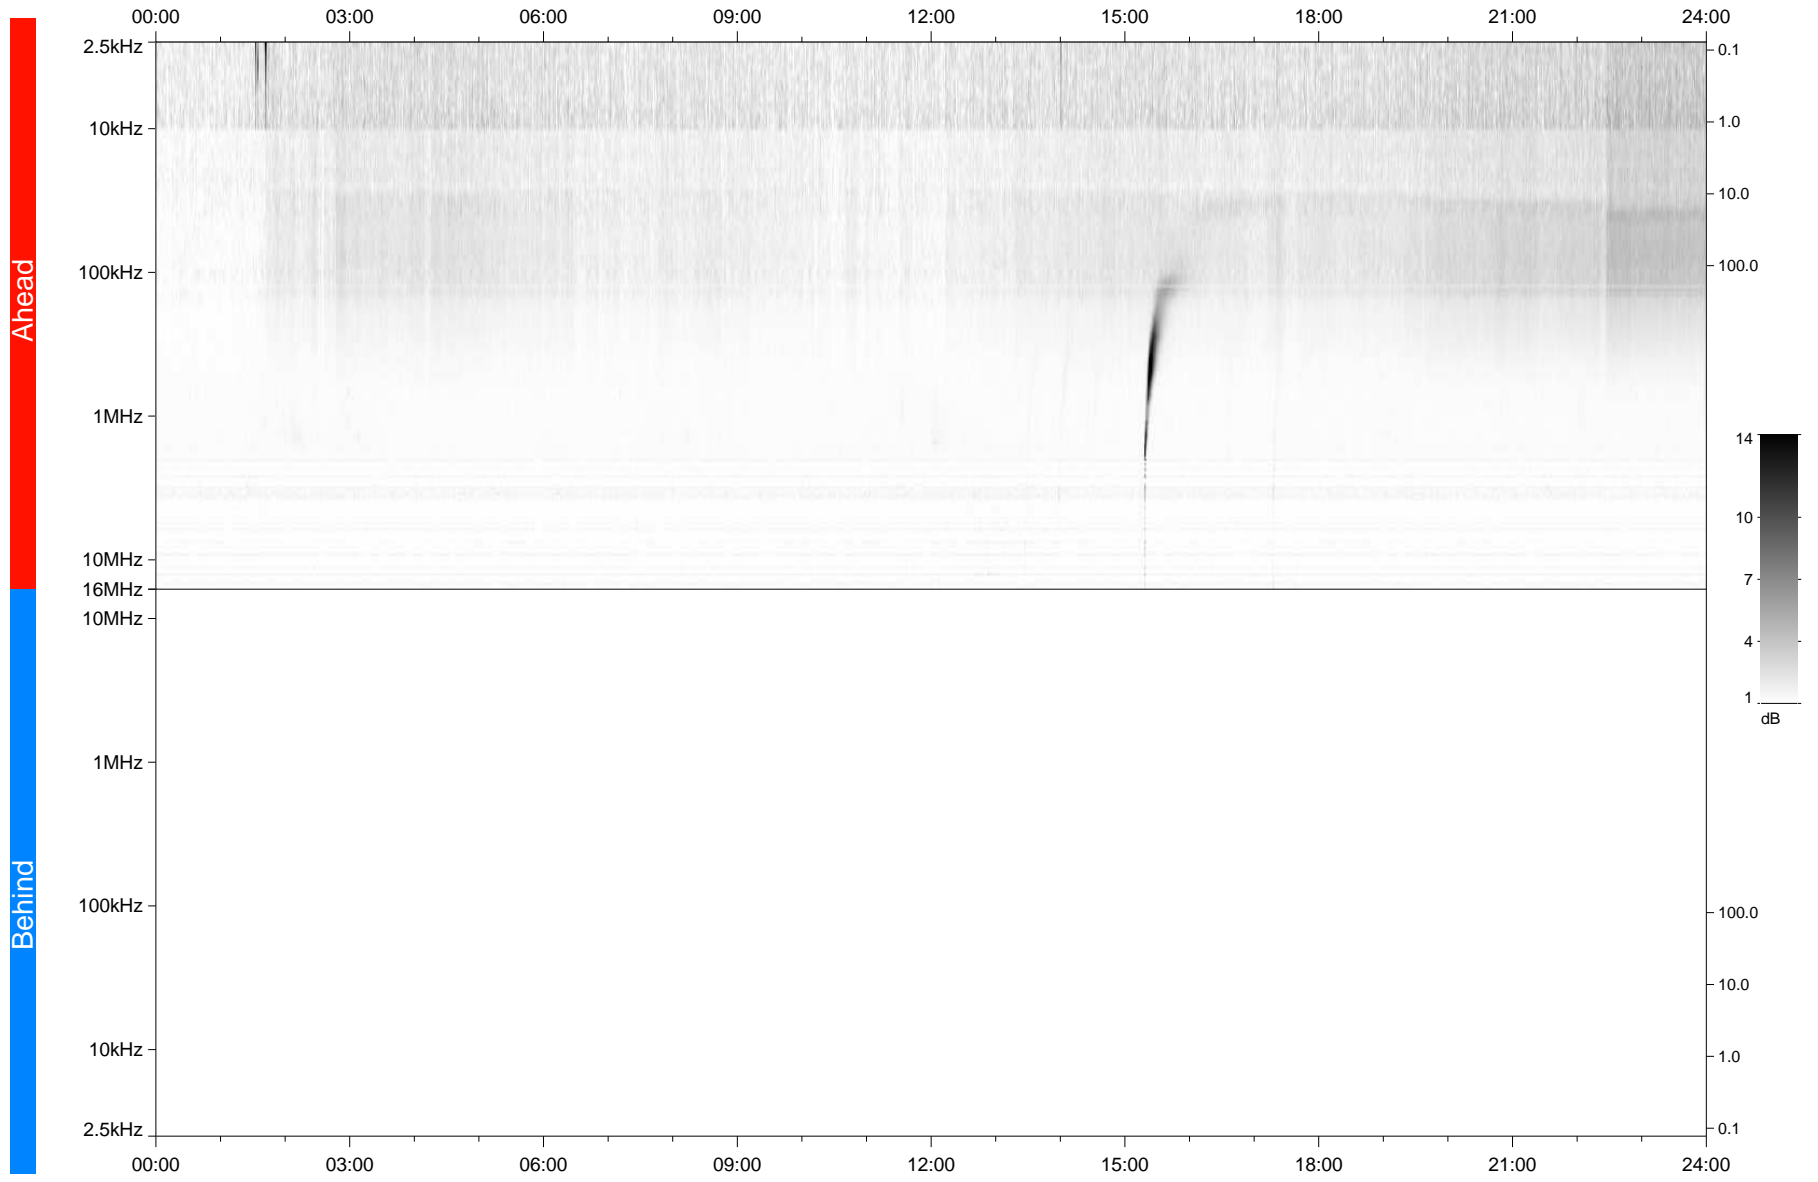

STEREO/WAVES Daily Summary - 05-Jan-2020 (DOY 005)

Ahead source file: swaves_ahead_2020_005_1_05.fin
Ahead PSE Angle: -78.6°

Behind PSE Angle: 80.3°
Behind source file: No STEREO-B data

Time (UTC)

file: stereo_swaves_daily-summary_gray_20200105_v04
made by: space.umn.edu on macOS with IDL 8.8.2 on 2022-10-03 11:24:37, with TMLib V945 / dynspec V311