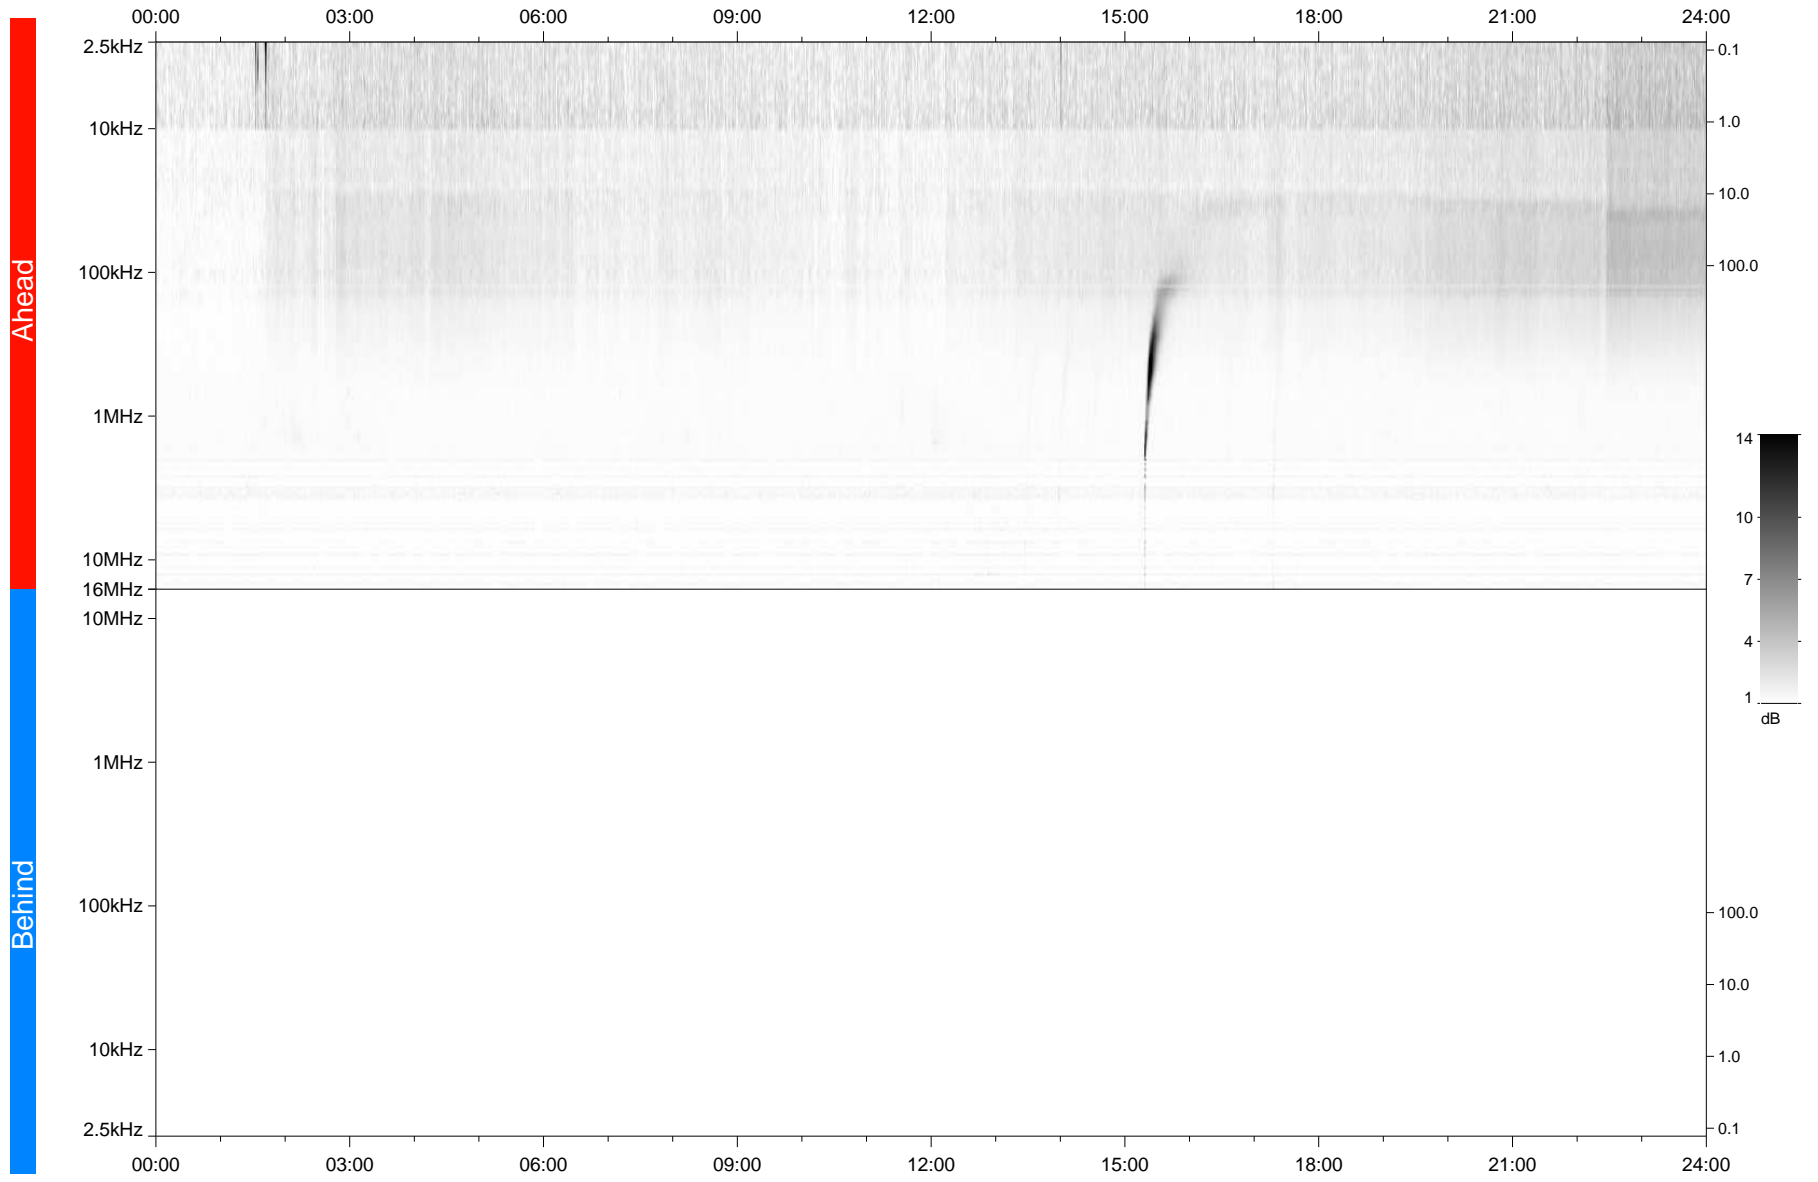

STEREO/WAVES Daily Summary - 05-Jan-2020 (DOY 005)

Ahead source file: swaves_ahead_2020_005_1_05.fin
Ahead PSE Angle: -78.6°

Behind PSE Angle: 80.3°
Behind source file: No STEREO-B data

Time (UTC)

file: stereo_swaves_daily-summary_gray_20200105_v03
made by: space.umn.edu on macOS with IDL 8.8.2 on 2022-09-15 11:00:44, with TMLib V945 / dynspec V311