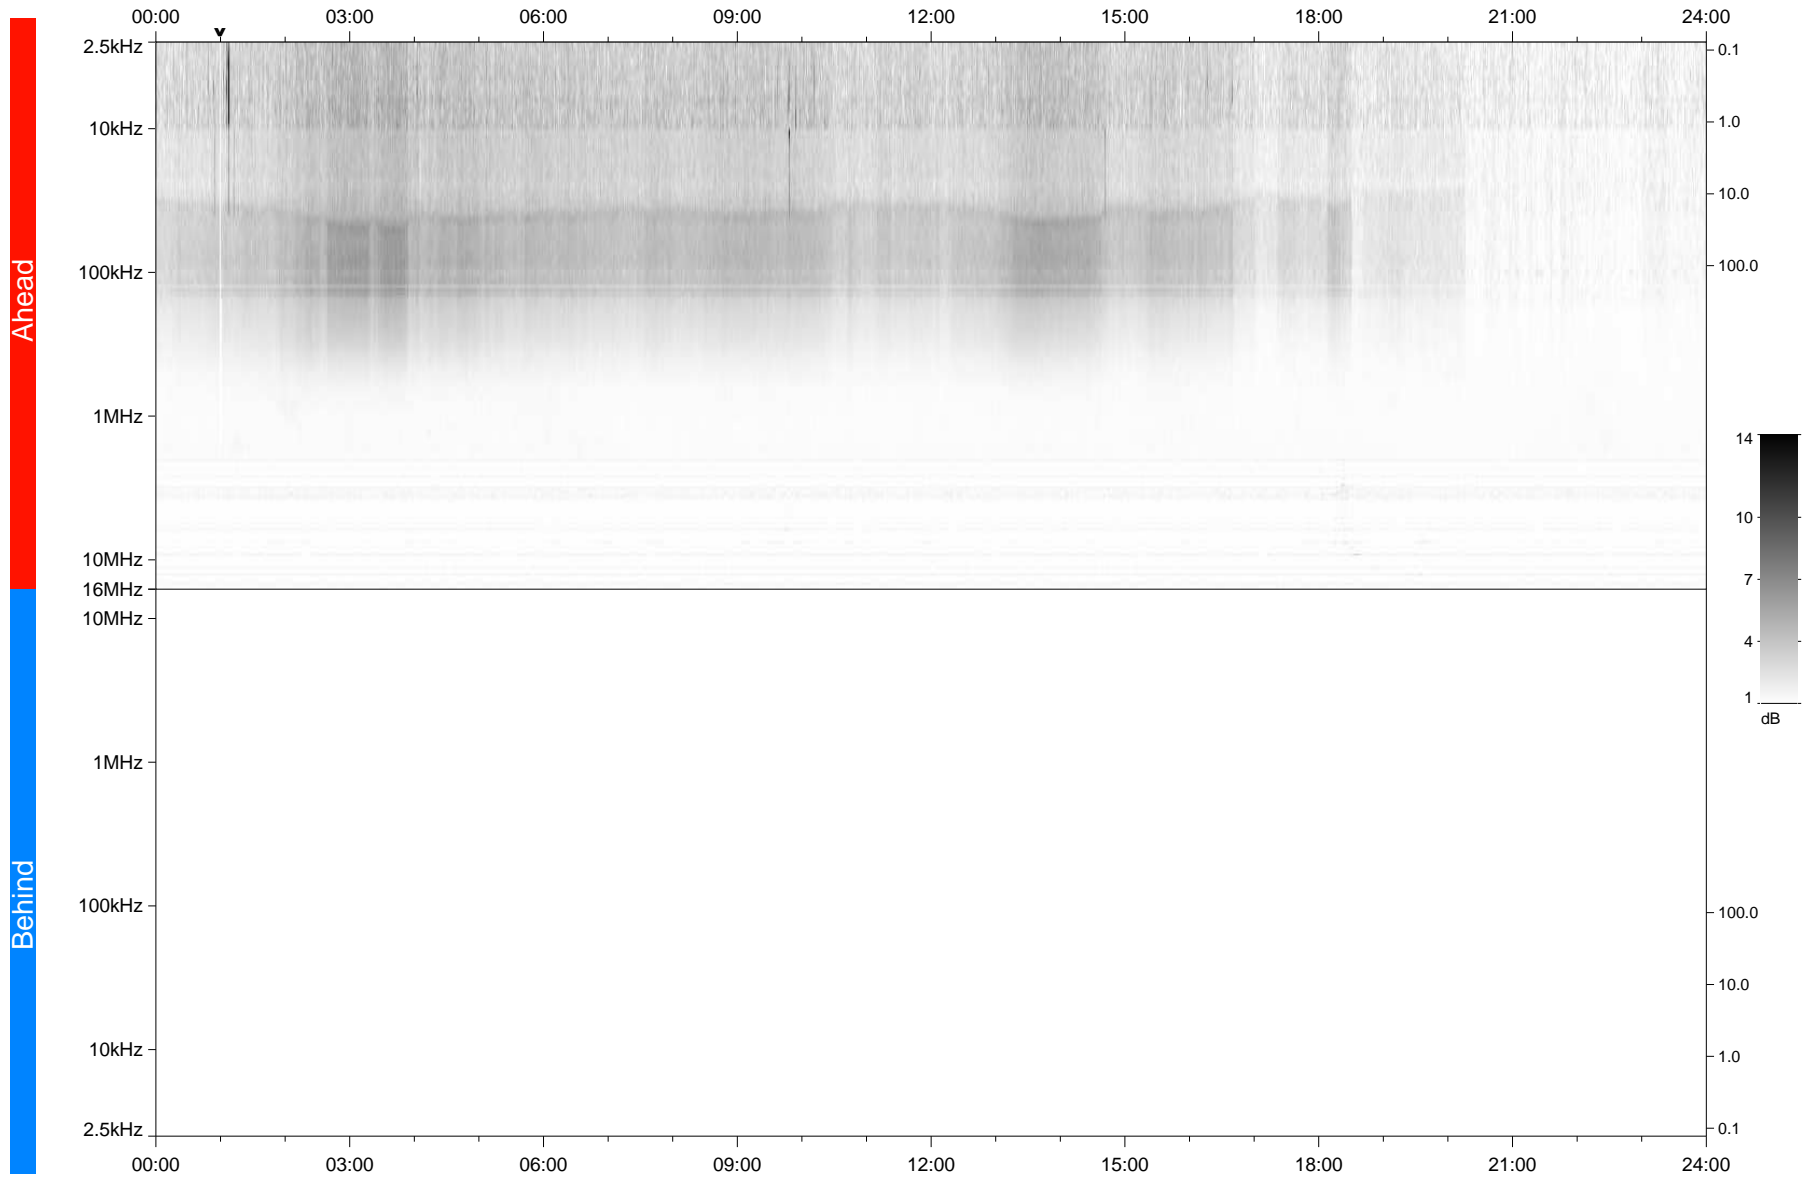

STEREO/WAVES Daily Summary - 04-Jan-2020 (DOY 004)

Ahead source file: swaves_ahead_2020_004_1_05.fin
Ahead PSE Angle: -78.6°

Behind PSE Angle: 80.4°
Behind source file: No STEREO-B data

Time (UTC)

file: stereo_swaves_daily-summary_gray_20200104_v04
made by: space.umn.edu on macOS with TDL 8.8.2 on 2022-10-03 11:23:07, with TLib V945 / dynspec V311