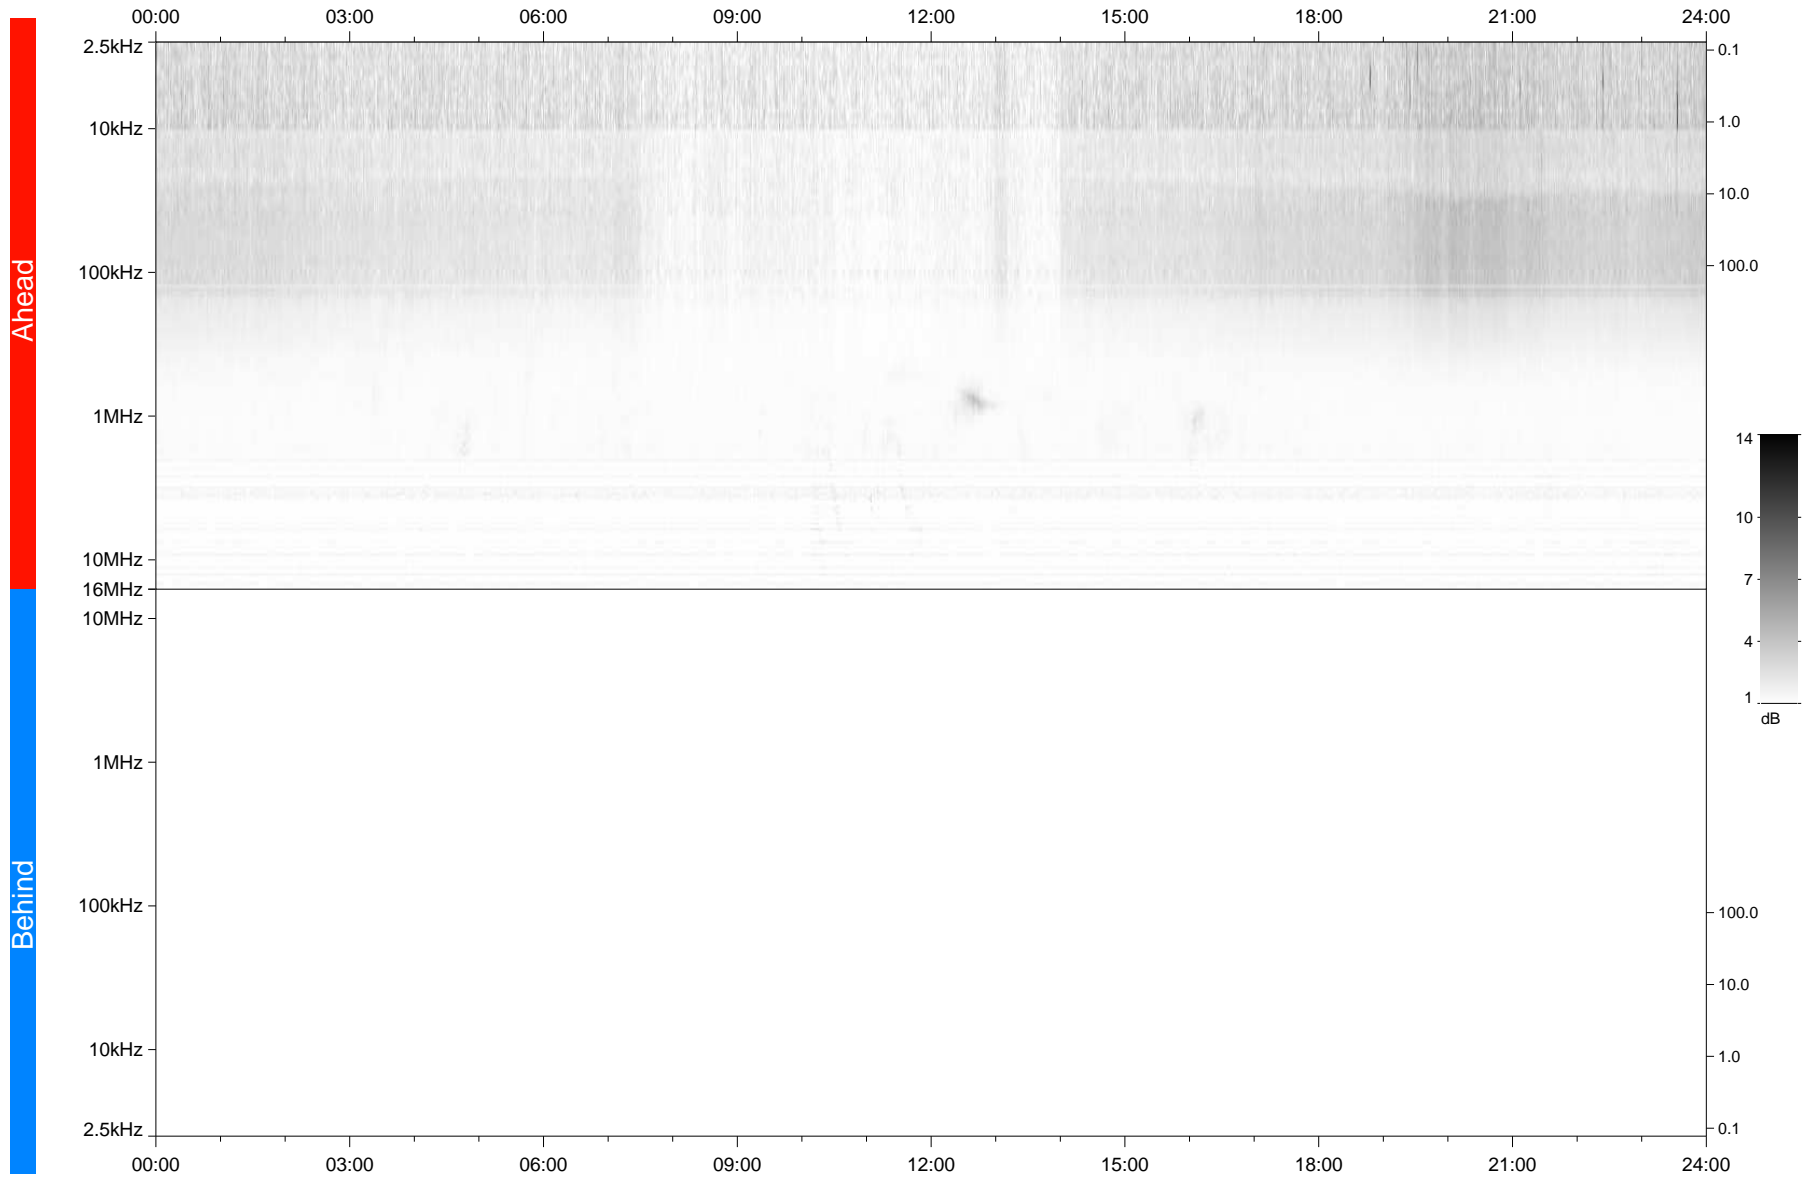

STEREO/WAVES Daily Summary - 03-Jan-2020 (DOY 003)

Ahead source file: swaves_ahead_2020_003_1_05.fin
Ahead PSE Angle: -78.7°

Behind PSE Angle: 80.4°
Behind source file: No STEREO-B data

Time (UTC)

file: stereo_swaves_daily-summary_gray_20200103_v04
made by: space.umn.edu on macOS with TDL 8.8.2 on 2022-10-03 11:21:37, with TLib V945 / dynspec V311