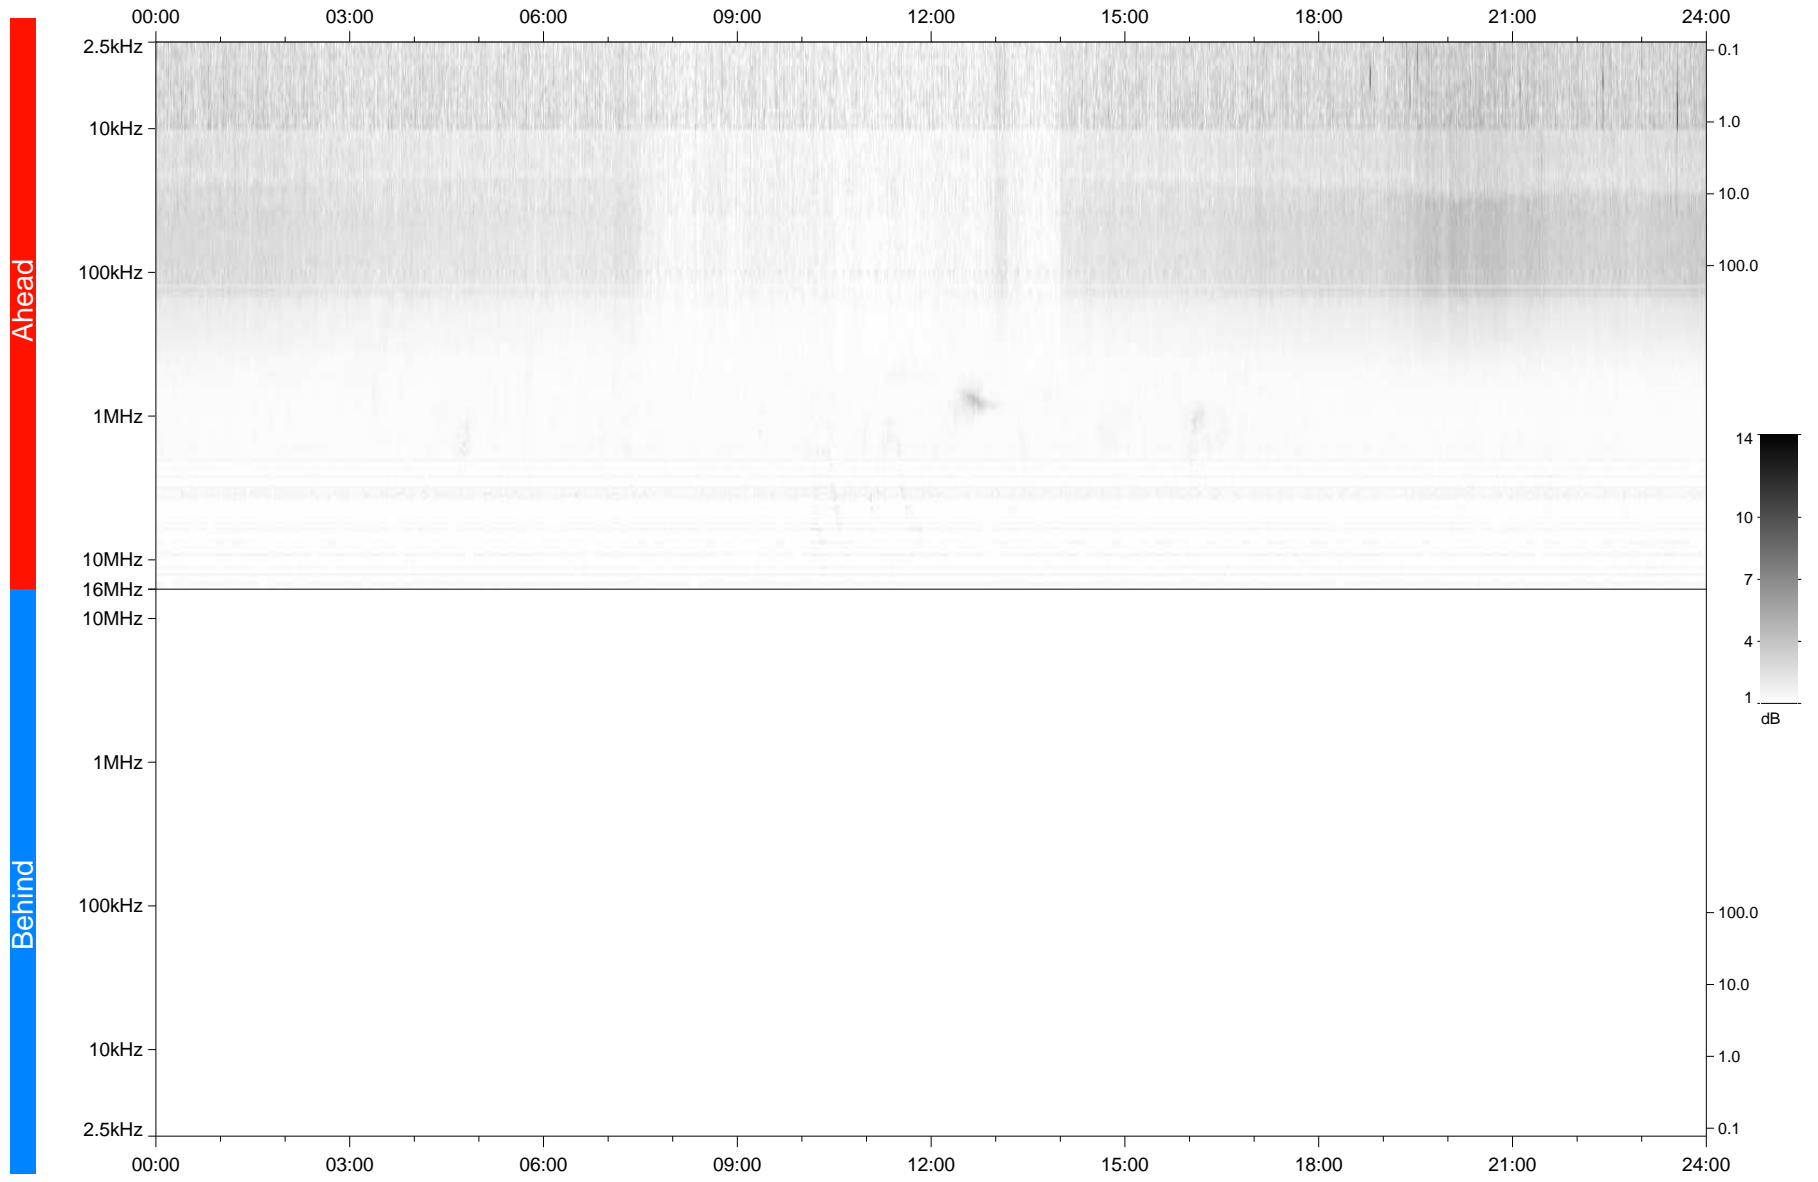

# STEREO/WAVES Daily Summary - 03-Jan-2020 (DOY 003)

Ahead source file: swaves\_ahead\_2020\_003\_1\_05.fin  
Ahead PSE Angle: -78.7°

Behind PSE Angle: 80.4°  
Behind source file: No STEREO-B data

Time (UTC)

file: stereo\_swaves\_daily-summary\_gray\_20200103\_v03  
made by: space.umn.edu on macOS with IDL 8.8.2 on 2022-09-15 10:58:01, with TLib V945 / dynspec V311