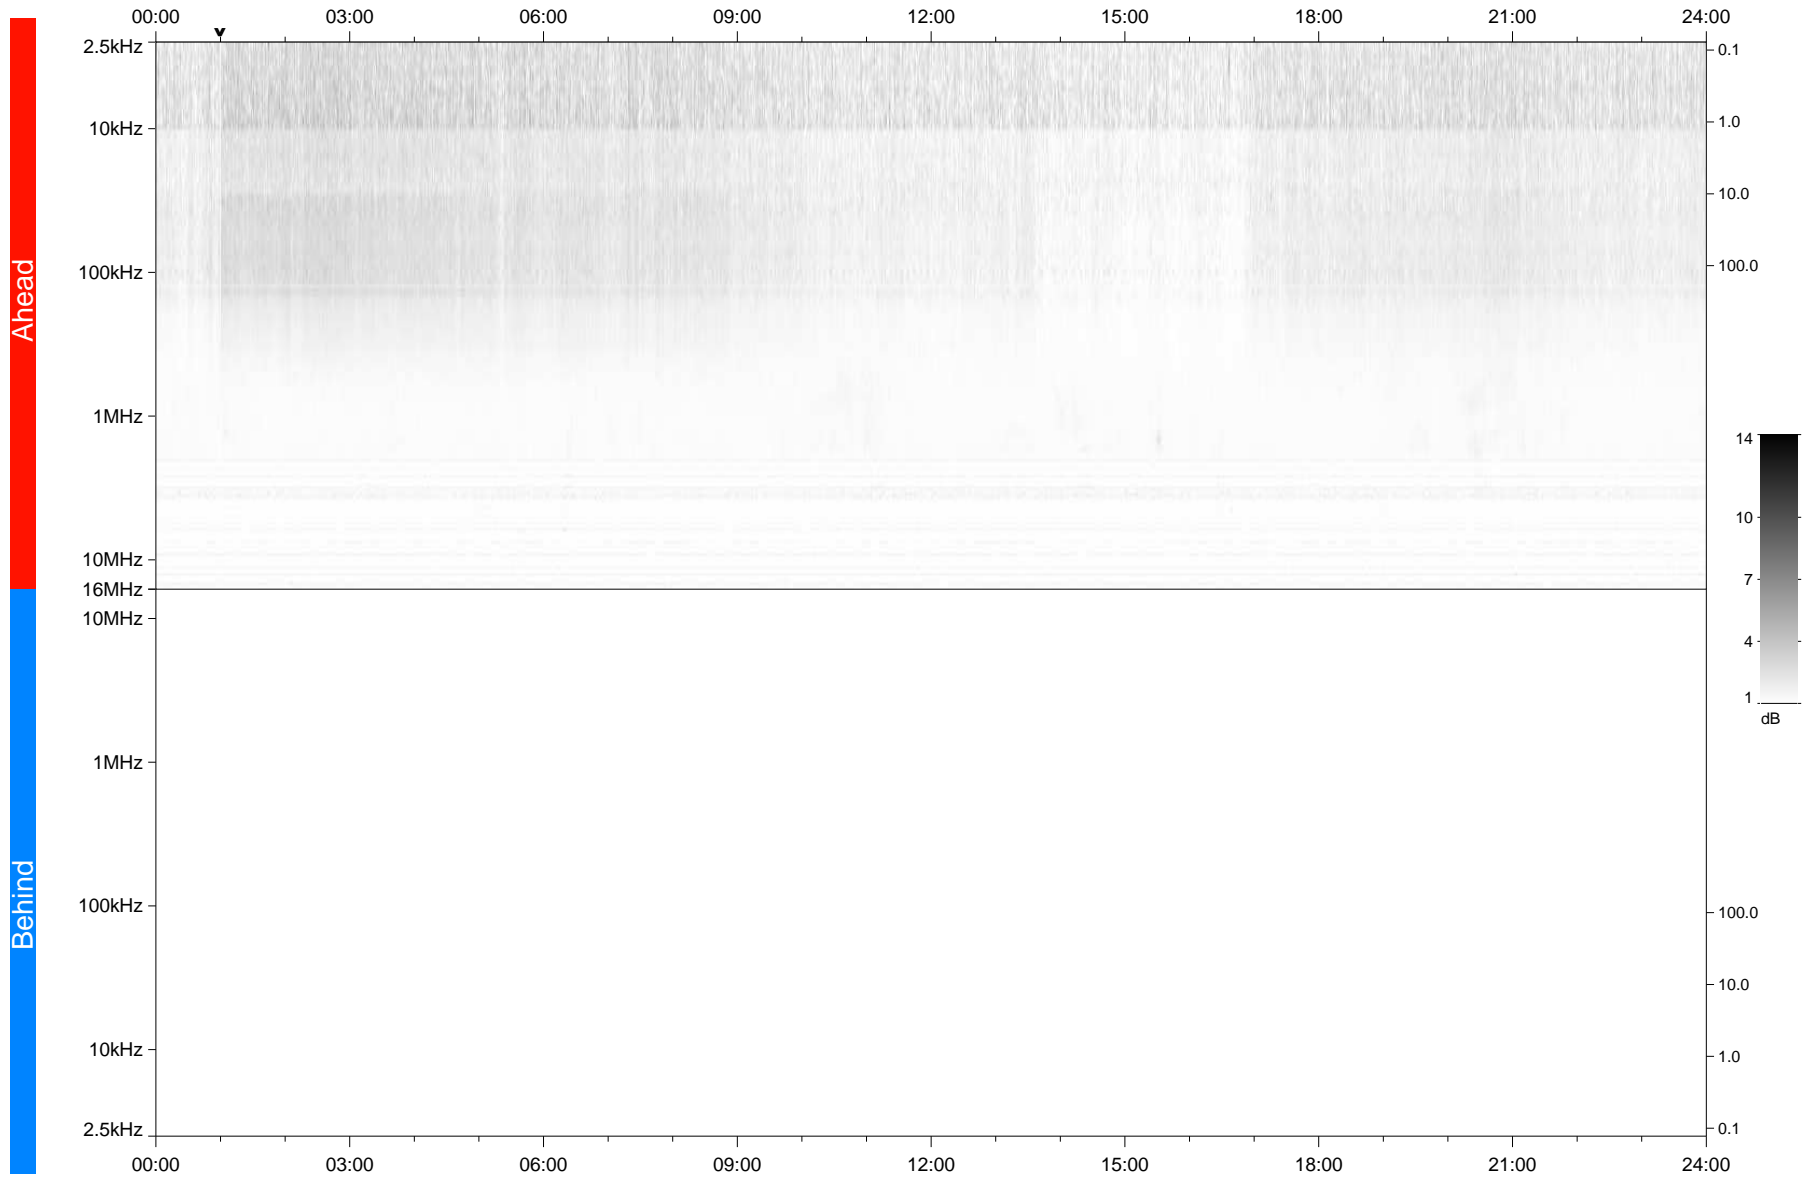

# STEREO/WAVES Daily Summary - 02-Jan-2020 (DOY 002)

Ahead source file: swaves\_ahead\_2020\_002\_1\_05.fin  
Ahead PSE Angle: -78.6°

Behind PSE Angle: 80.5°  
Behind source file: No STEREO-B data

Time (UTC)

file: stereo\_swaves\_daily-summary\_gray\_20200102\_v04  
made by: space.umn.edu on macOS with TDL 8.8.2 on 2022-10-03 11:20:08, with TLib V945 / dynspec V311