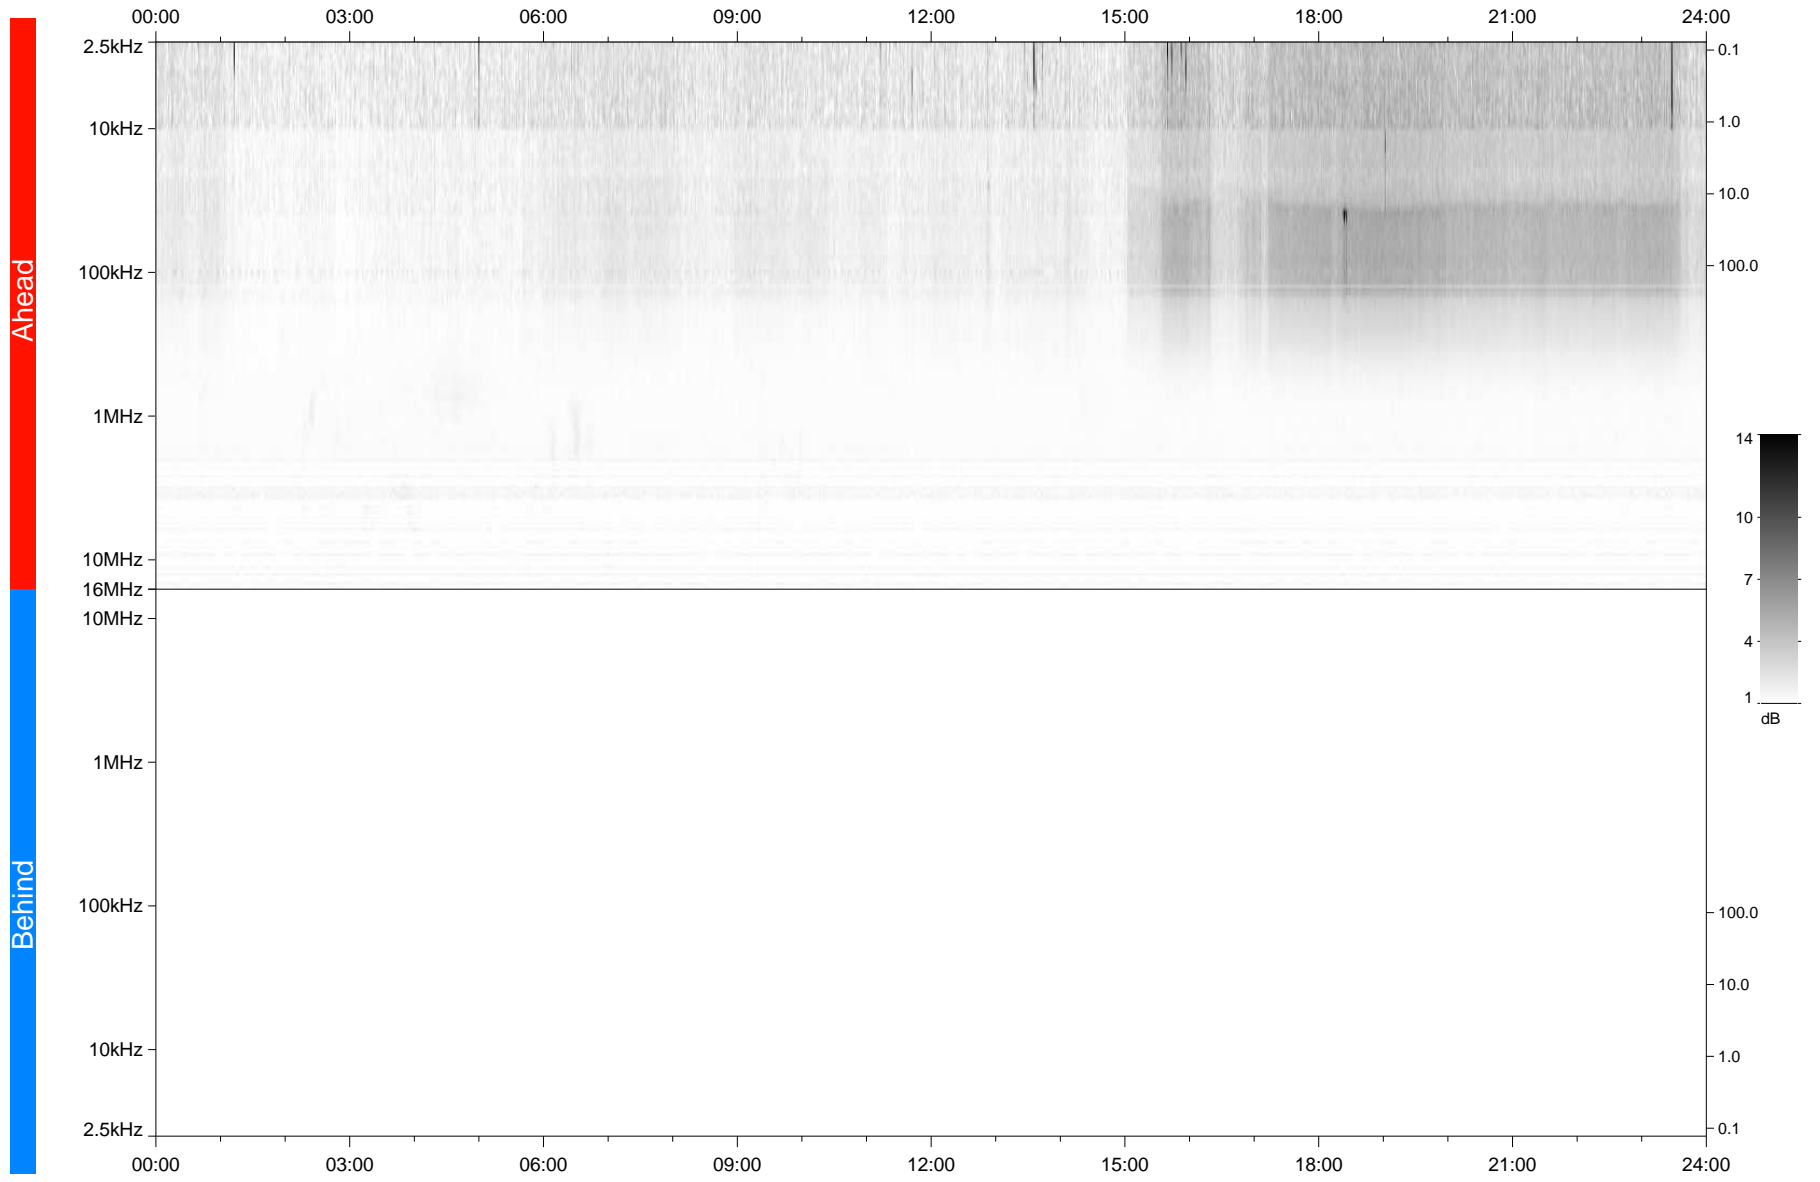

# STEREO/WAVES Daily Summary - 01-Jan-2020 (DOY 001)

Ahead source file: swaves\_ahead\_2020\_001\_1\_05.fin  
Ahead PSE Angle: -78.7°

Behind PSE Angle: 80.5°  
Behind source file: No STEREO-B data

Time (UTC)

file: stereo\_swaves\_daily-summary\_gray\_20200101\_v04  
made by: space.umn.edu on macOS with TDL 8.8.2 on 2022-10-03 11:18:38, with TLib V945 / dynspec V311