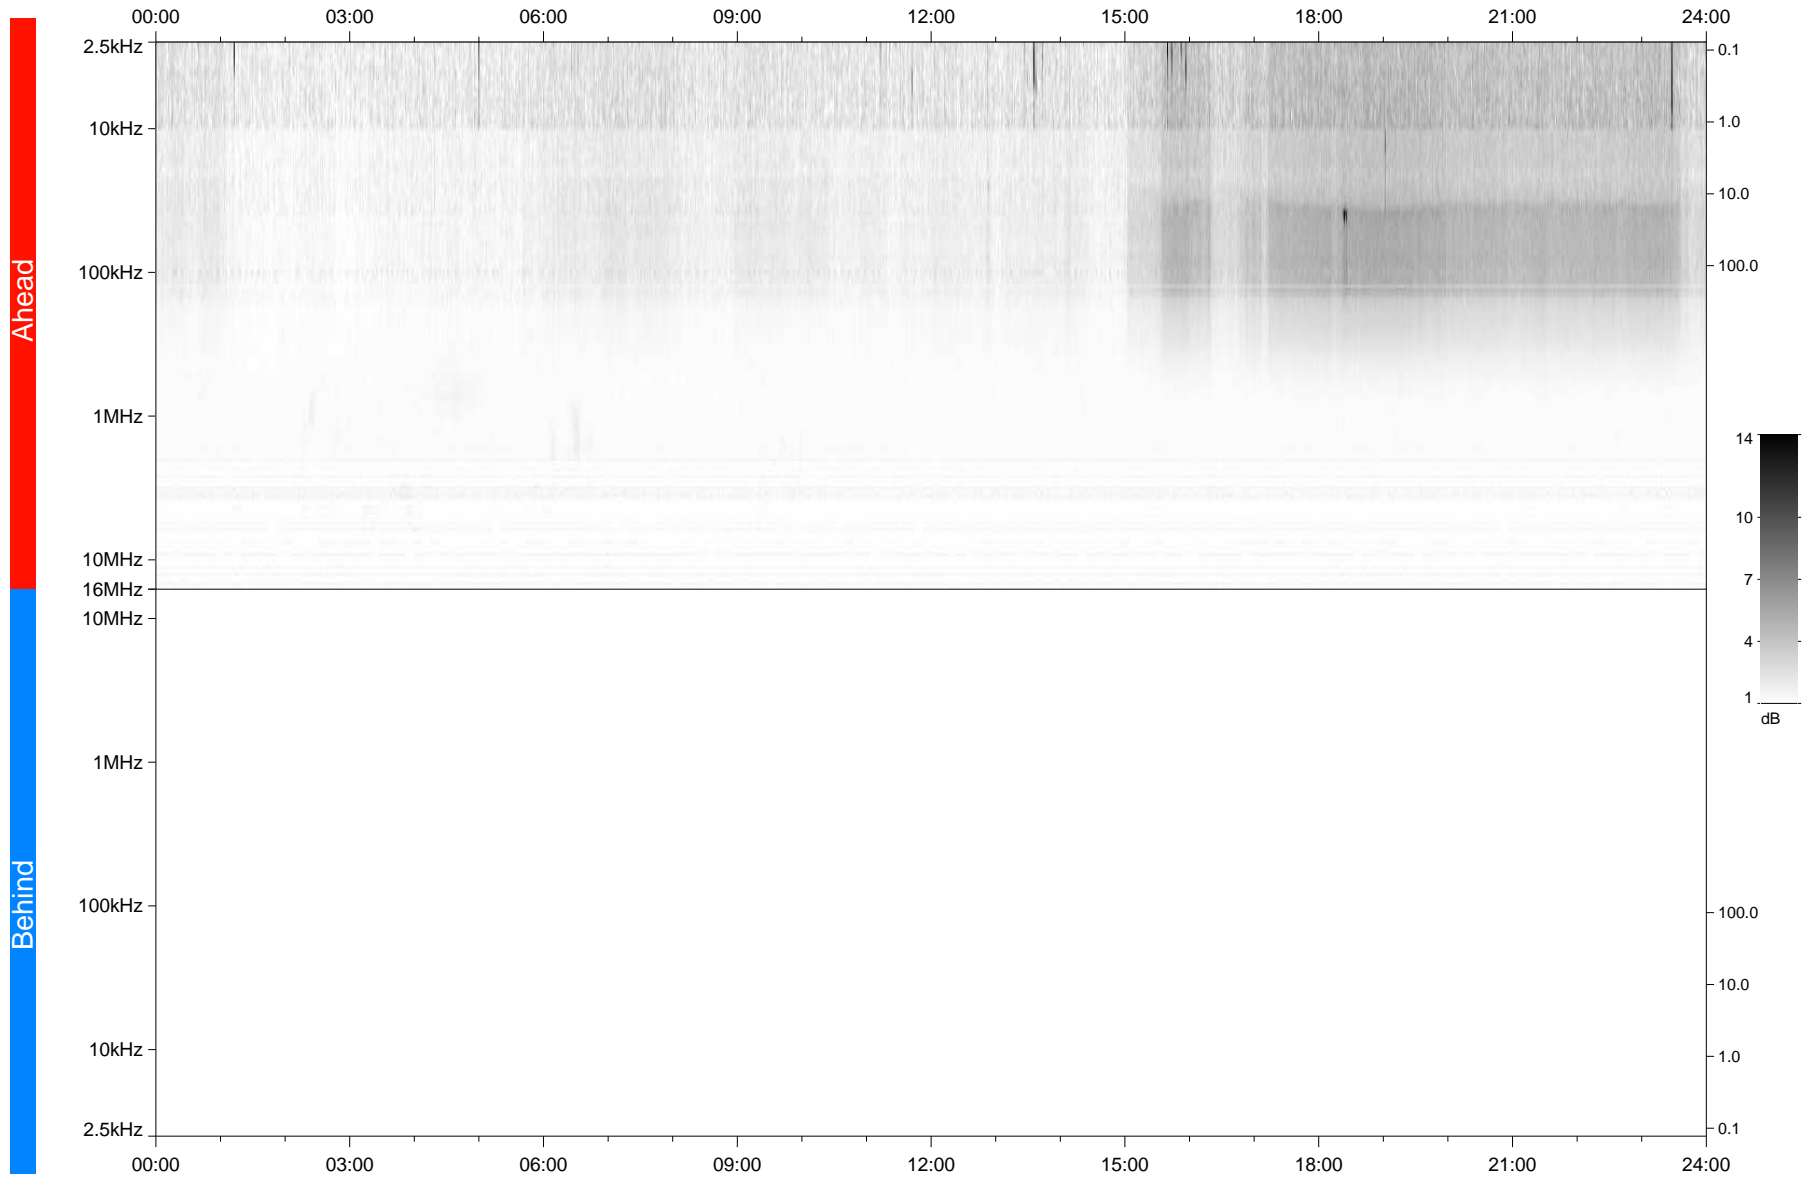

STEREO/WAVES Daily Summary - 01-Jan-2020 (DOY 001)

Ahead source file: swaves_ahead_2020_001_1_05.fin
Ahead PSE Angle: -78.7°

Behind PSE Angle: 80.5°
Behind source file: No STEREO-B data

Time (UTC)

file: stereo_swaves_daily-summary_gray_20200101_v03
made by: space.umn.edu on macOS with TDL 8.8.2 on 2022-09-15 10:55:18, with TLib V945 / dynspec V311