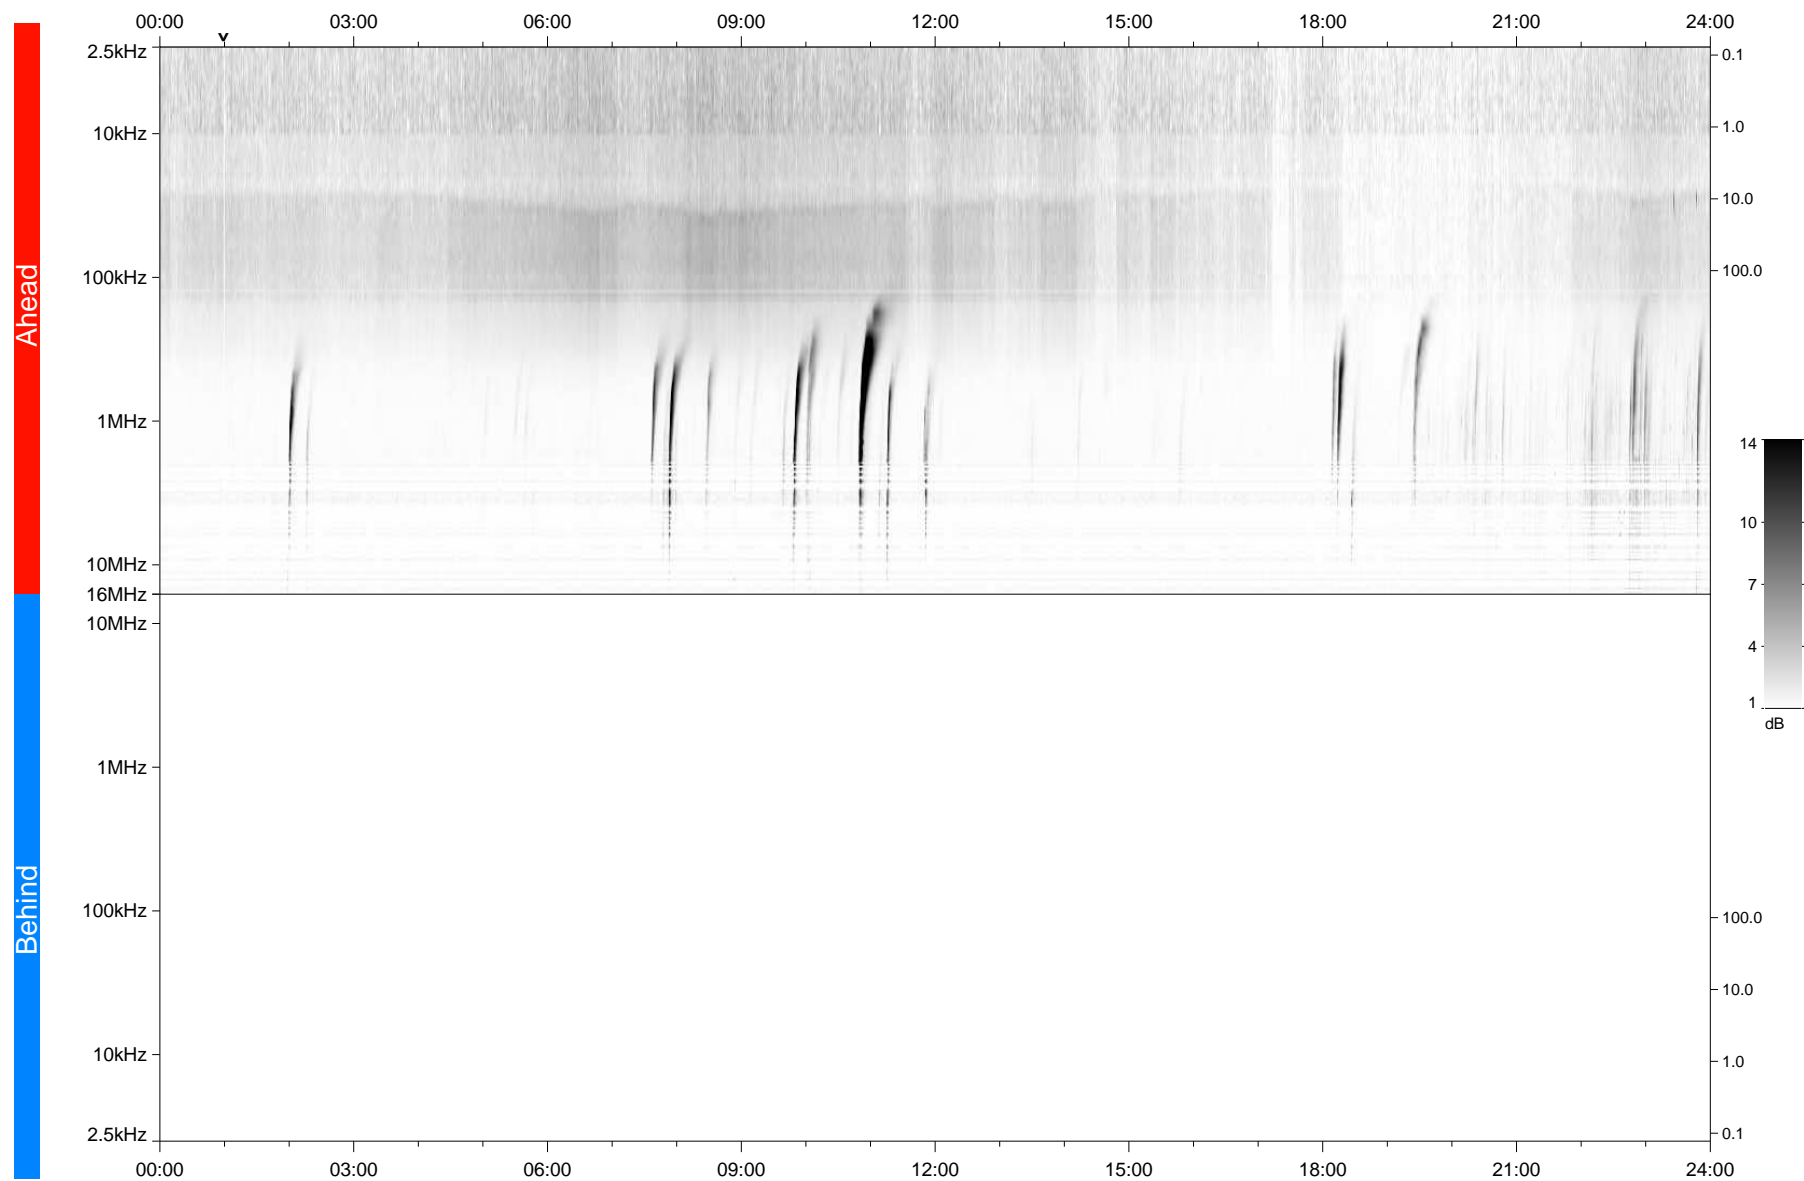

# STEREO/WAVES Daily Summary - 06-Apr-2019 (DOY 096)

Ahead source file: swaves\_ahead\_2019\_096\_1\_05.fin  
Ahead PSE Angle: -97.0°

Behind PSE Angle: 92.2°  
Behind source file: No STEREO-B data

Time (UTC)

file: stereo\_swaves\_daily-summary\_gray\_20190406\_v04  
made by: space.umn.edu on macOS with TDL 8.8.2 on 2022-10-05 10:02:51, with TLib V945 / dynspec V311