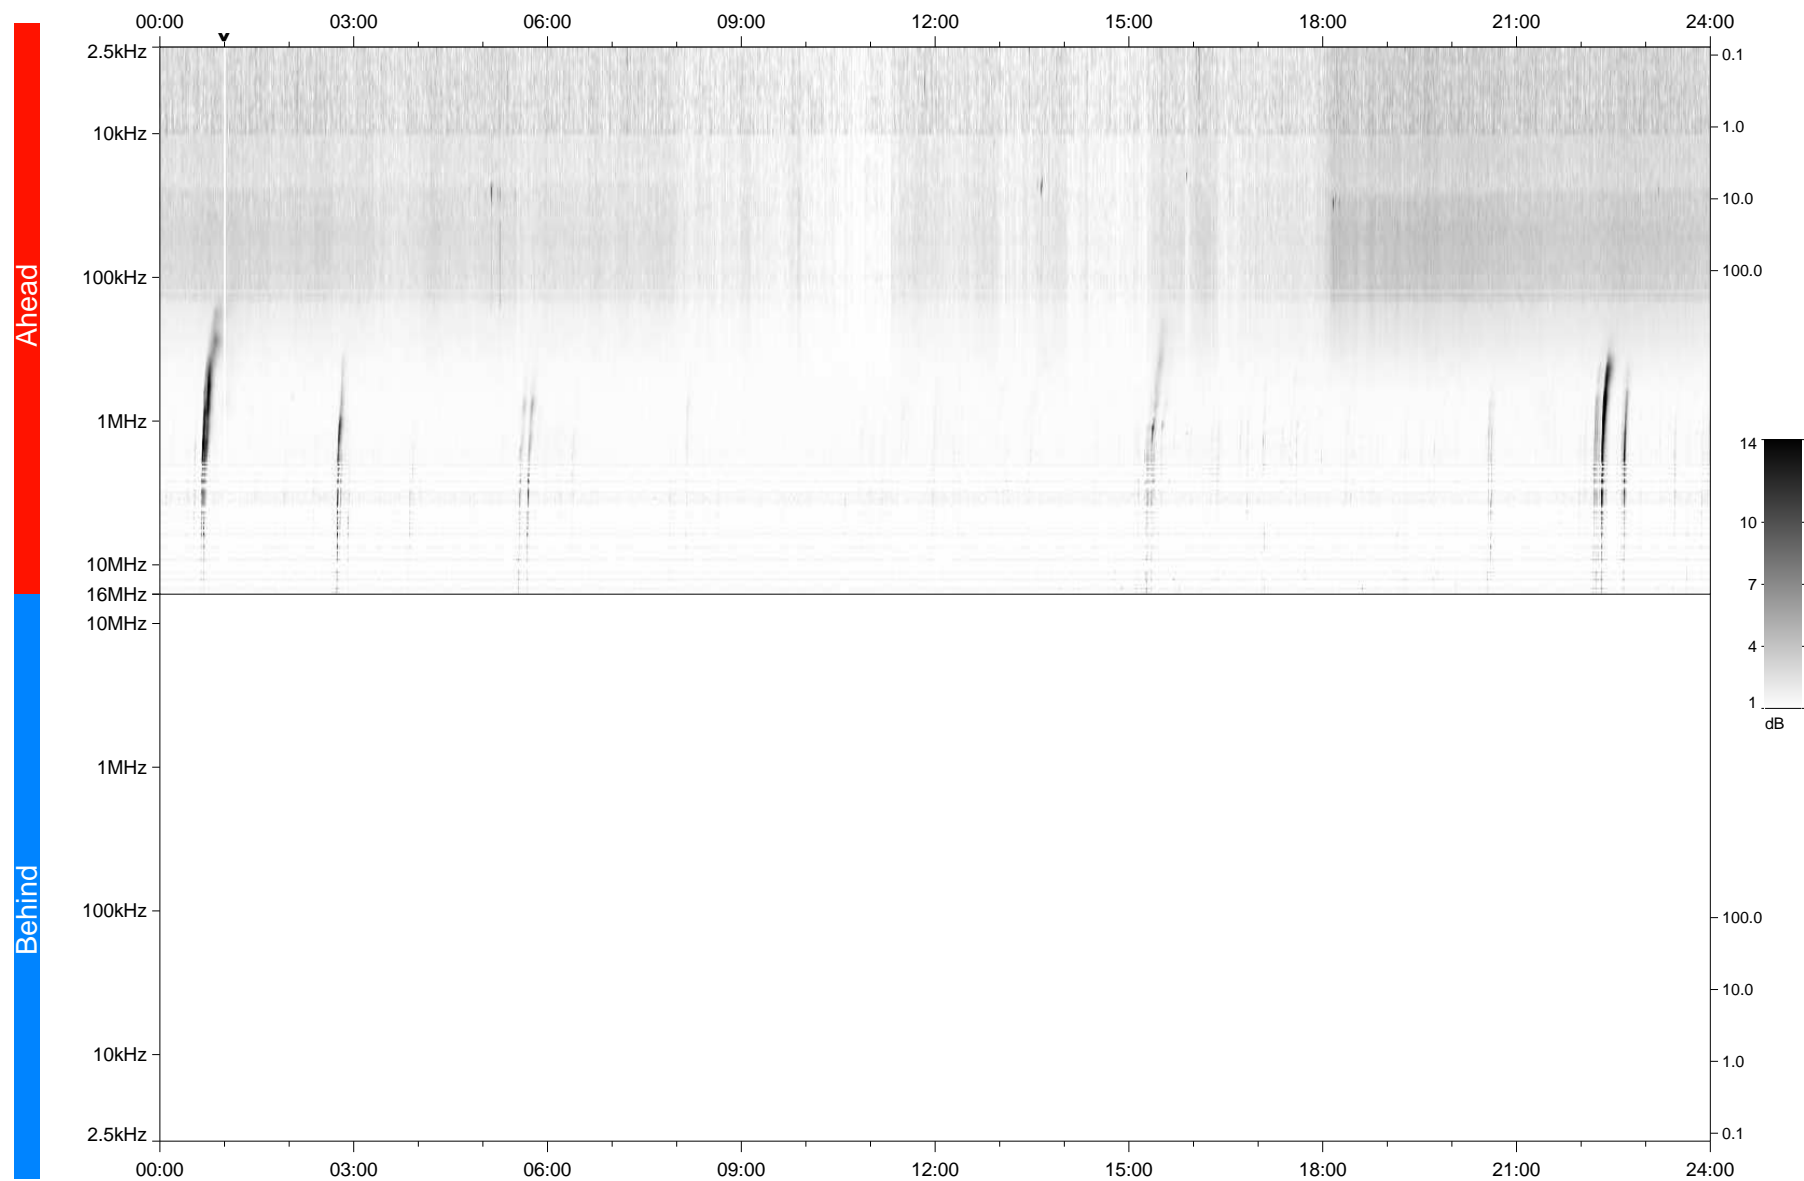

# STEREO/WAVES Daily Summary - 04-Apr-2019 (DOY 094)

Ahead source file: swaves\_ahead\_2019\_094\_1\_05.fin  
Ahead PSE Angle: -97.1°

Behind PSE Angle: 92.5°  
Behind source file: No STEREO-B data

Time (UTC)

file: stereo\_swaves\_daily-summary\_gray\_20190404\_v04  
made by: space.umn.edu on macOS with TDL 8.8.2 on 2022-10-05 09:59:53, with Tlib V945 / dynspec V311