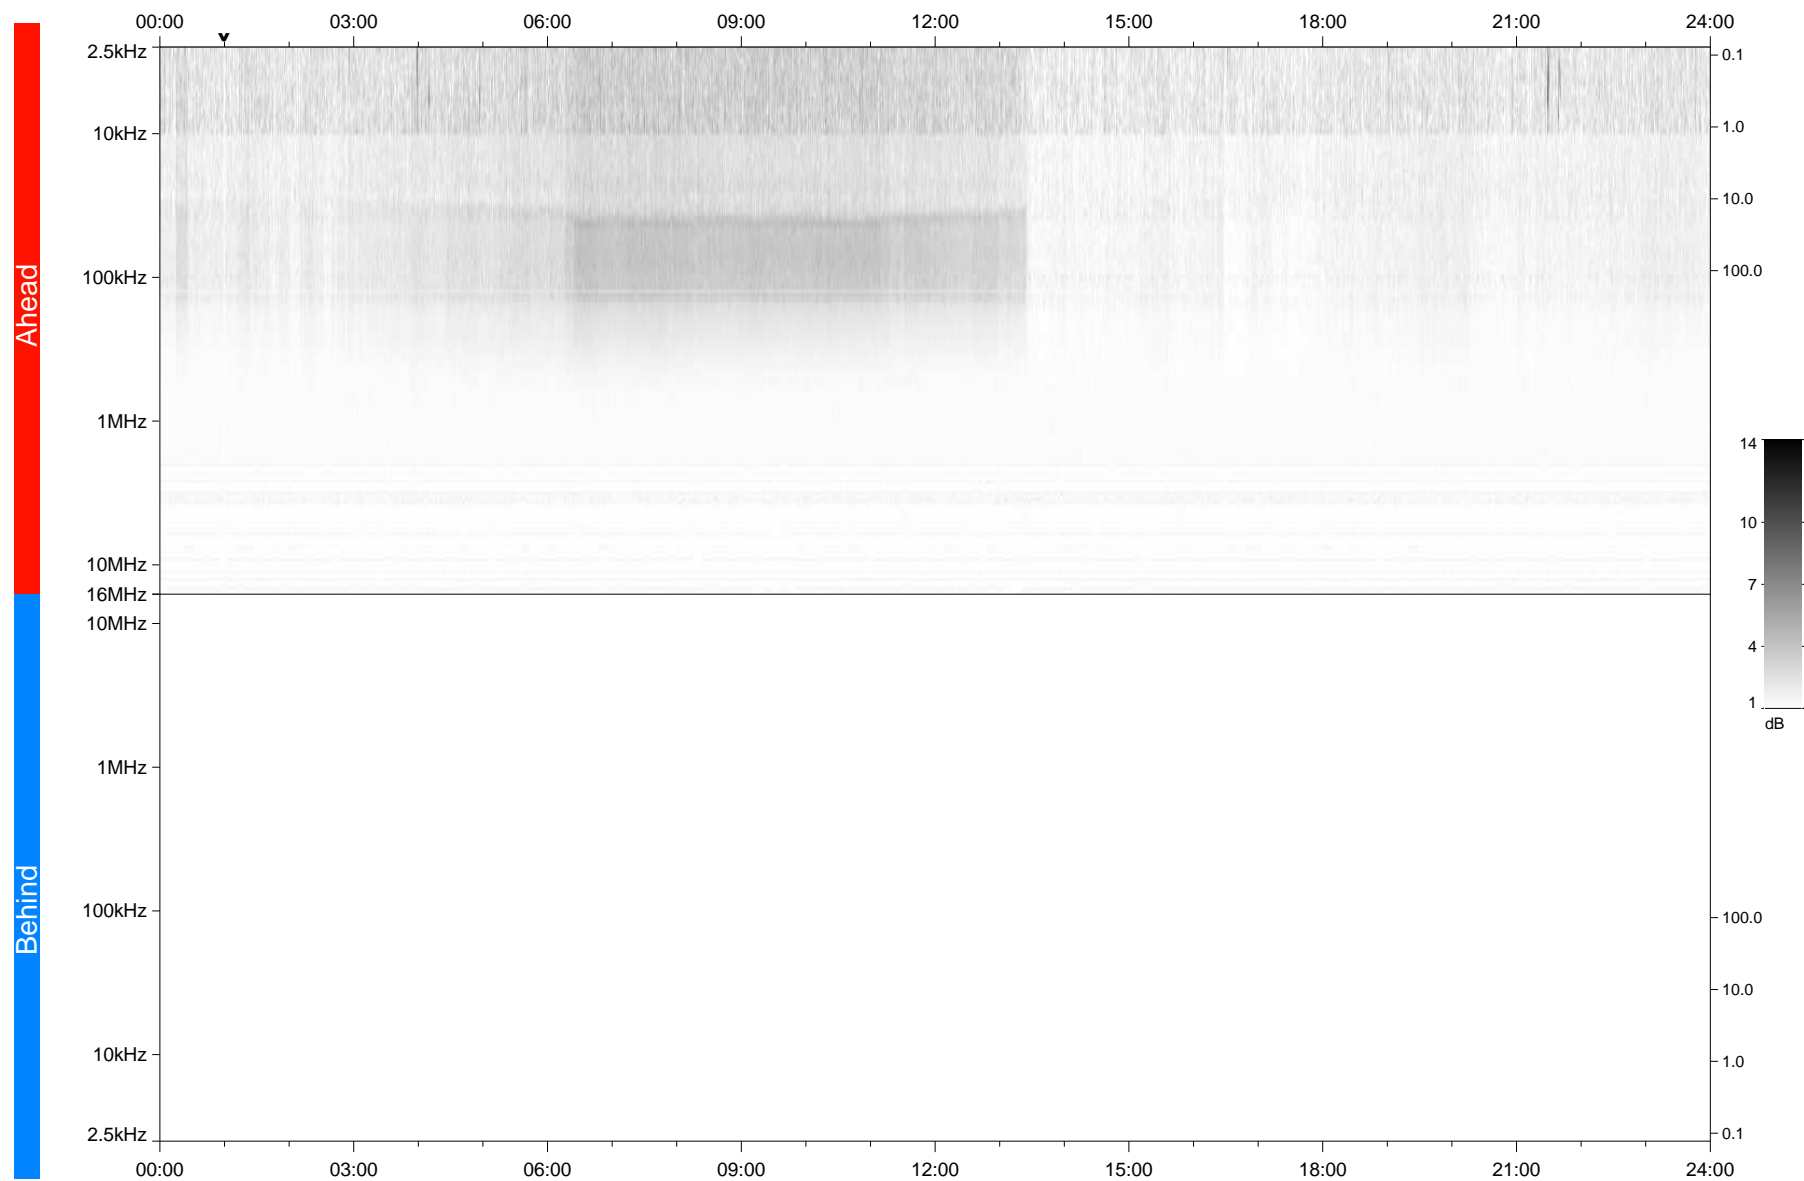

# STEREO/WAVES Daily Summary - 17-Mar-2019 (DOY 076)

Ahead source file: swaves\_ahead\_2019\_076\_1\_05.fin  
Ahead PSE Angle: -97.9°

Behind PSE Angle: 94.8°  
Behind source file: No STEREO-B data

Time (UTC)

file: stereo\_swaves\_daily-summary\_gray\_20190317\_v04  
made by: space.umn.edu on macOS with TDL 8.8.2 on 2022-10-05 09:33:03, with TLib V945 / dynspec V311