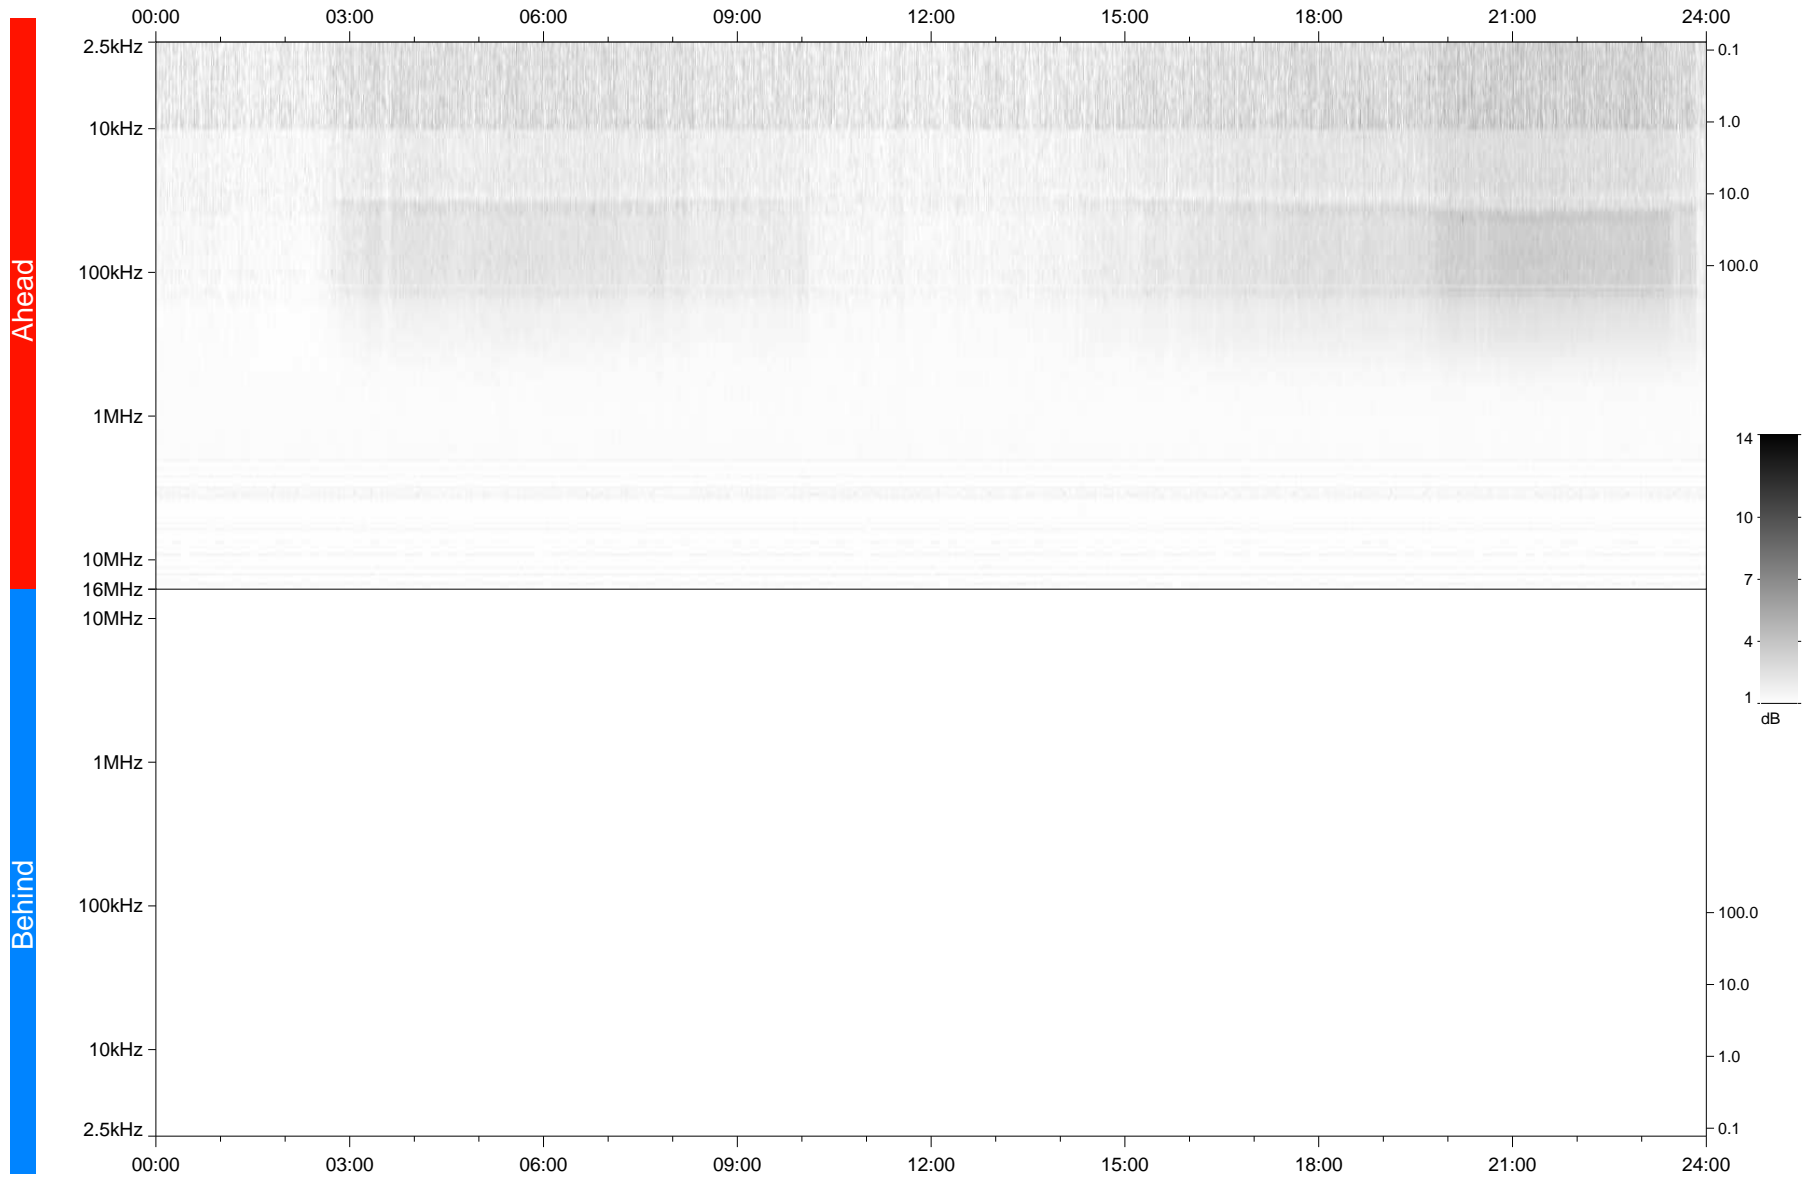

# STEREO/WAVES Daily Summary - 16-Mar-2019 (DOY 075)

Ahead source file: swaves\_ahead\_2019\_075\_1\_05.fin  
Ahead PSE Angle: -98.0°

Behind PSE Angle: 94.9°  
Behind source file: No STEREO-B data

Time (UTC)

file: stereo\_swaves\_daily-summary\_gray\_20190316\_v04  
made by: space.umn.edu on macOS with TDL 8.8.2 on 2022-10-05 09:31:32, with TLib V945 / dynspec V311