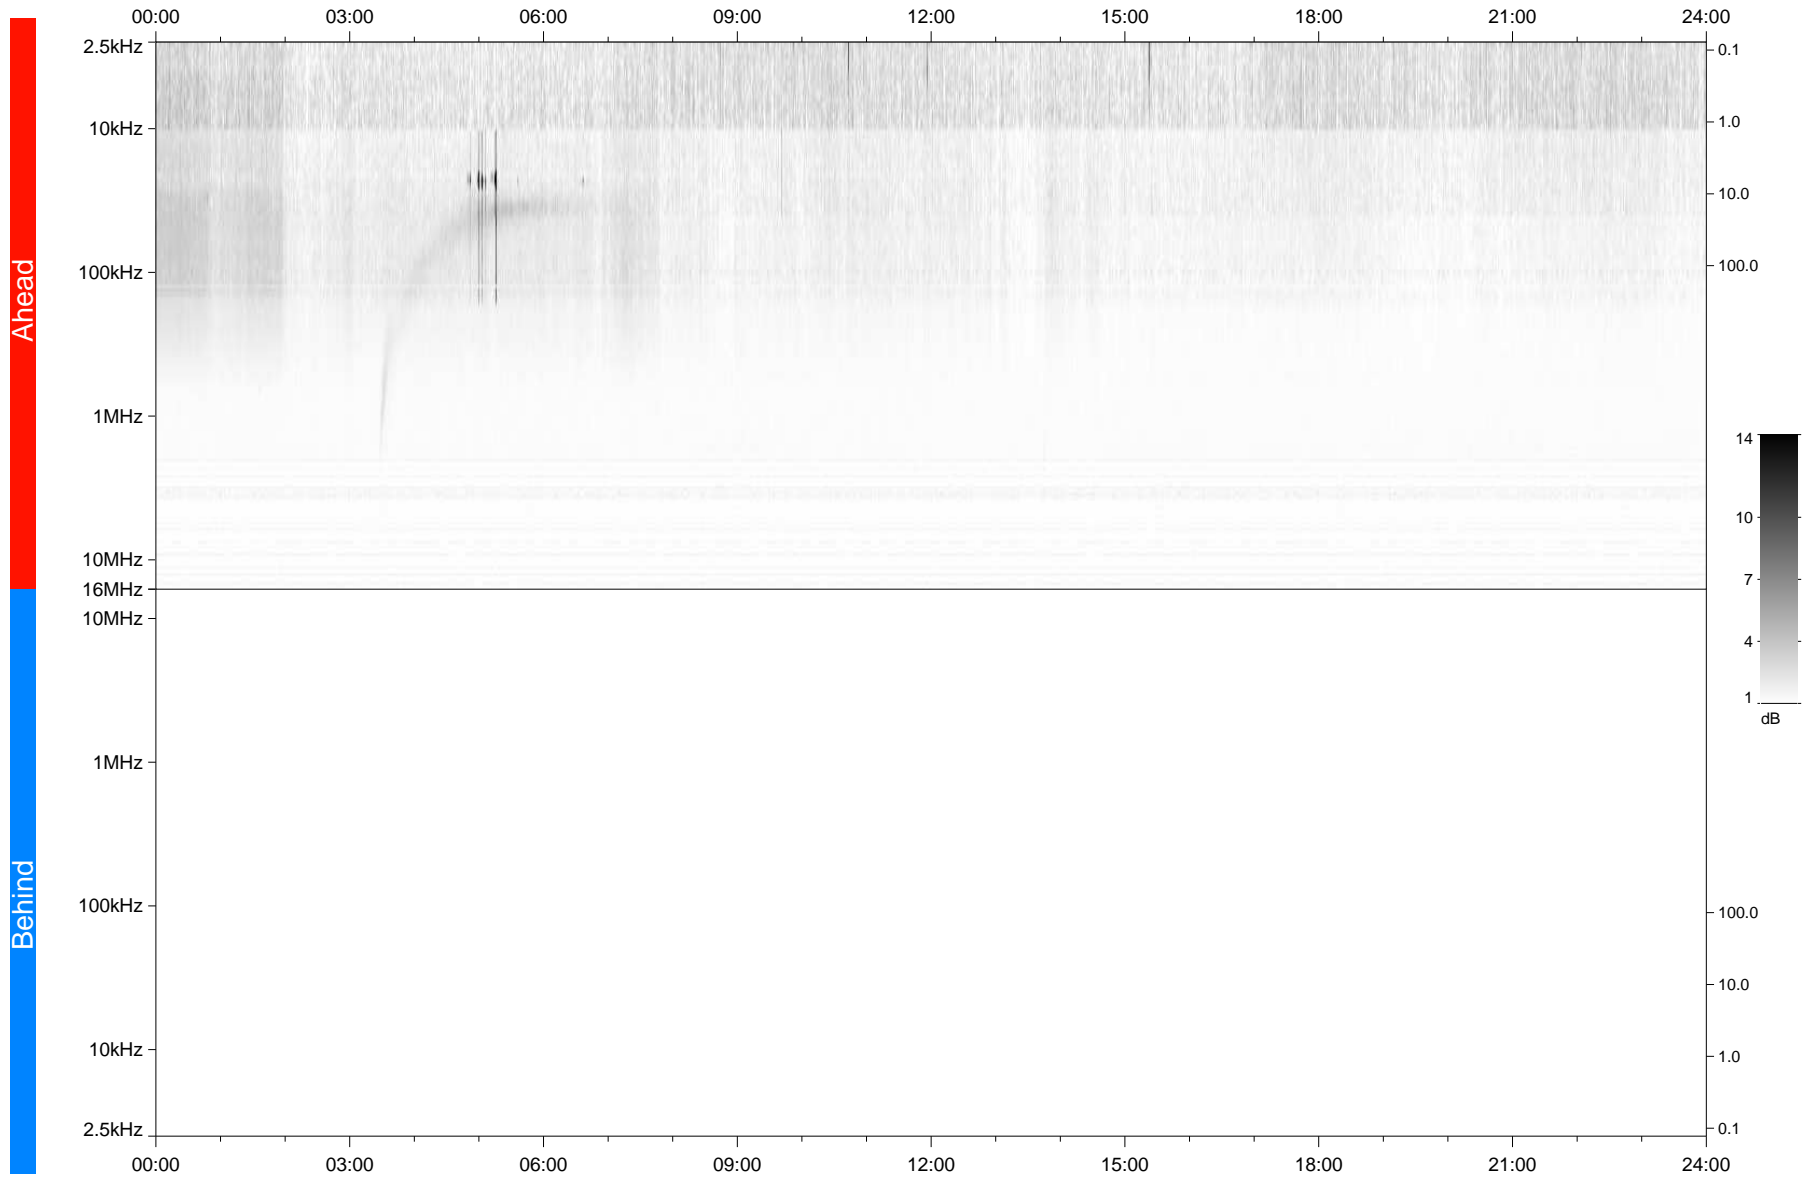

# STEREO/WAVES Daily Summary - 08-Mar-2019 (DOY 067)

Ahead source file: swaves\_ahead\_2019\_067\_1\_05.fin  
Ahead PSE Angle: -98.3°

Behind PSE Angle: 96.0°  
Behind source file: No STEREO-B data

Time (UTC)

file: stereo\_swaves\_daily-summary\_gray\_20190308\_v04  
made by: space.umn.edu on macOS with TDL 8.8.2 on 2022-10-05 09:19:34, with TLib V945 / dynspec V311