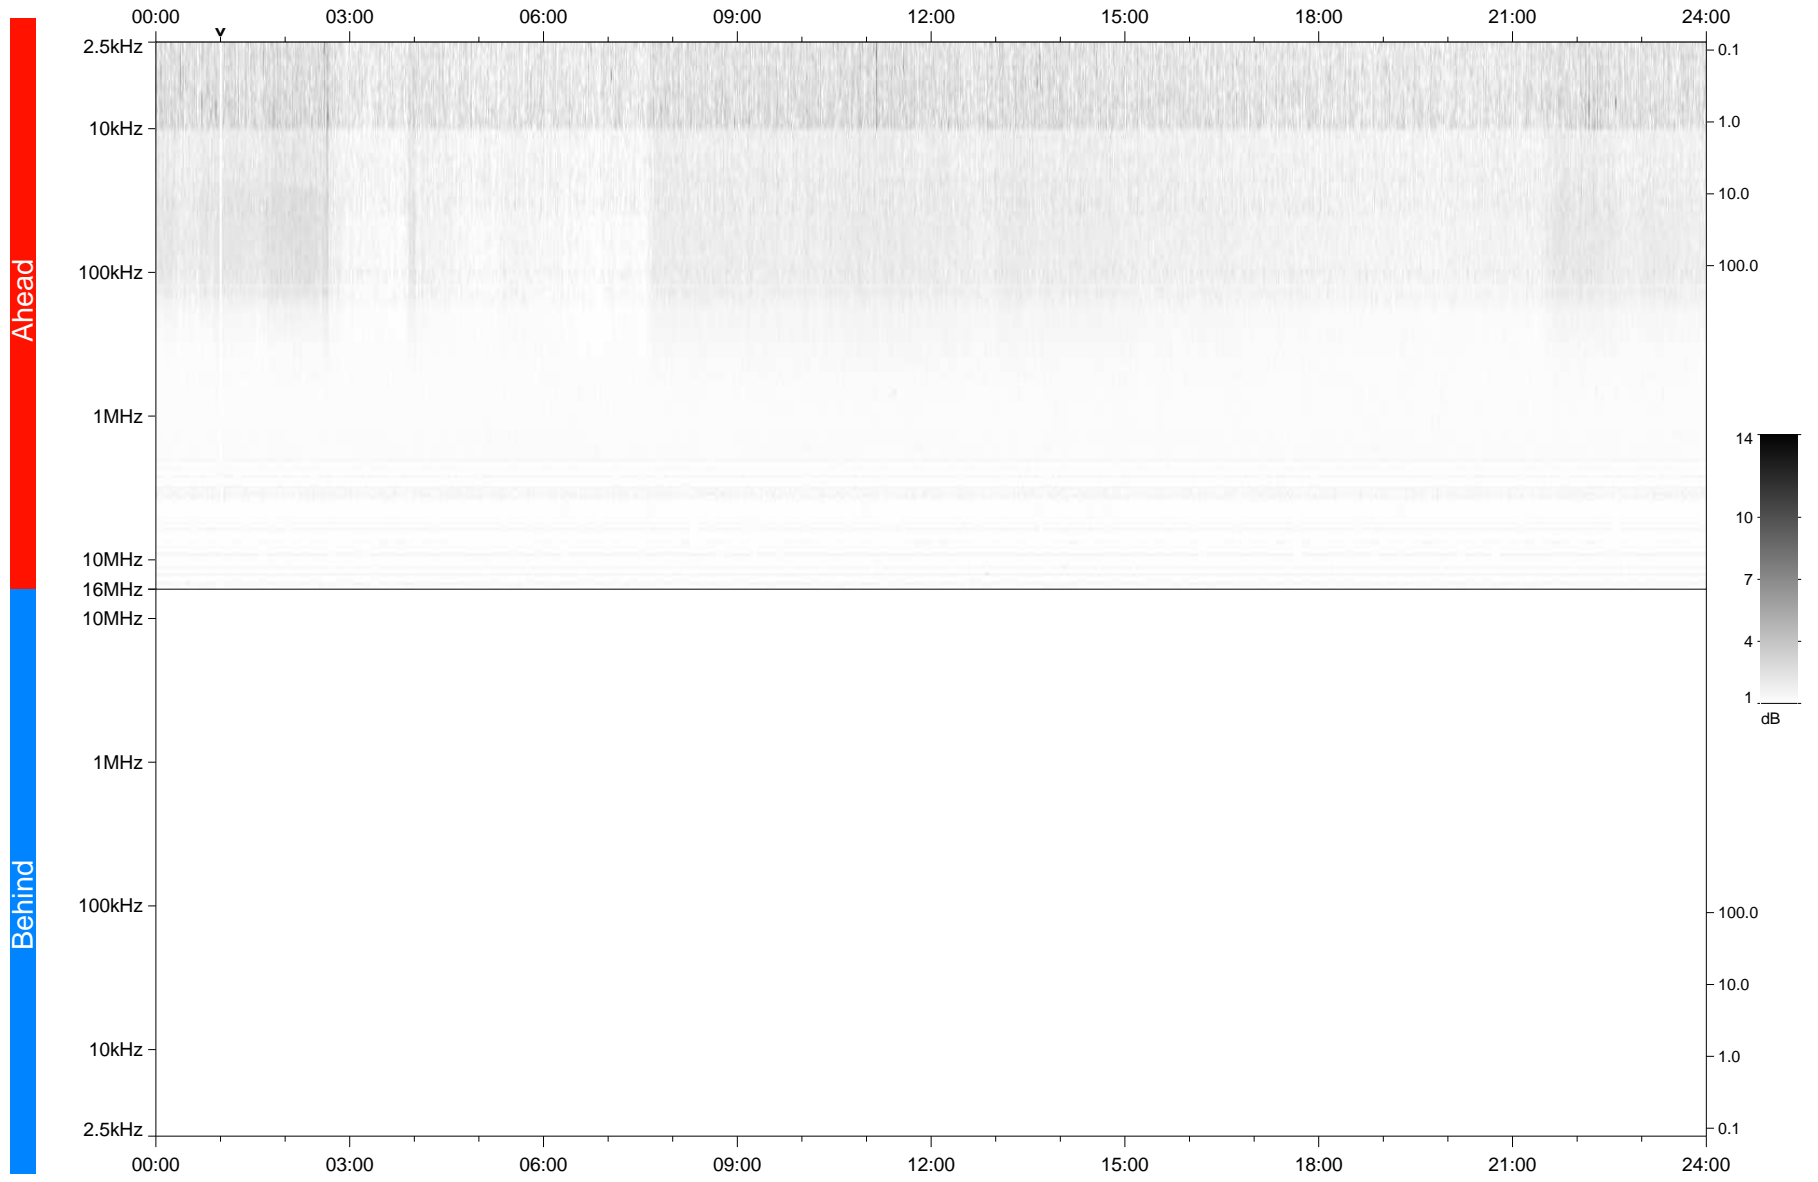

# STEREO/WAVES Daily Summary - 03-Mar-2019 (DOY 062)

Ahead source file: swaves\_ahead\_2019\_062\_1\_05.fin  
Ahead PSE Angle: -98.5°

Behind PSE Angle: 96.6°  
Behind source file: No STEREO-B data

Time (UTC)

file: stereo\_swaves\_daily-summary\_gray\_20190303\_v04  
made by: space.umn.edu on macOS with TDL 8.8.2 on 2022-10-05 09:12:05, with TLib V945 / dynspec V311