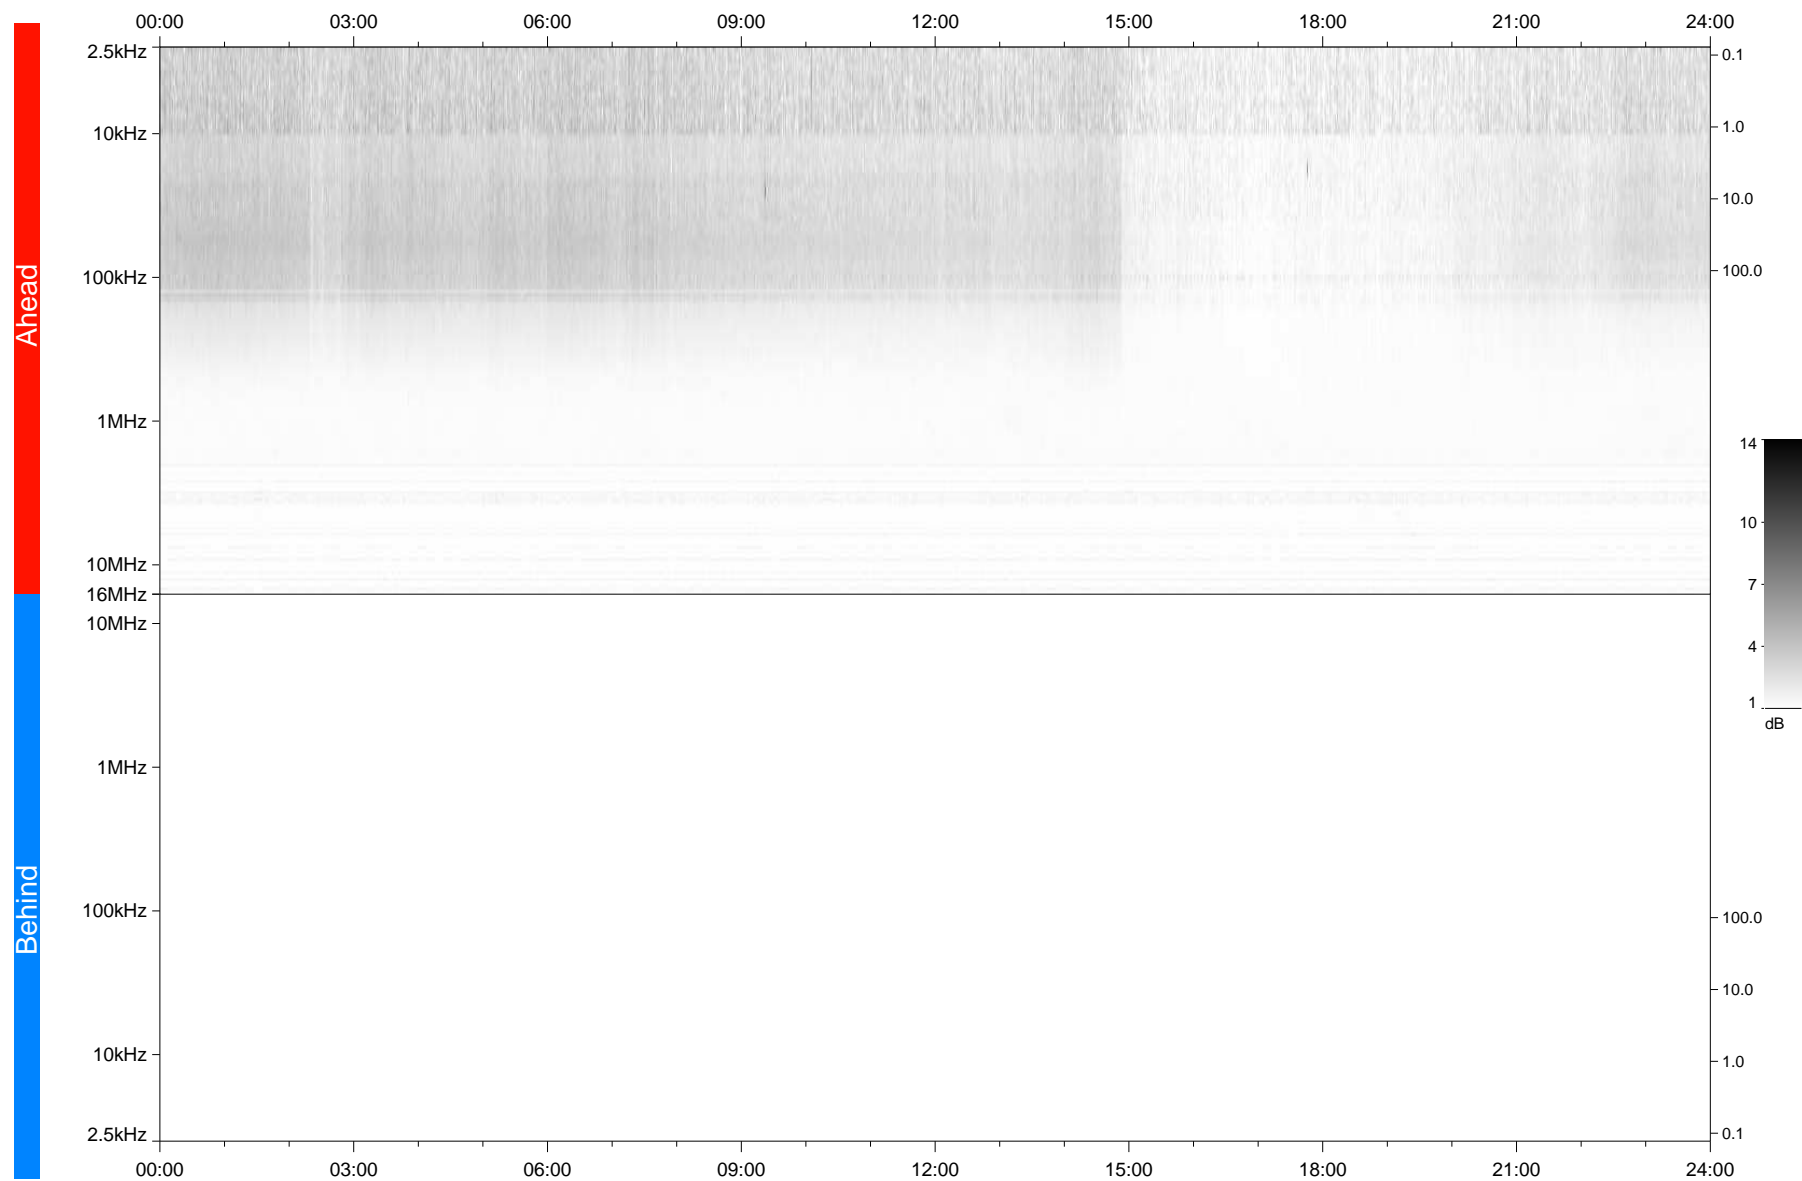

# STEREO/WAVES Daily Summary - 22-Feb-2019 (DOY 053)

Ahead source file: swaves\_ahead\_2019\_053\_1\_05.fin  
Ahead PSE Angle: -98.8°

Behind PSE Angle: 97.7°  
Behind source file: No STEREO-B data

Time (UTC)

file: stereo\_swaves\_daily-summary\_gray\_20190222\_v04  
made by: space.umn.edu on macOS with TDL 8.8.2 on 2022-10-05 08:58:33, with TLib V945 / dynspec V311