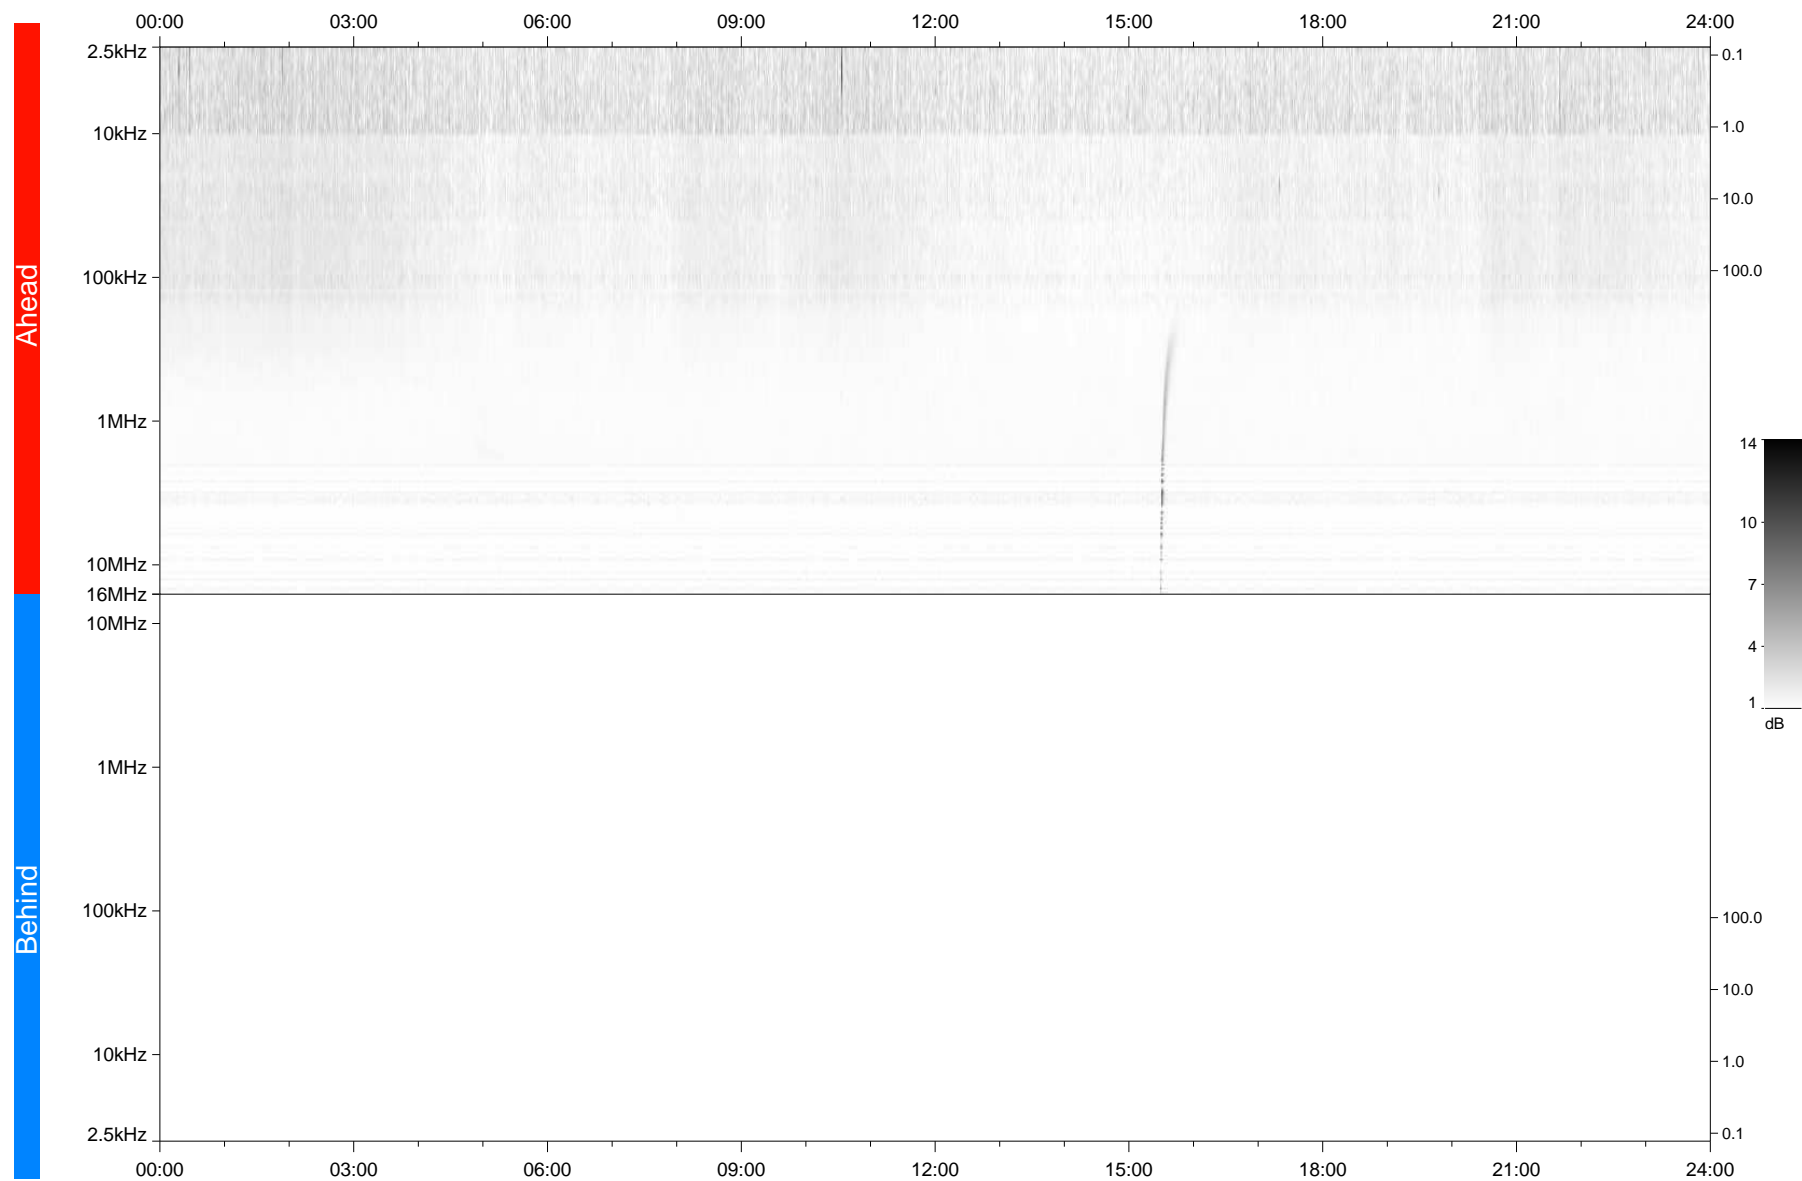

# STEREO/WAVES Daily Summary - 08-Feb-2019 (DOY 039)

Ahead source file: swaves\_ahead\_2019\_039\_1\_05.fin  
Ahead PSE Angle: -99.2°

Behind PSE Angle: 99.5°  
Behind source file: No STEREO-B data

Time (UTC)

file: stereo\_swaves\_daily-summary\_gray\_20190208\_v04  
made by: space.umn.edu on macOS with TDL 8.8.2 on 2022-10-05 08:37:36, with TLib V945 / dynspec V311