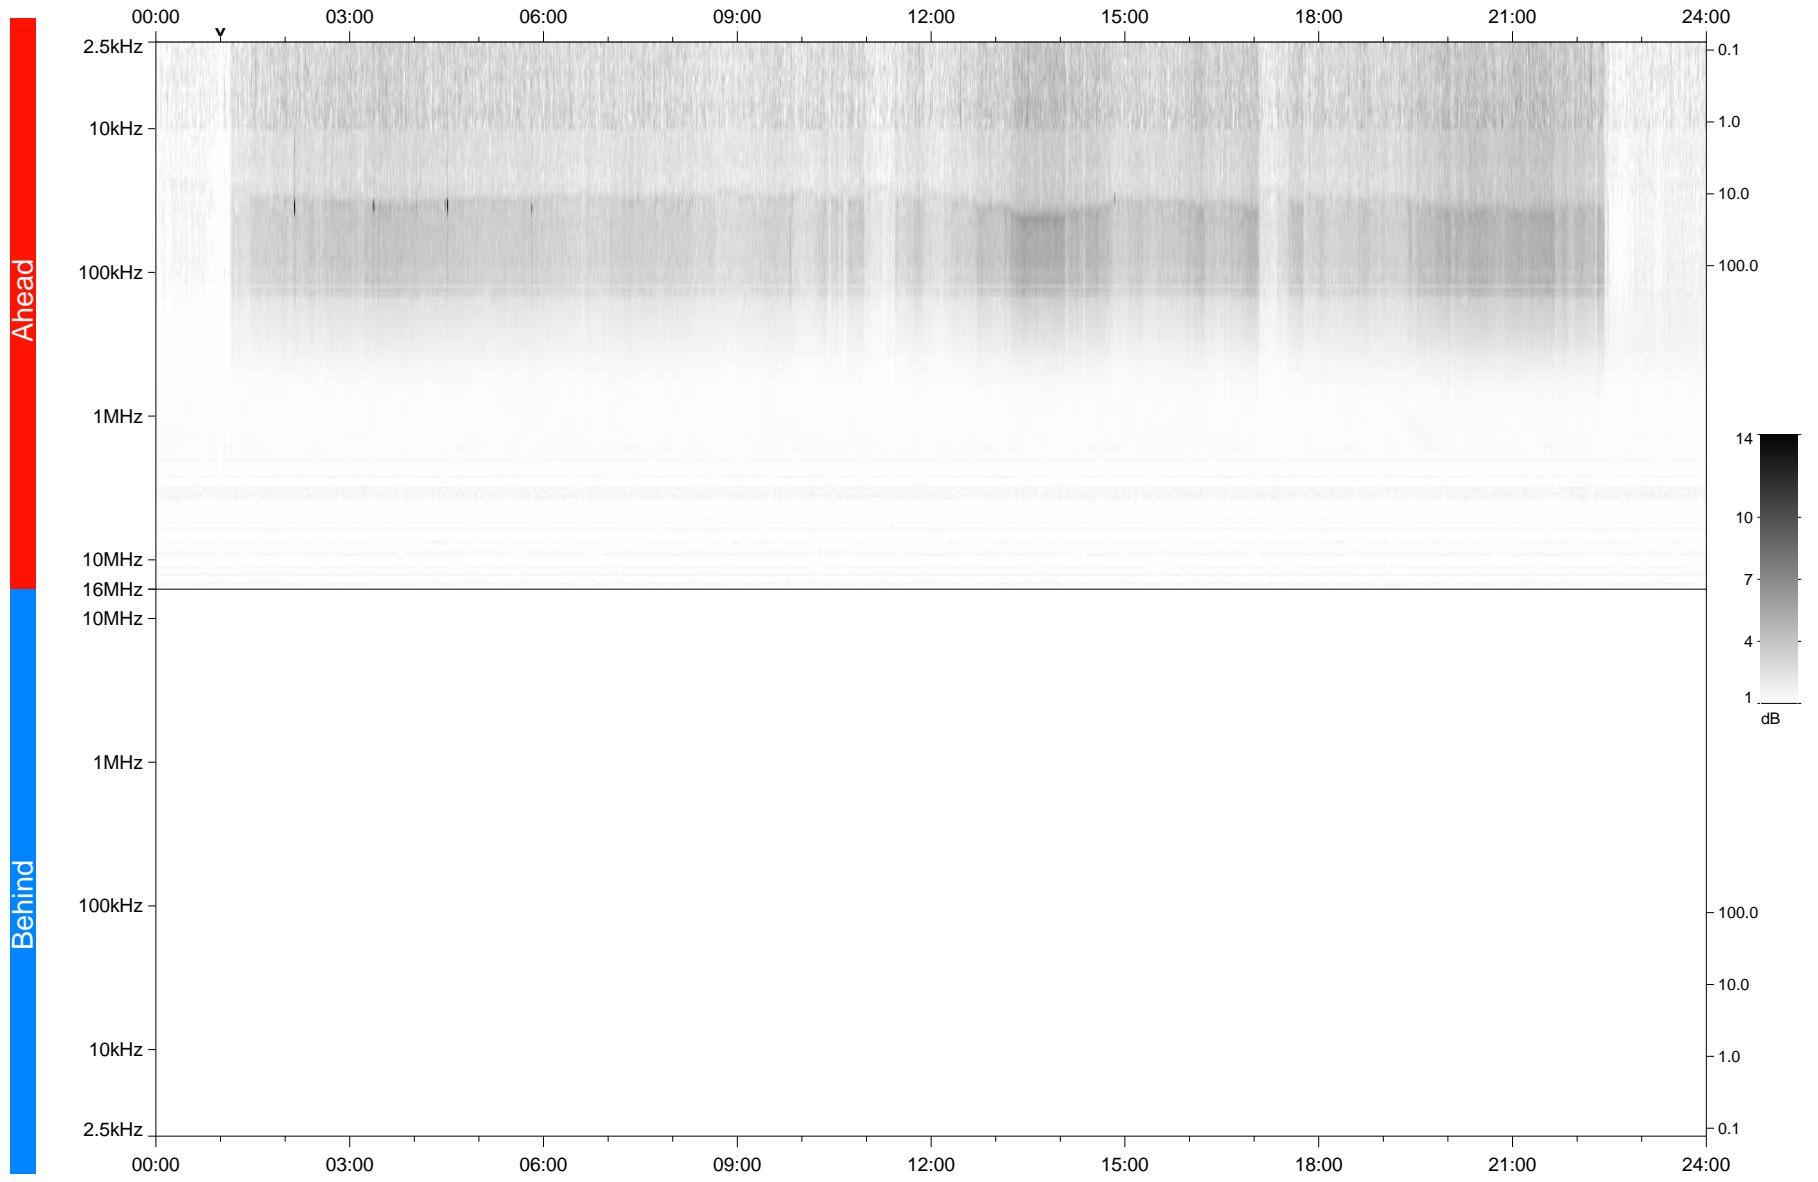

# STEREO/WAVES Daily Summary - 07-Feb-2019 (DOY 038)

Ahead source file: swaves\_ahead\_2019\_038\_1\_05.fin  
Ahead PSE Angle: -99.3°

Behind PSE Angle: 99.6°  
Behind source file: No STEREO-B data

Time (UTC)

file: stereo\_swaves\_daily-summary\_gray\_20190207\_v04  
made by: space.umn.edu on macOS with TDL 8.8.2 on 2022-10-05 08:36:07, with TMLib V945 / dynspec V311