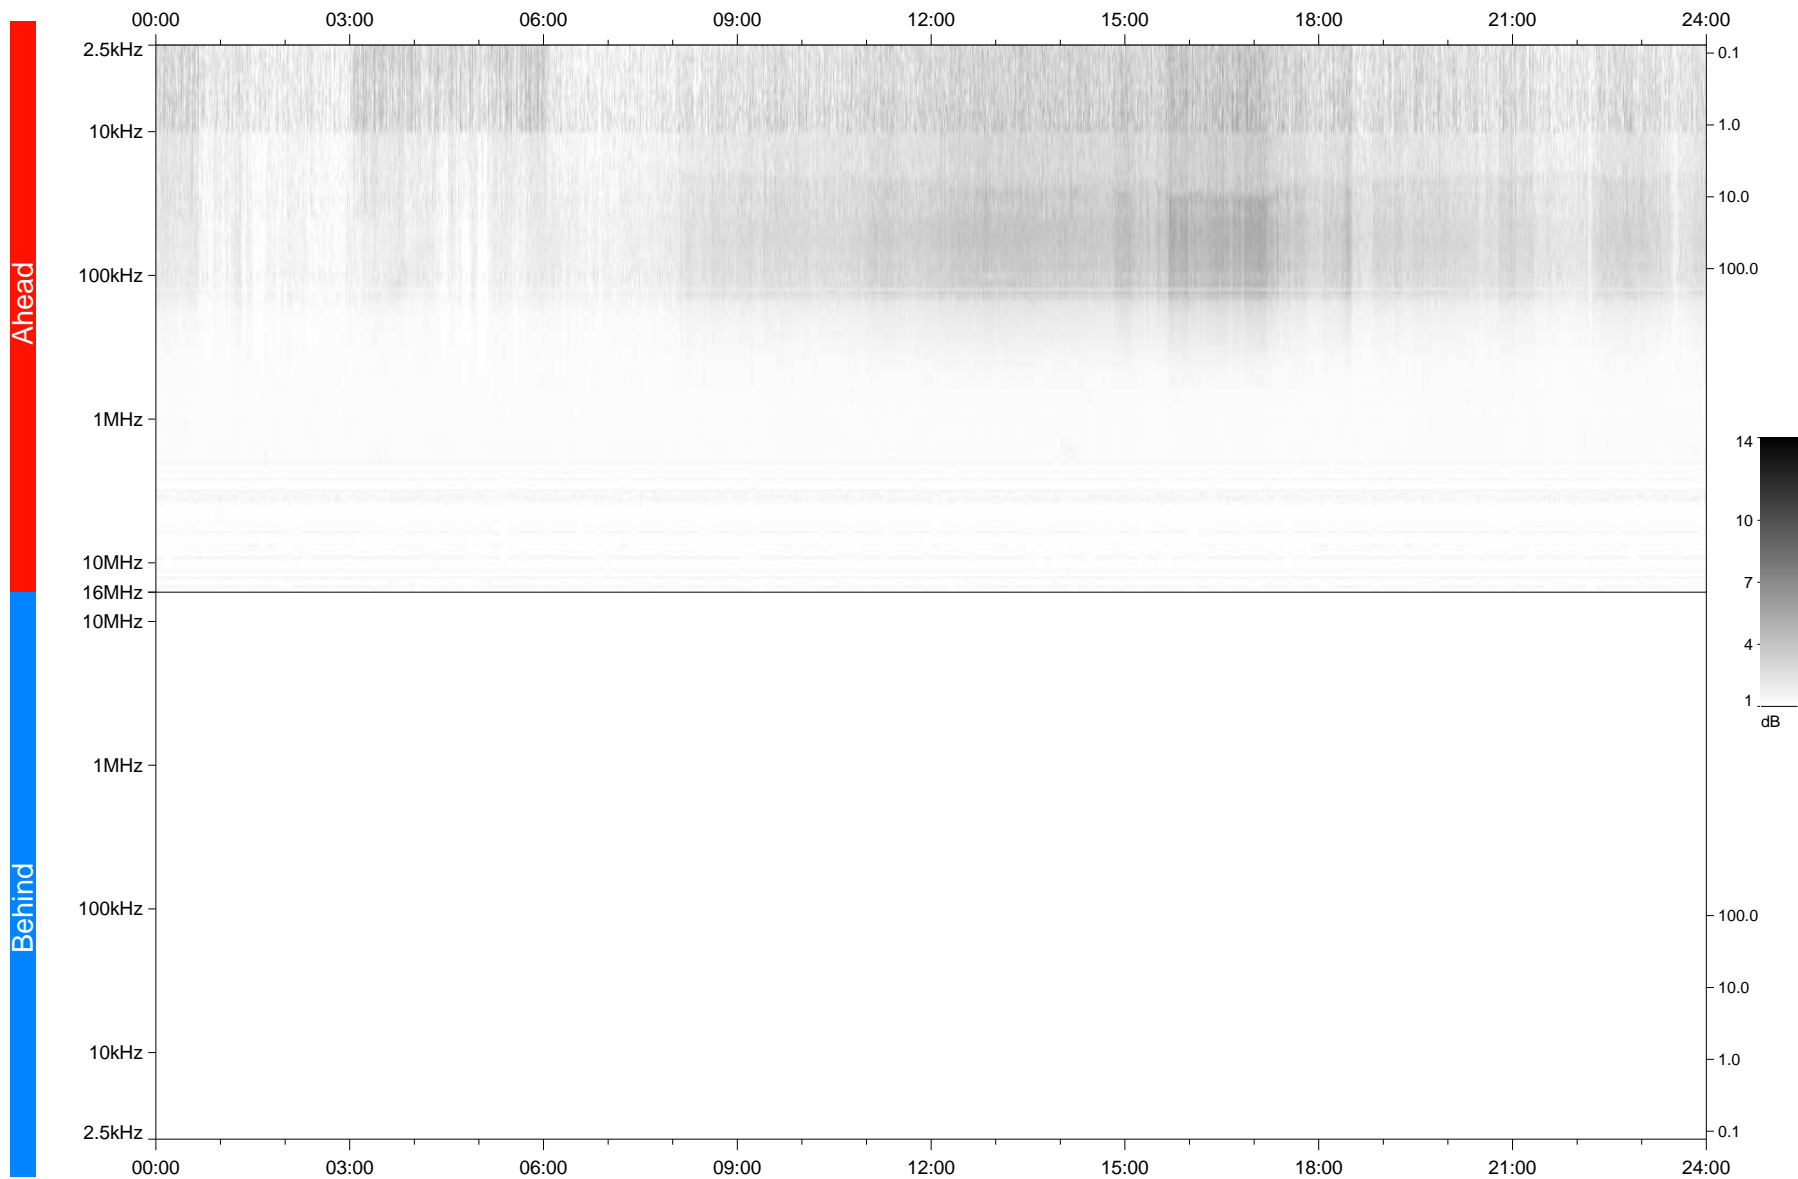

STEREO/WAVES Daily Summary - 06-Feb-2019 (DOY 037)

Ahead source file: swaves_ahead_2019_037_1_05.fin
Ahead PSE Angle: -99.3°

Behind PSE Angle: 99.7°
Behind source file: No STEREO-B data

Time (UTC)

file: stereo_swaves_daily-summary_gray_20190206_v04
made by: space.umn.edu on macOS with TDL 8.8.2 on 2022-10-05 08:34:35, with Tlib V945 / dynspec V311