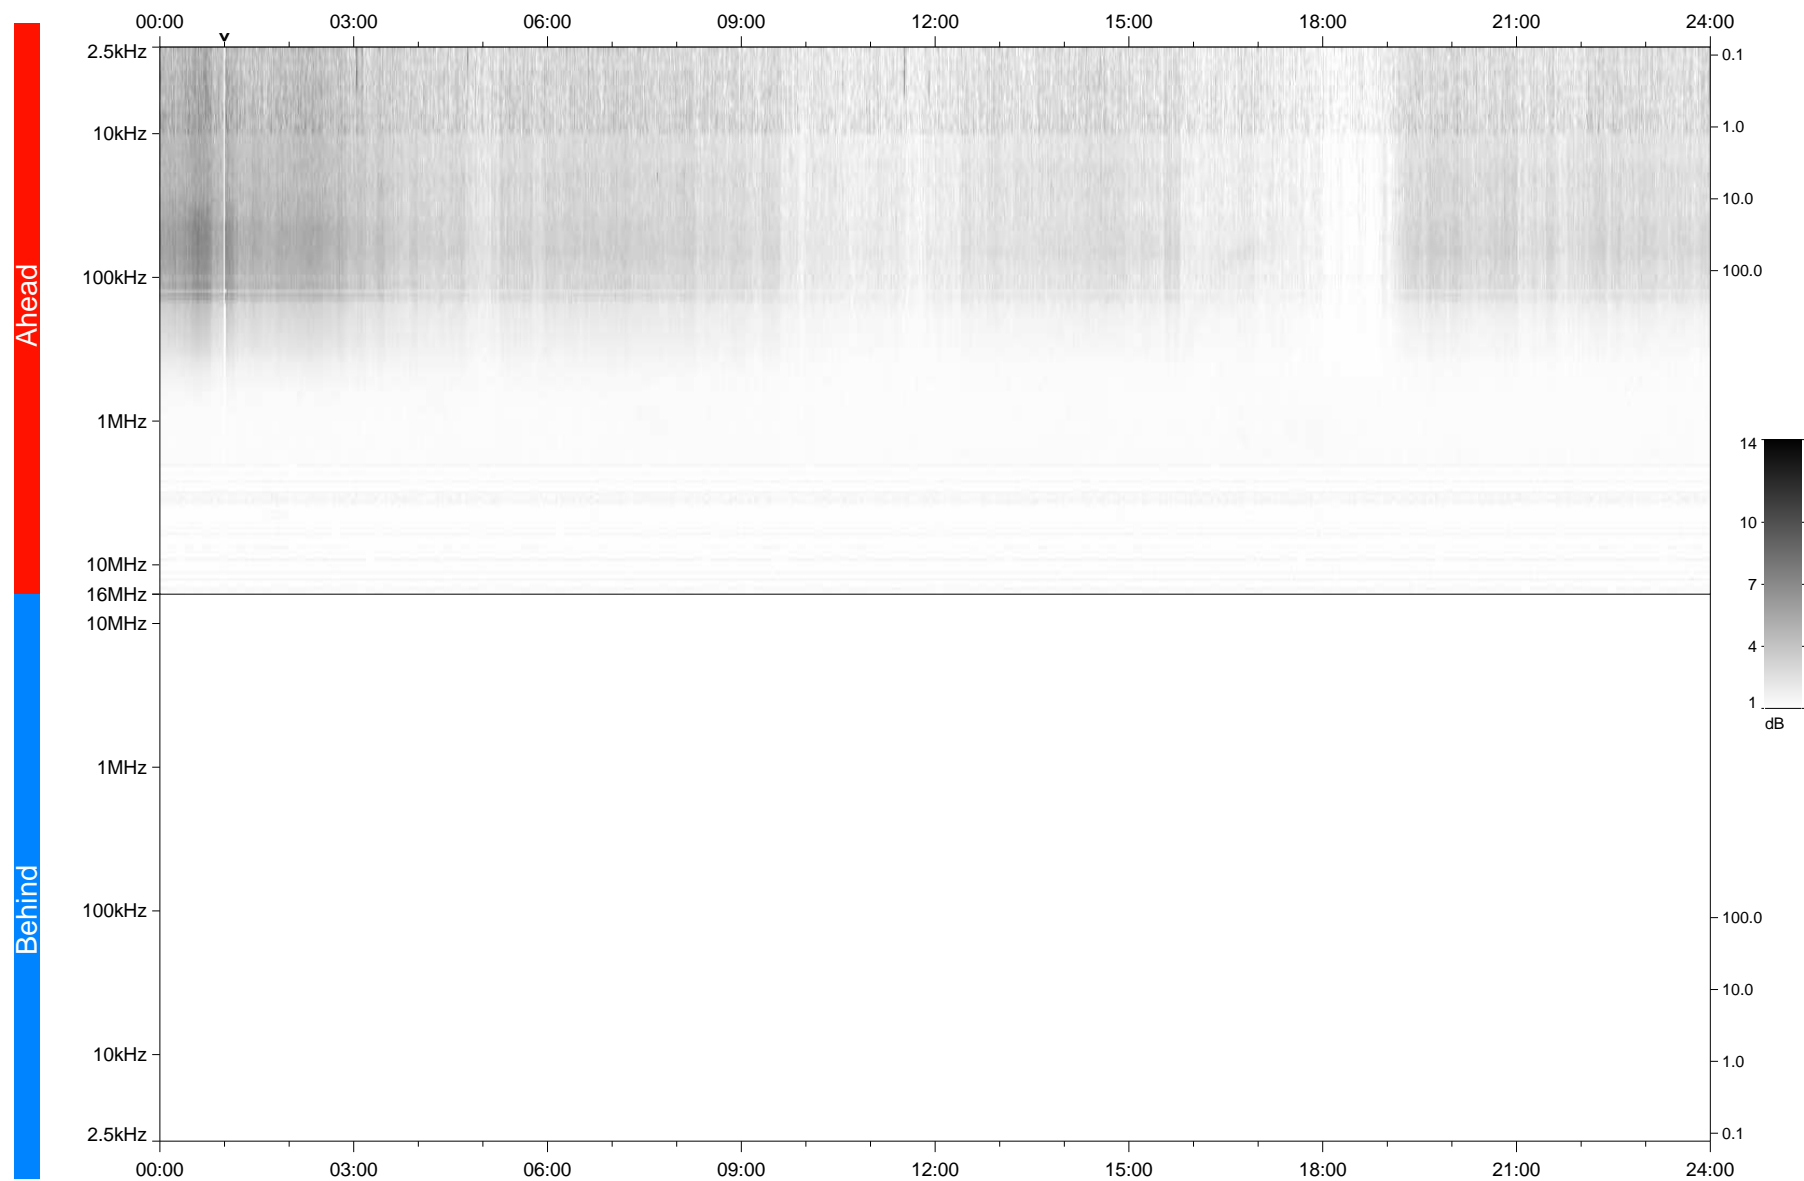

STEREO/WAVES Daily Summary - 05-Feb-2019 (DOY 036)

Ahead source file: swaves_ahead_2019_036_1_05.fin
Ahead PSE Angle: -99.4°

Behind PSE Angle: 99.8°
Behind source file: No STEREO-B data

Time (UTC)

file: stereo_swaves_daily-summary_gray_20190205_v04
made by: space.umn.edu on macOS with TDL 8.8.2 on 2022-10-05 08:33:06, with TLib V945 / dynspec V311