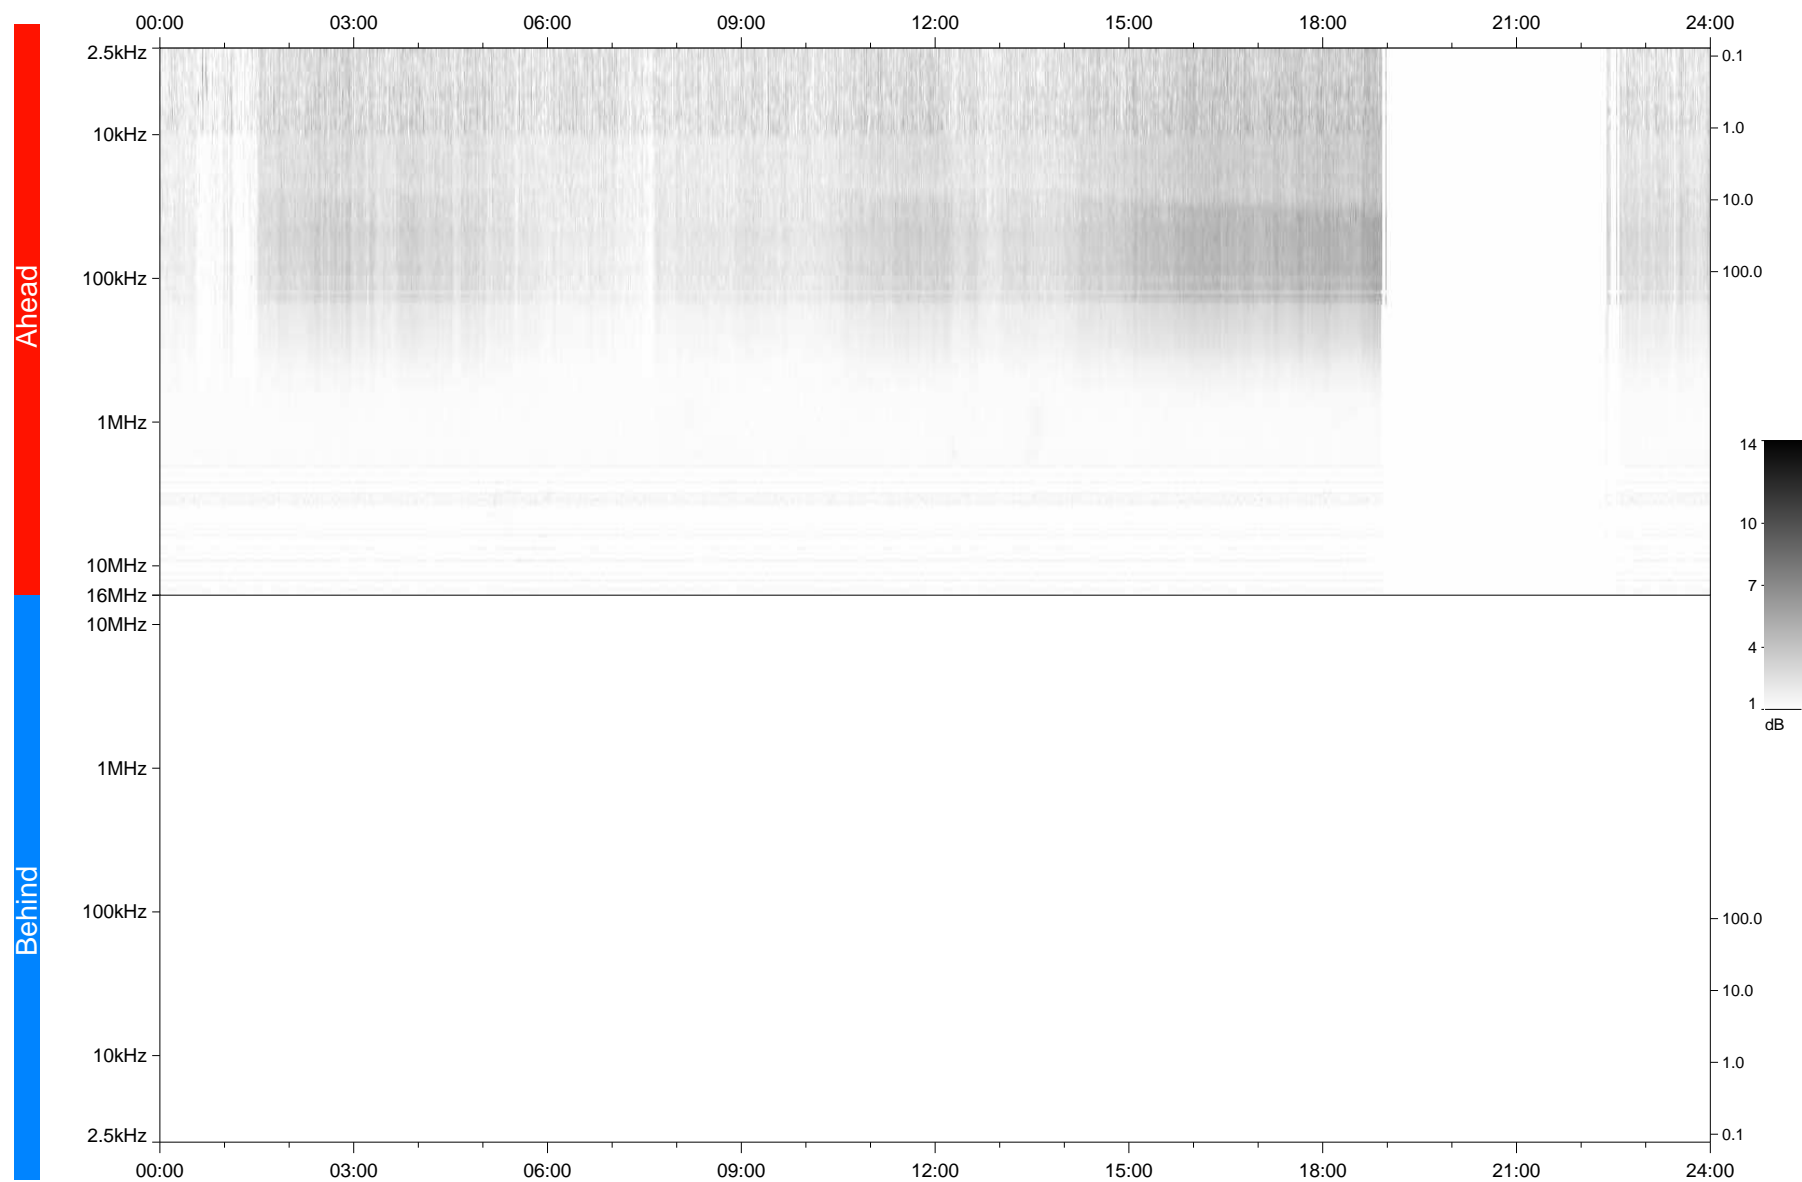

# STEREO/WAVES Daily Summary - 04-Feb-2019 (DOY 035)

Ahead source file: swaves\_ahead\_2019\_035\_1\_05.fin  
Ahead PSE Angle: -99.4°

Behind PSE Angle: 99.9°  
Behind source file: No STEREO-B data

Time (UTC)

file: stereo\_swaves\_daily-summary\_gray\_20190204\_v04  
made by: space.umn.edu on macOS with TDL 8.8.2 on 2022-10-05 08:31:39, with TLib V945 / dynspec V311