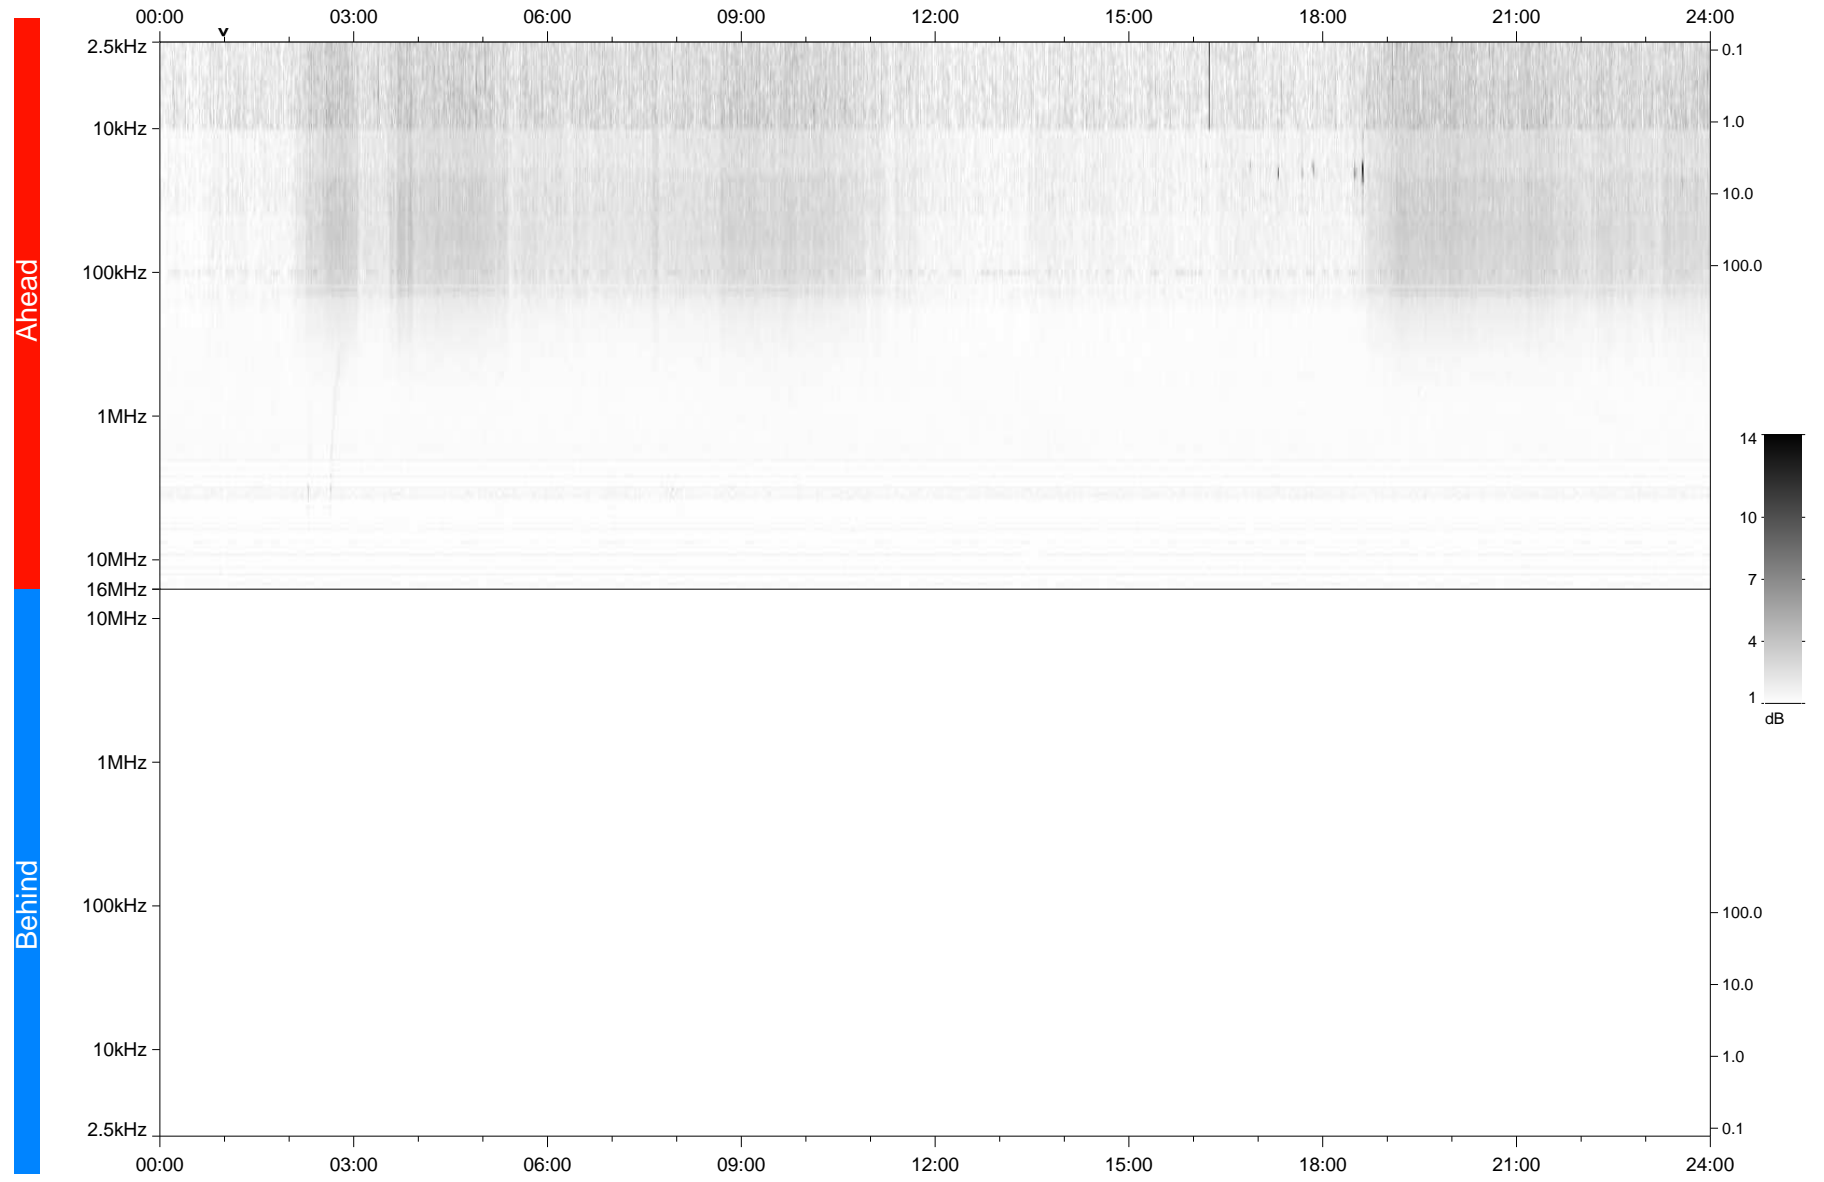

# STEREO/WAVES Daily Summary - 18-Jan-2019 (DOY 018)

Ahead source file: swaves\_ahead\_2019\_018\_1\_05.fin  
Ahead PSE Angle: -99.9°

Behind PSE Angle: 101.7°  
Behind source file: No STEREO-B data

Time (UTC)

file: stereo\_swaves\_daily-summary\_gray\_20190118\_v04  
made by: space.umn.edu on macOS with TDL 8.8.2 on 2022-10-05 08:06:15, with TMLib V945 / dynspec V311