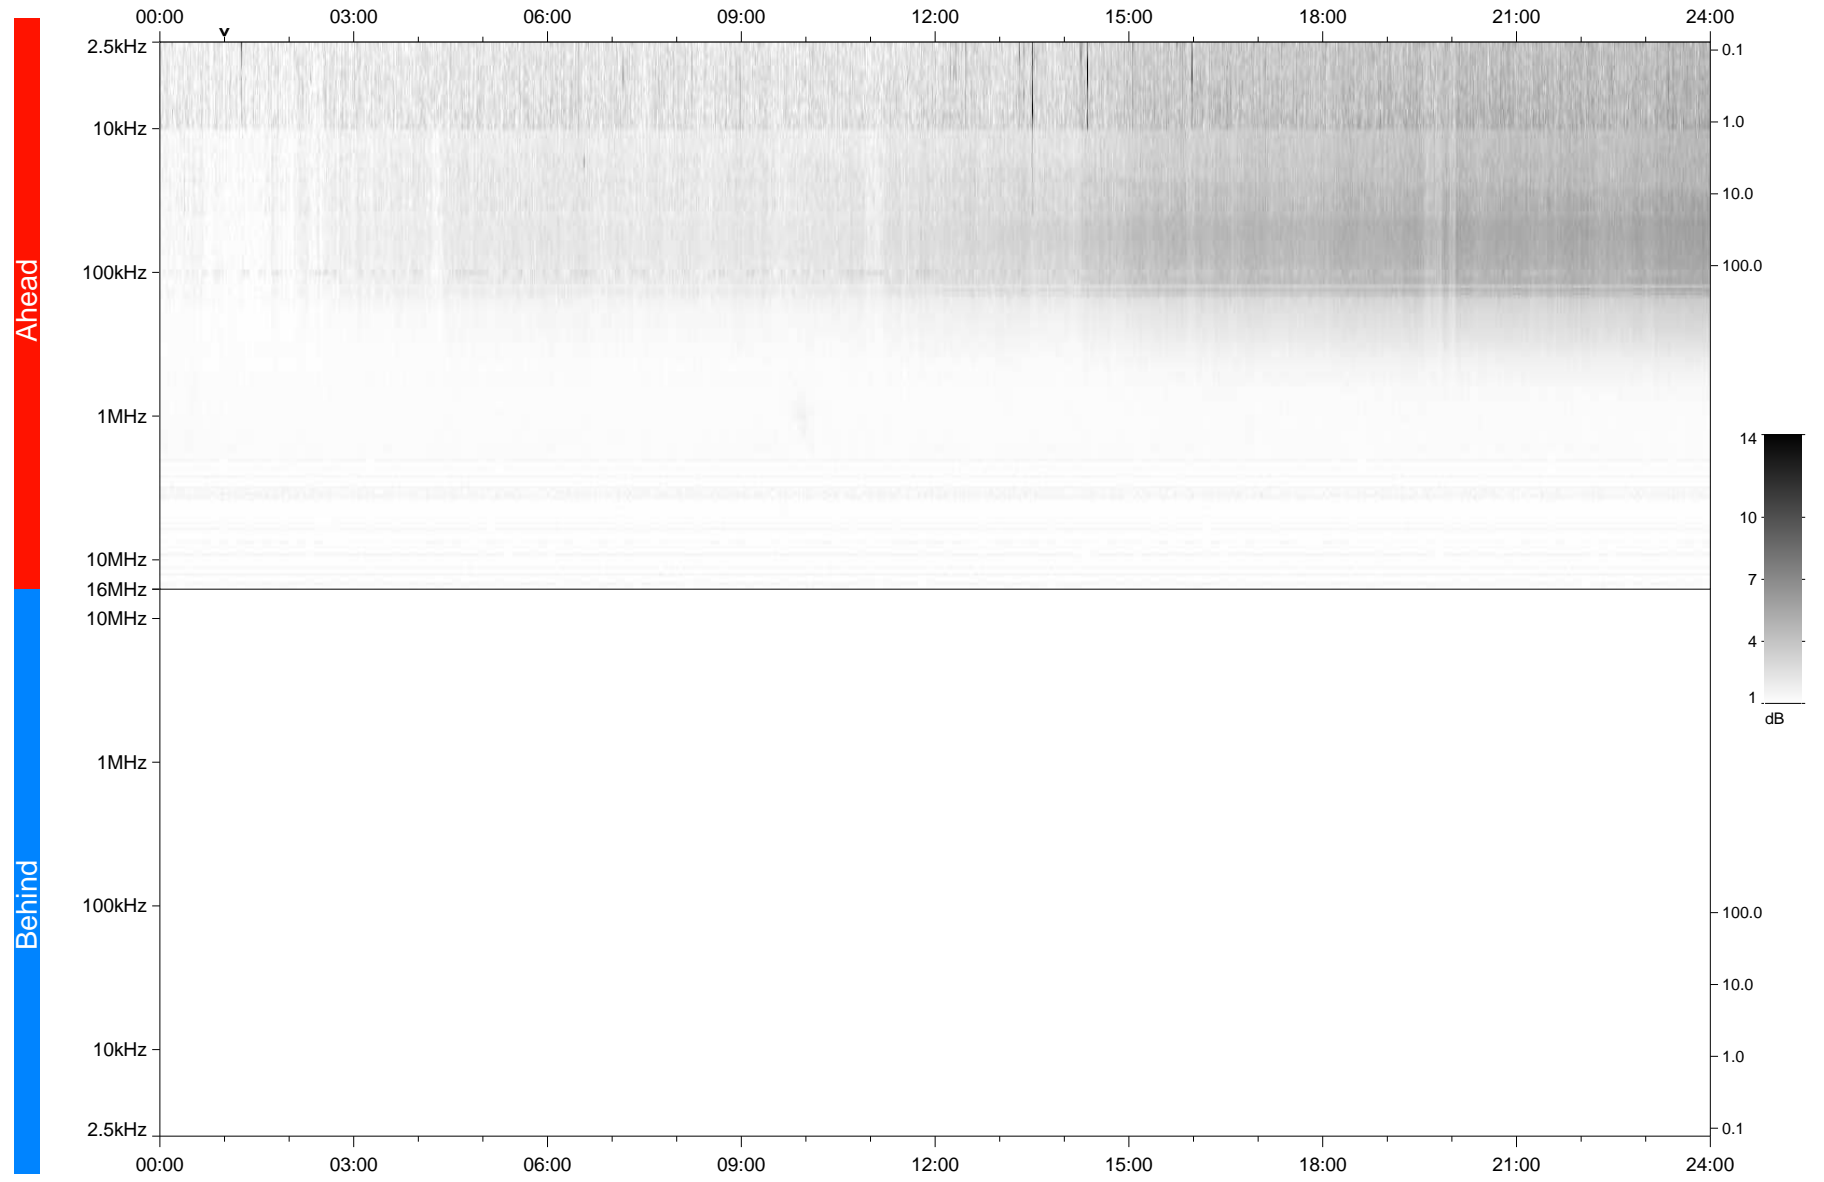

# STEREO/WAVES Daily Summary - 14-Jan-2019 (DOY 014)

Ahead source file: swaves Ahead\_2019\_014\_1\_05.fin  
Ahead PSE Angle: -100.0°

Behind PSE Angle: 102.1°  
Behind source file: No STEREO-B data

Time (UTC)

file: stereo\_swaves\_daily-summary\_gray\_20190114\_v04  
made by: space.umn.edu on macOS with IDL 8.8.2 on 2022-10-05 08:00:15, with TLib V945 / dynspec V311