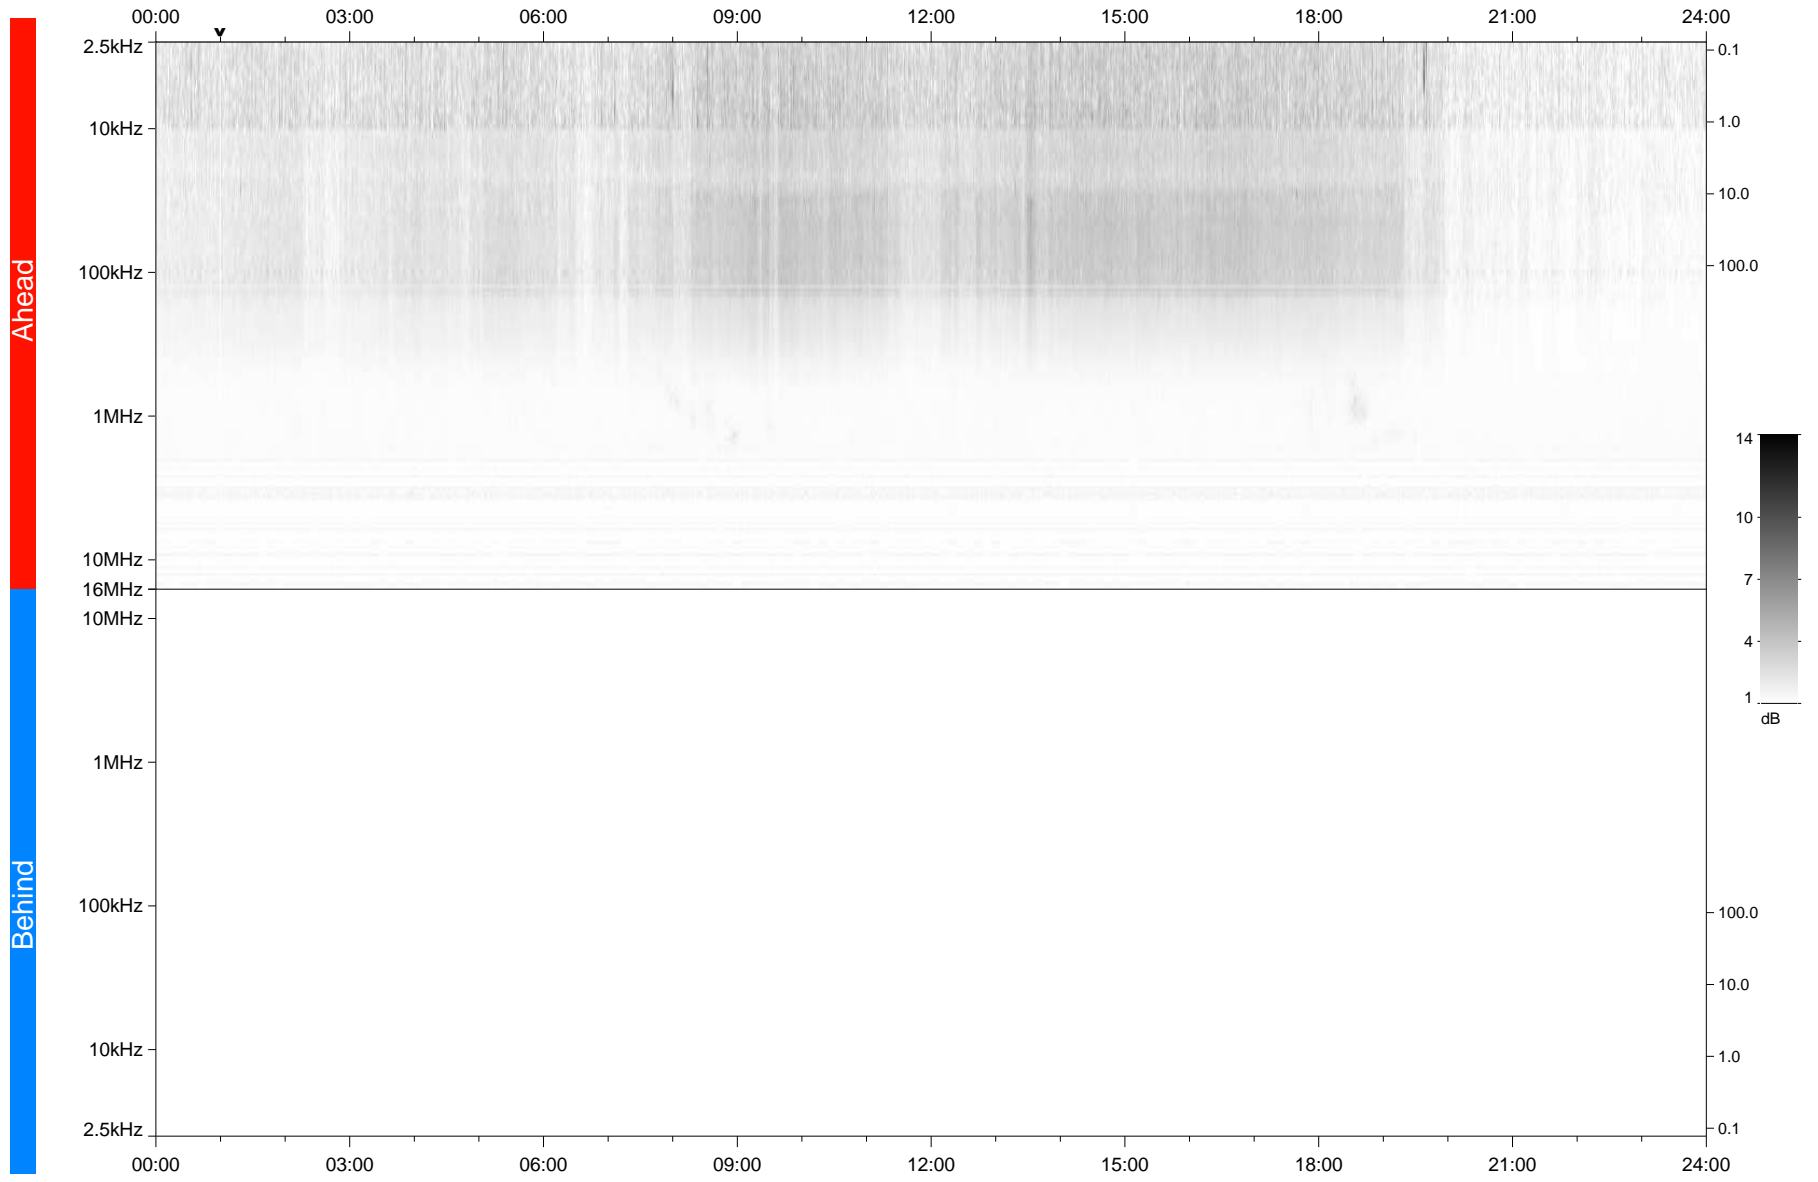

# STEREO/WAVES Daily Summary - 30-Dec-2018 (DOY 364)

Ahead source file: swaves\_ahead\_2018\_364\_1\_05.fin  
Ahead PSE Angle: -100.5°

Behind PSE Angle: 103.4°  
Behind source file: No STEREO-B data

Time (UTC)

file: stereo\_swaves\_daily-summary\_gray\_20181230\_v04  
made by: space.umn.edu on macOS with TDL 8.8.2 on 2022-10-06 16:18:56, with TLib V945 / dynspec V311