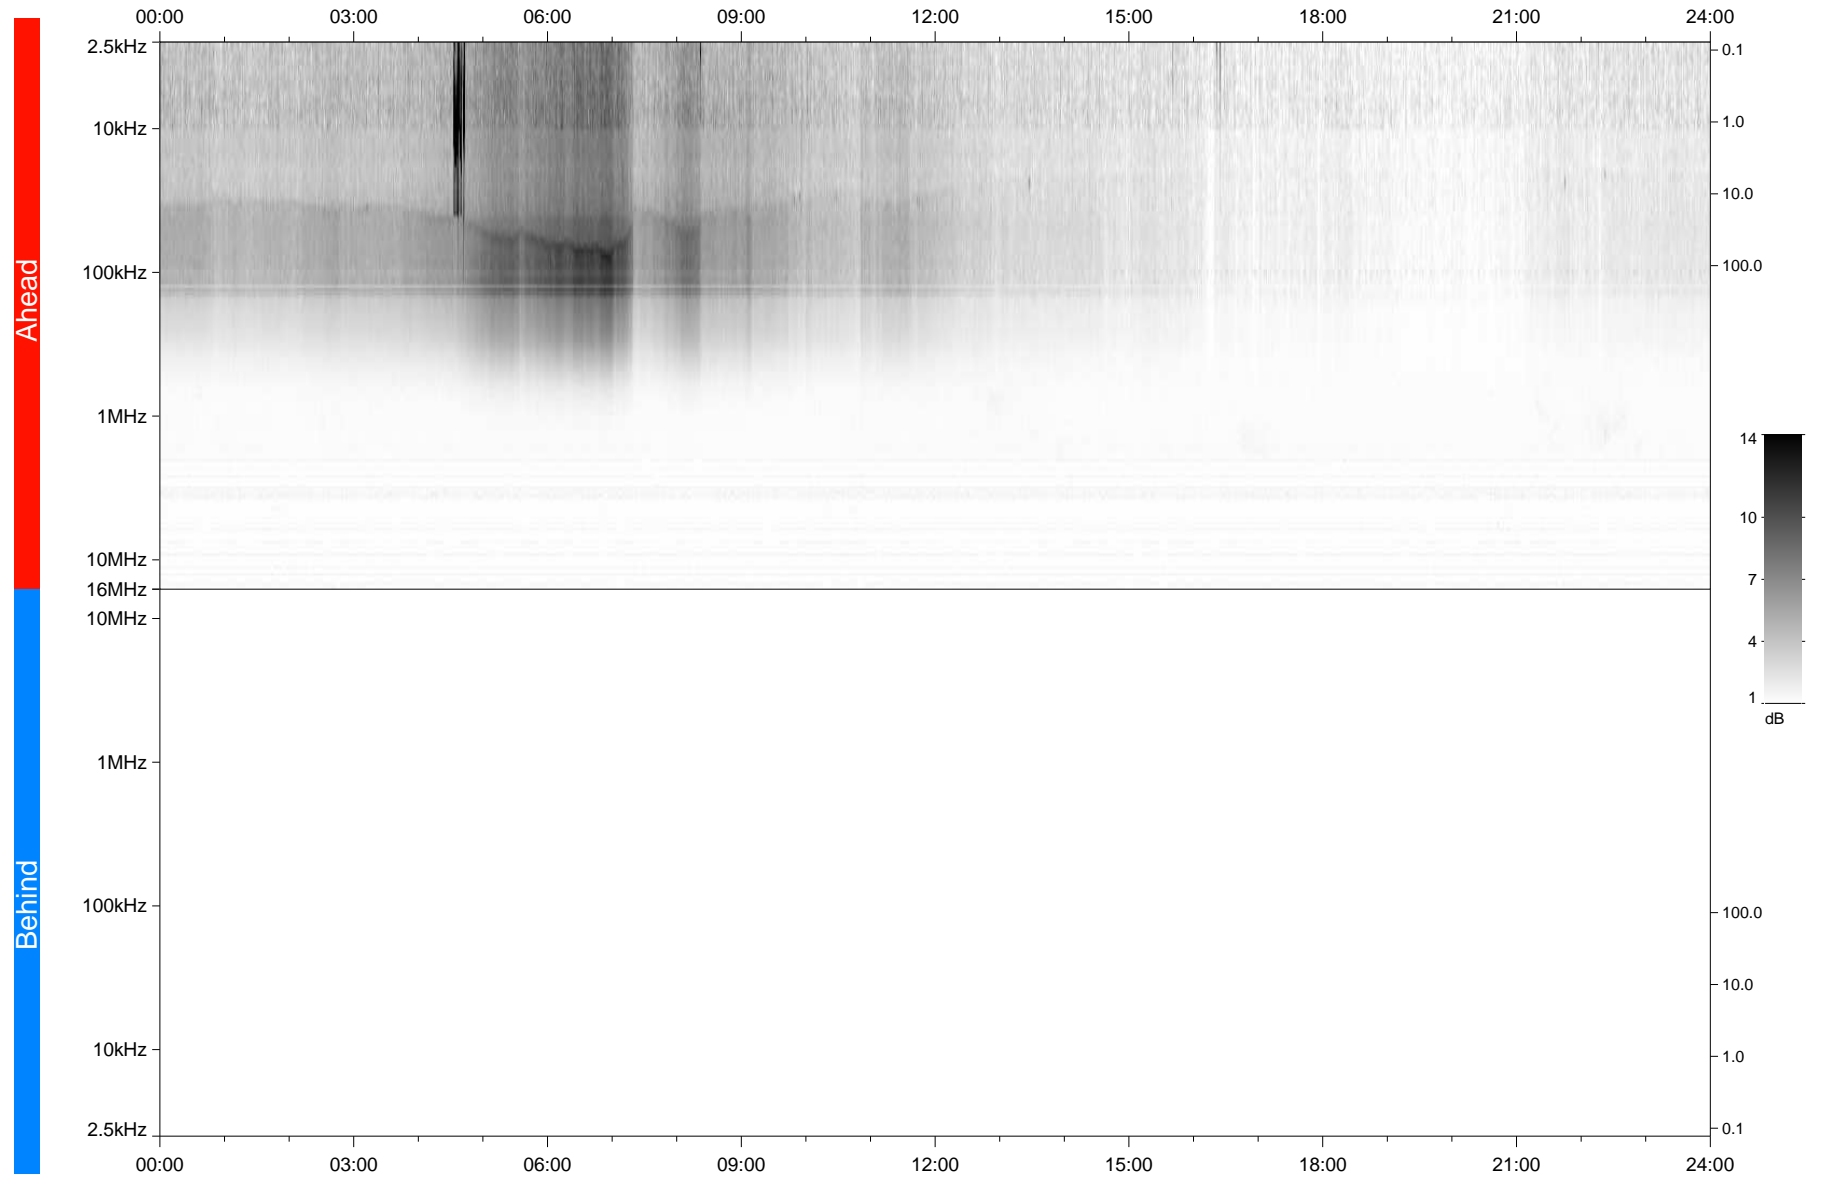

# STEREO/WAVES Daily Summary - 29-Dec-2018 (DOY 363)

Ahead source file: swaves\_ahead\_2018\_363\_1\_05.fin  
Ahead PSE Angle: -100.5°

Behind PSE Angle: 103.5°  
Behind source file: No STEREO-B data

Time (UTC)

file: stereo\_swaves\_daily-summary\_gray\_20181229\_v04  
made by: space.umn.edu on macOS with TDL 8.8.2 on 2022-10-06 16:17:26, with Tlib V945 / dynspec V311