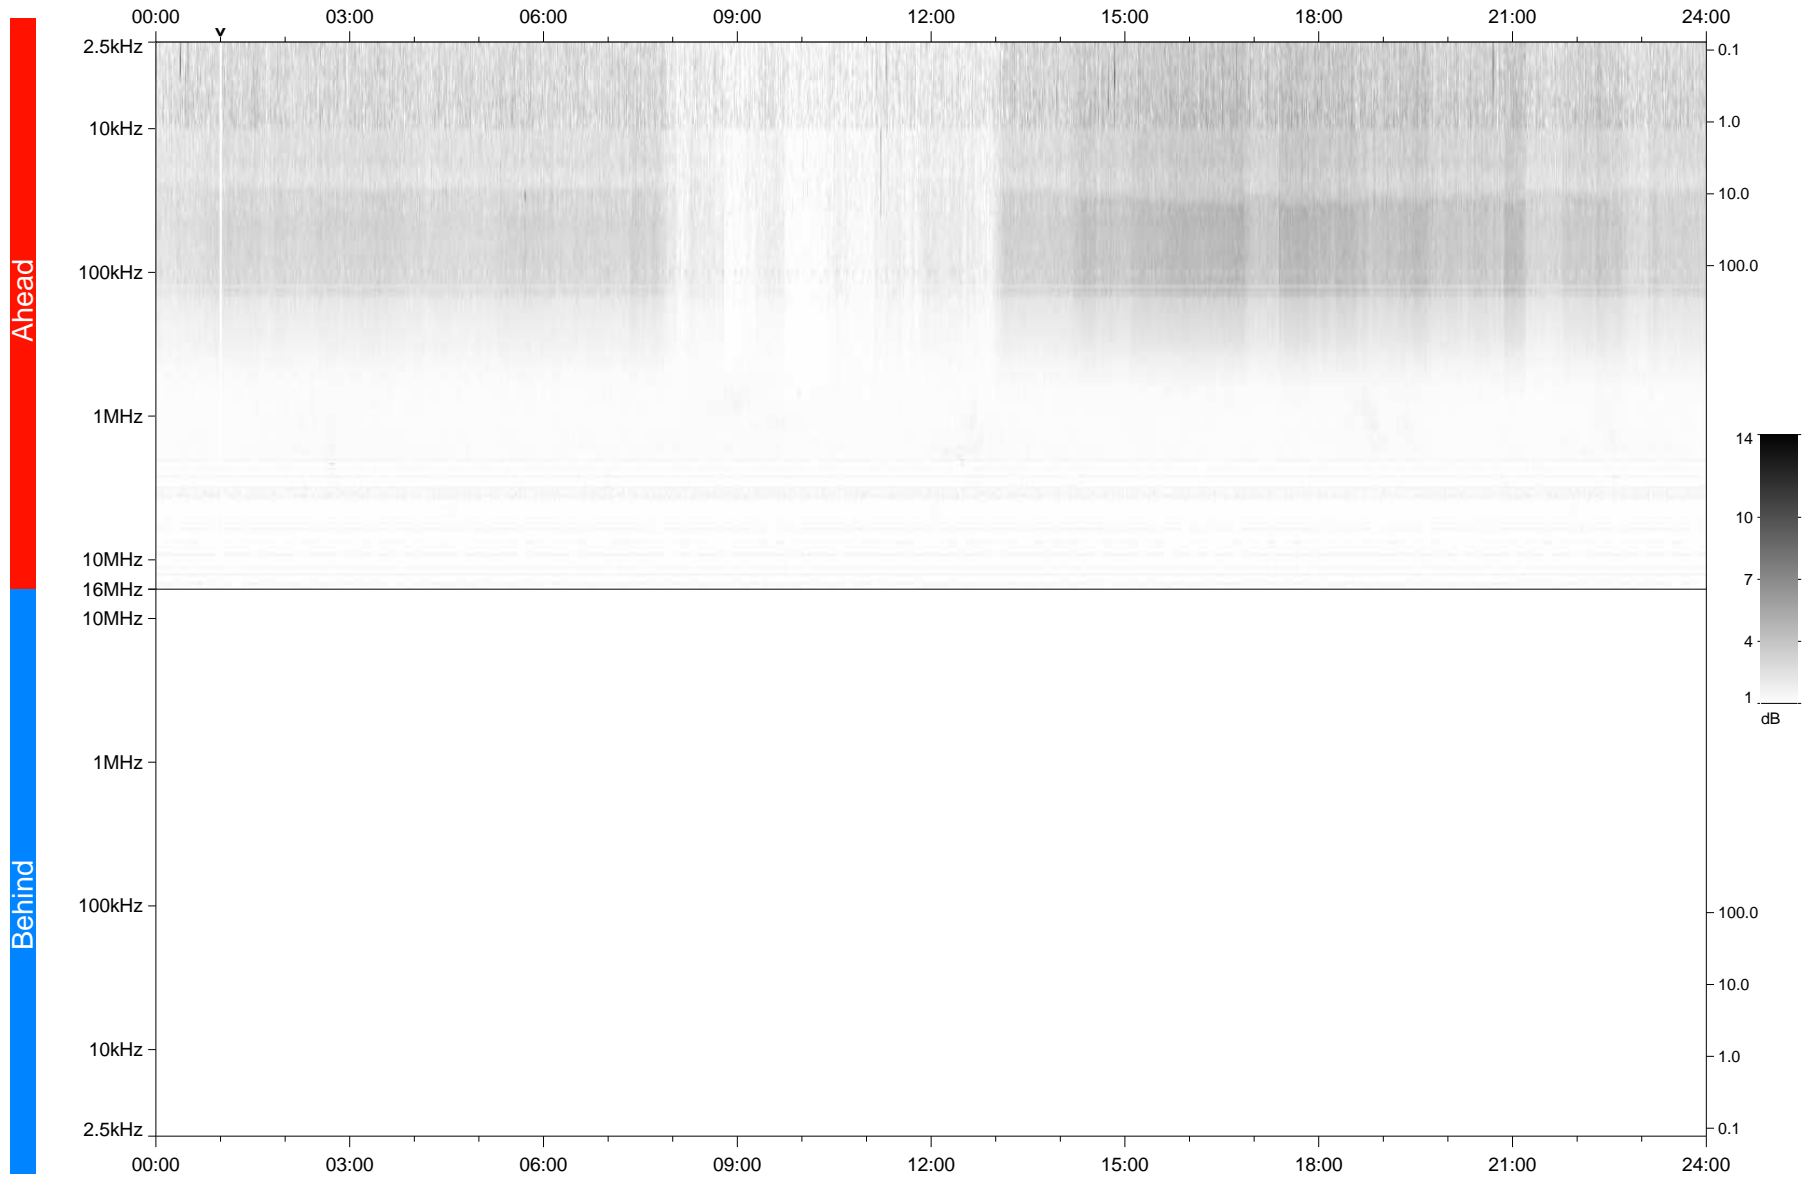

# STEREO/WAVES Daily Summary - 18-Dec-2018 (DOY 352)

Ahead source file: swaves\_ahead\_2018\_352\_1\_05.fin  
Ahead PSE Angle: -100.9°

Behind PSE Angle: 104.2°  
Behind source file: No STEREO-B data

Time (UTC)

file: stereo\_swaves\_daily-summary\_gray\_20181218\_v04  
made by: space.umn.edu on macOS with TDL 8.8.2 on 2022-10-06 16:00:54, with Tlib V945 / dynspec V311