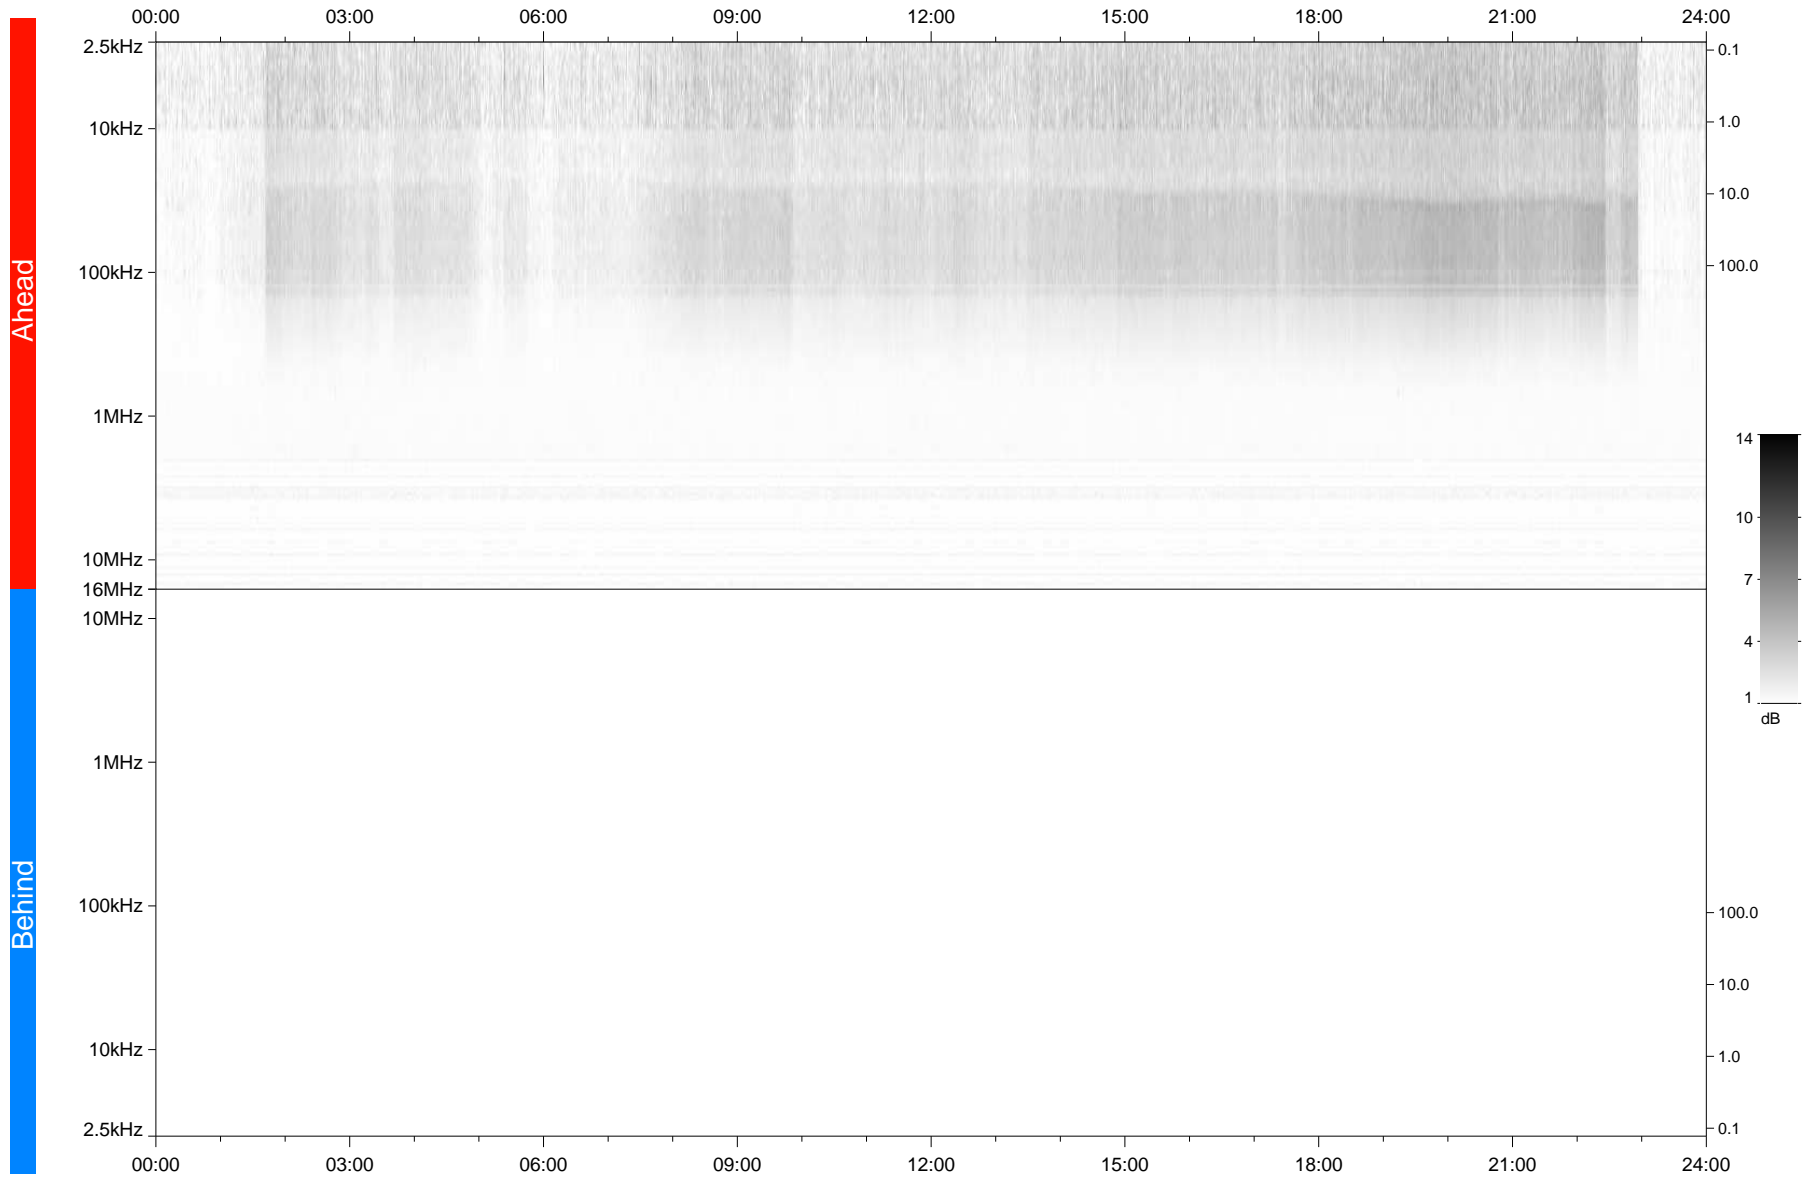

# STEREO/WAVES Daily Summary - 05-Dec-2018 (DOY 339)

Ahead source file: swaves\_ahead\_2018\_339\_1\_05.fin  
Ahead PSE Angle: -101.4°

Behind PSE Angle: 104.8°  
Behind source file: No STEREO-B data

Time (UTC)

file: stereo\_swaves\_daily-summary\_gray\_20181205\_v04  
made by: space.umn.edu on macOS with TDL 8.8.2 on 2022-10-06 15:41:19, with Tlib V945 / dynspec V311