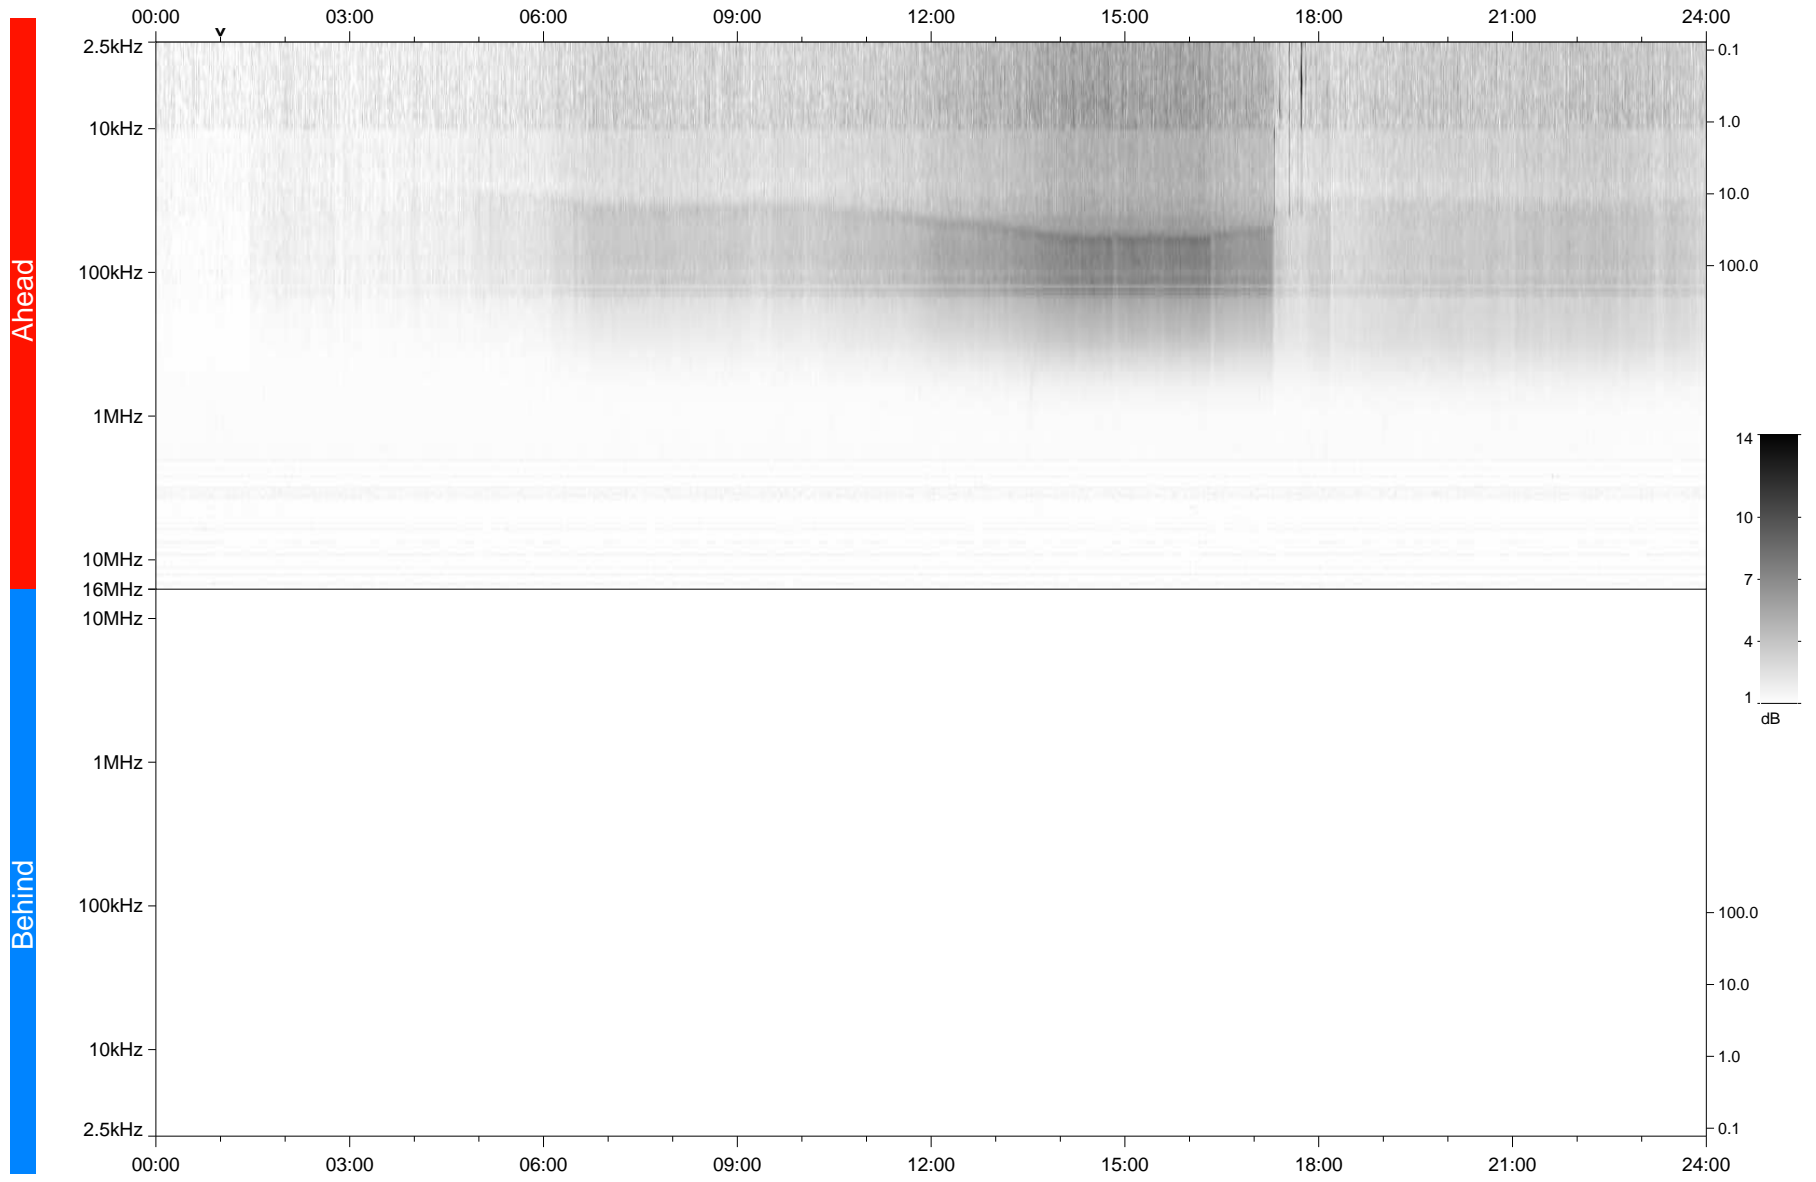

# STEREO/WAVES Daily Summary - 22-Nov-2018 (DOY 326)

Ahead source file: swaves\_ahead\_2018\_326\_1\_05.fin  
Ahead PSE Angle: -102.0°

Behind PSE Angle: 105.3°  
Behind source file: No STEREO-B data

Time (UTC)

file: stereo\_swaves\_daily-summary\_gray\_20181122\_v04  
made by: space.umn.edu on macOS with TDL 8.8.2 on 2022-10-06 15:21:50, with Tlib V945 / dynspec V311