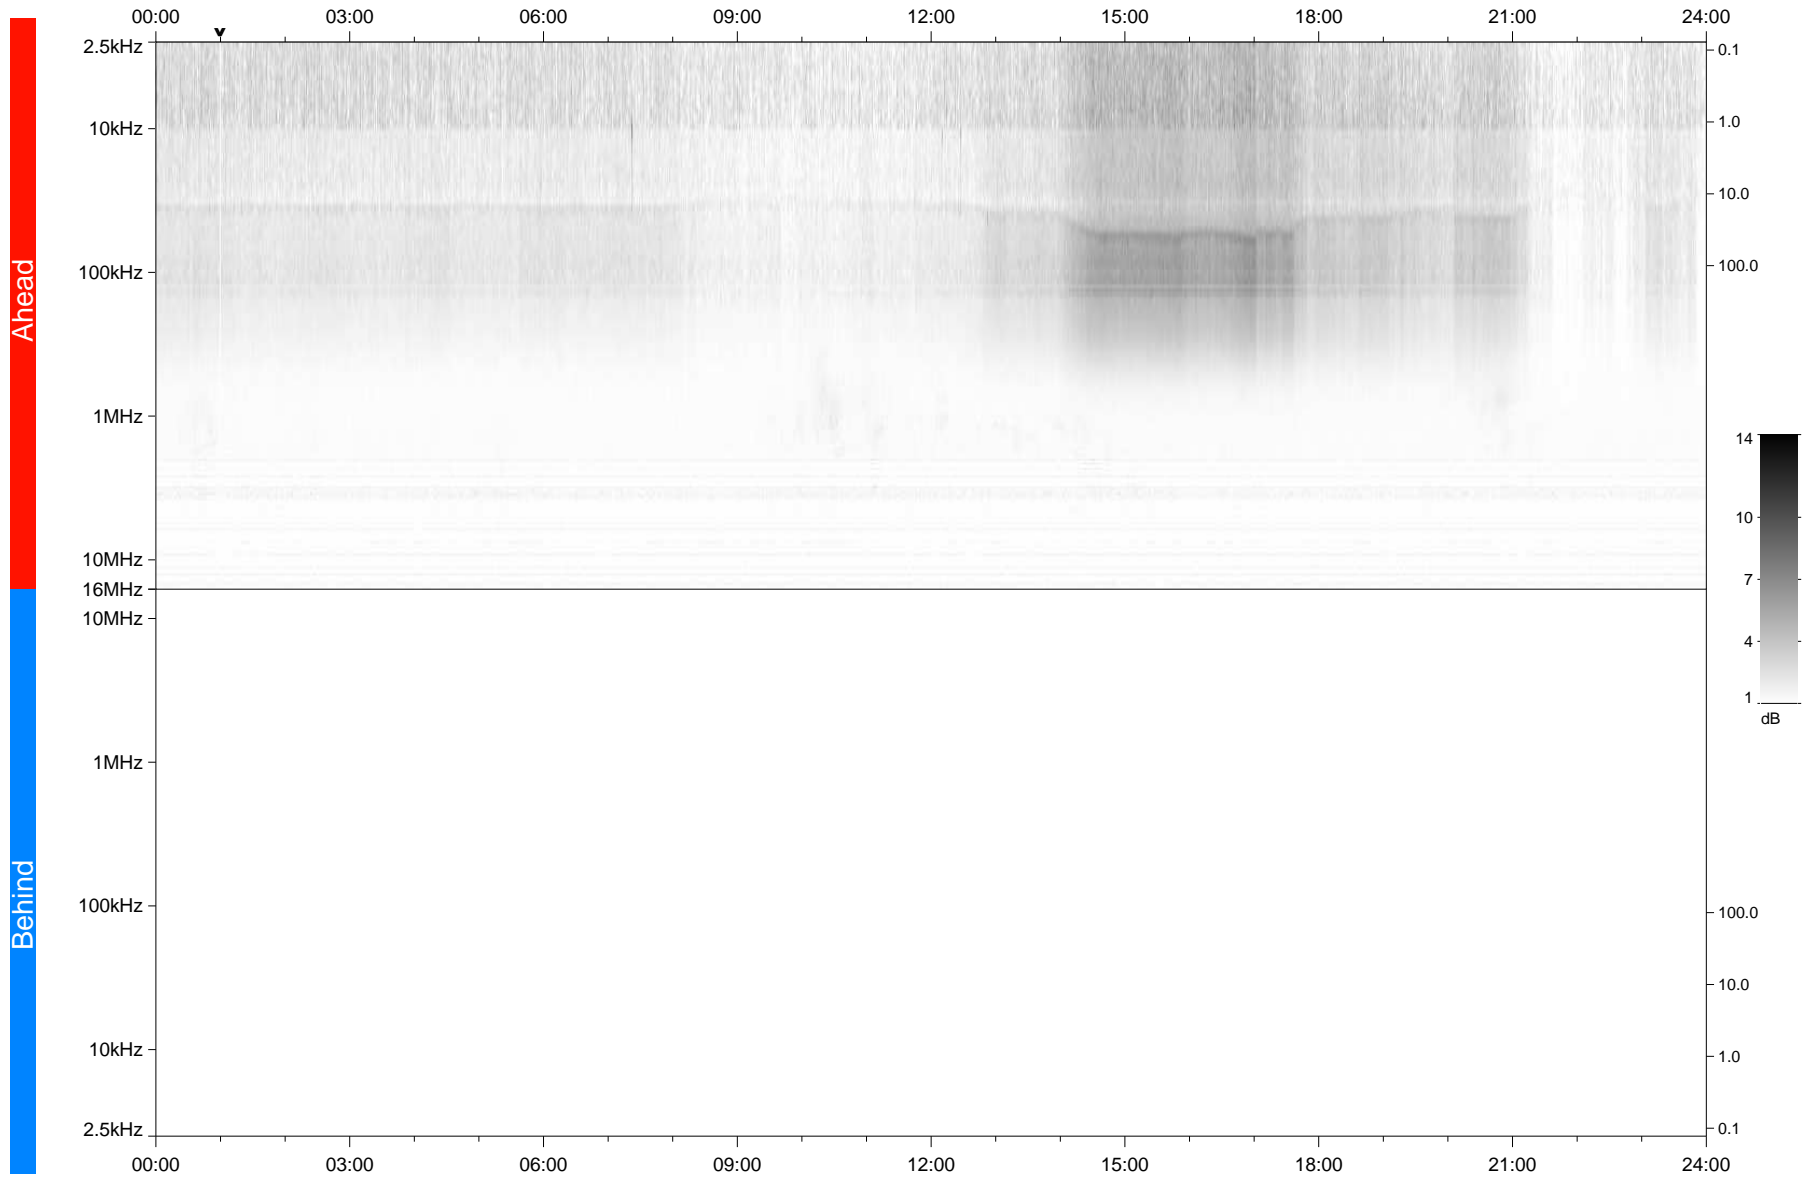

# STEREO/WAVES Daily Summary - 14-Nov-2018 (DOY 318)

Ahead source file: swaves\_ahead\_2018\_318\_1\_06.fin  
Ahead PSE Angle: -102.3°

Behind PSE Angle: 105.5°  
Behind source file: No STEREO-B data

Time (UTC)

file: stereo\_swaves\_daily-summary\_gray\_20181114\_v04  
made by: space.umn.edu on macOS with TDL 8.8.2 on 2022-10-06 15:09:51, with TLib V945 / dynspec V311