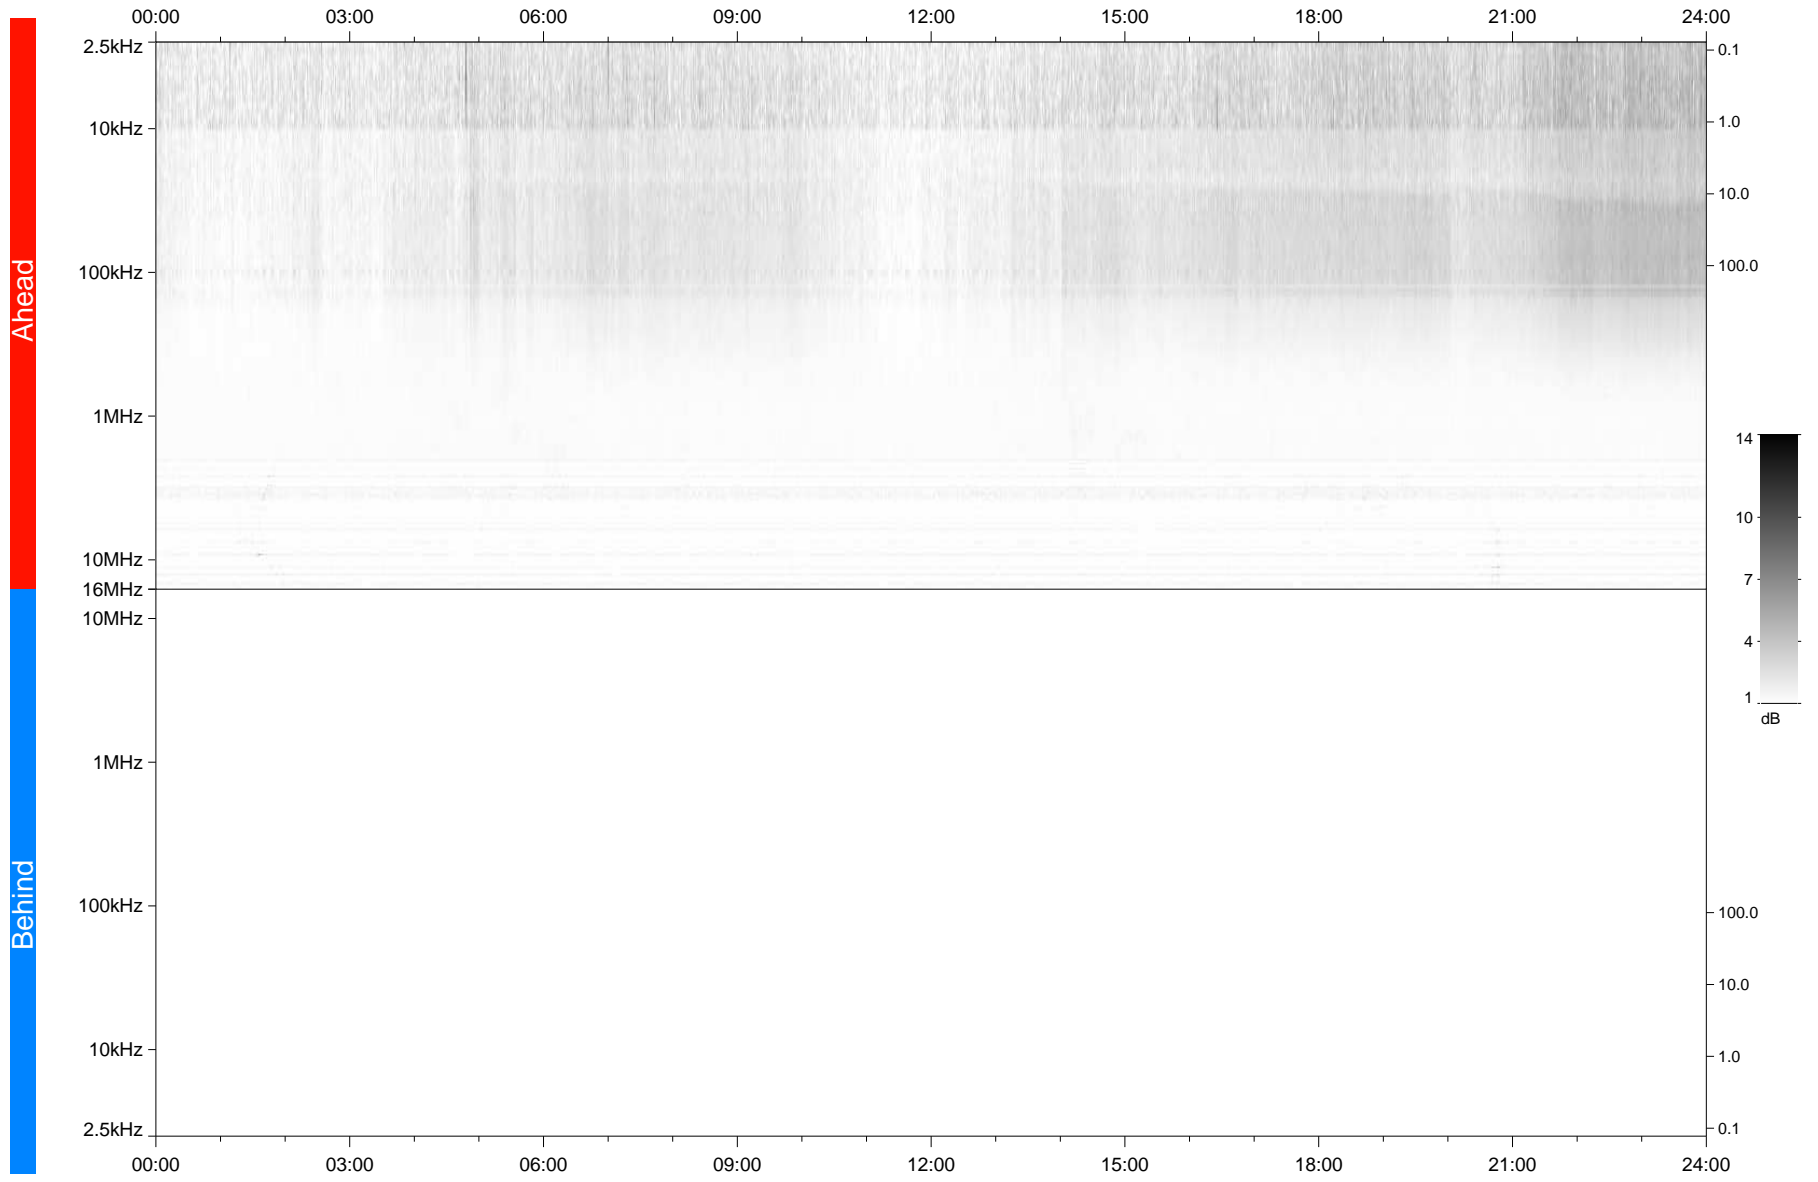

# STEREO/WAVES Daily Summary - 13-Nov-2018 (DOY 317)

Ahead source file: swaves\_ahead\_2018\_317\_1\_07.fin  
Ahead PSE Angle: -102.4°

Behind PSE Angle: 105.5°  
Behind source file: No STEREO-B data

Time (UTC)

file: stereo\_swaves\_daily-summary\_gray\_20181113\_v04  
made by: space.umn.edu on macOS with TDL 8.8.2 on 2022-10-06 15:08:19, with TMLib V945 / dynspec V311