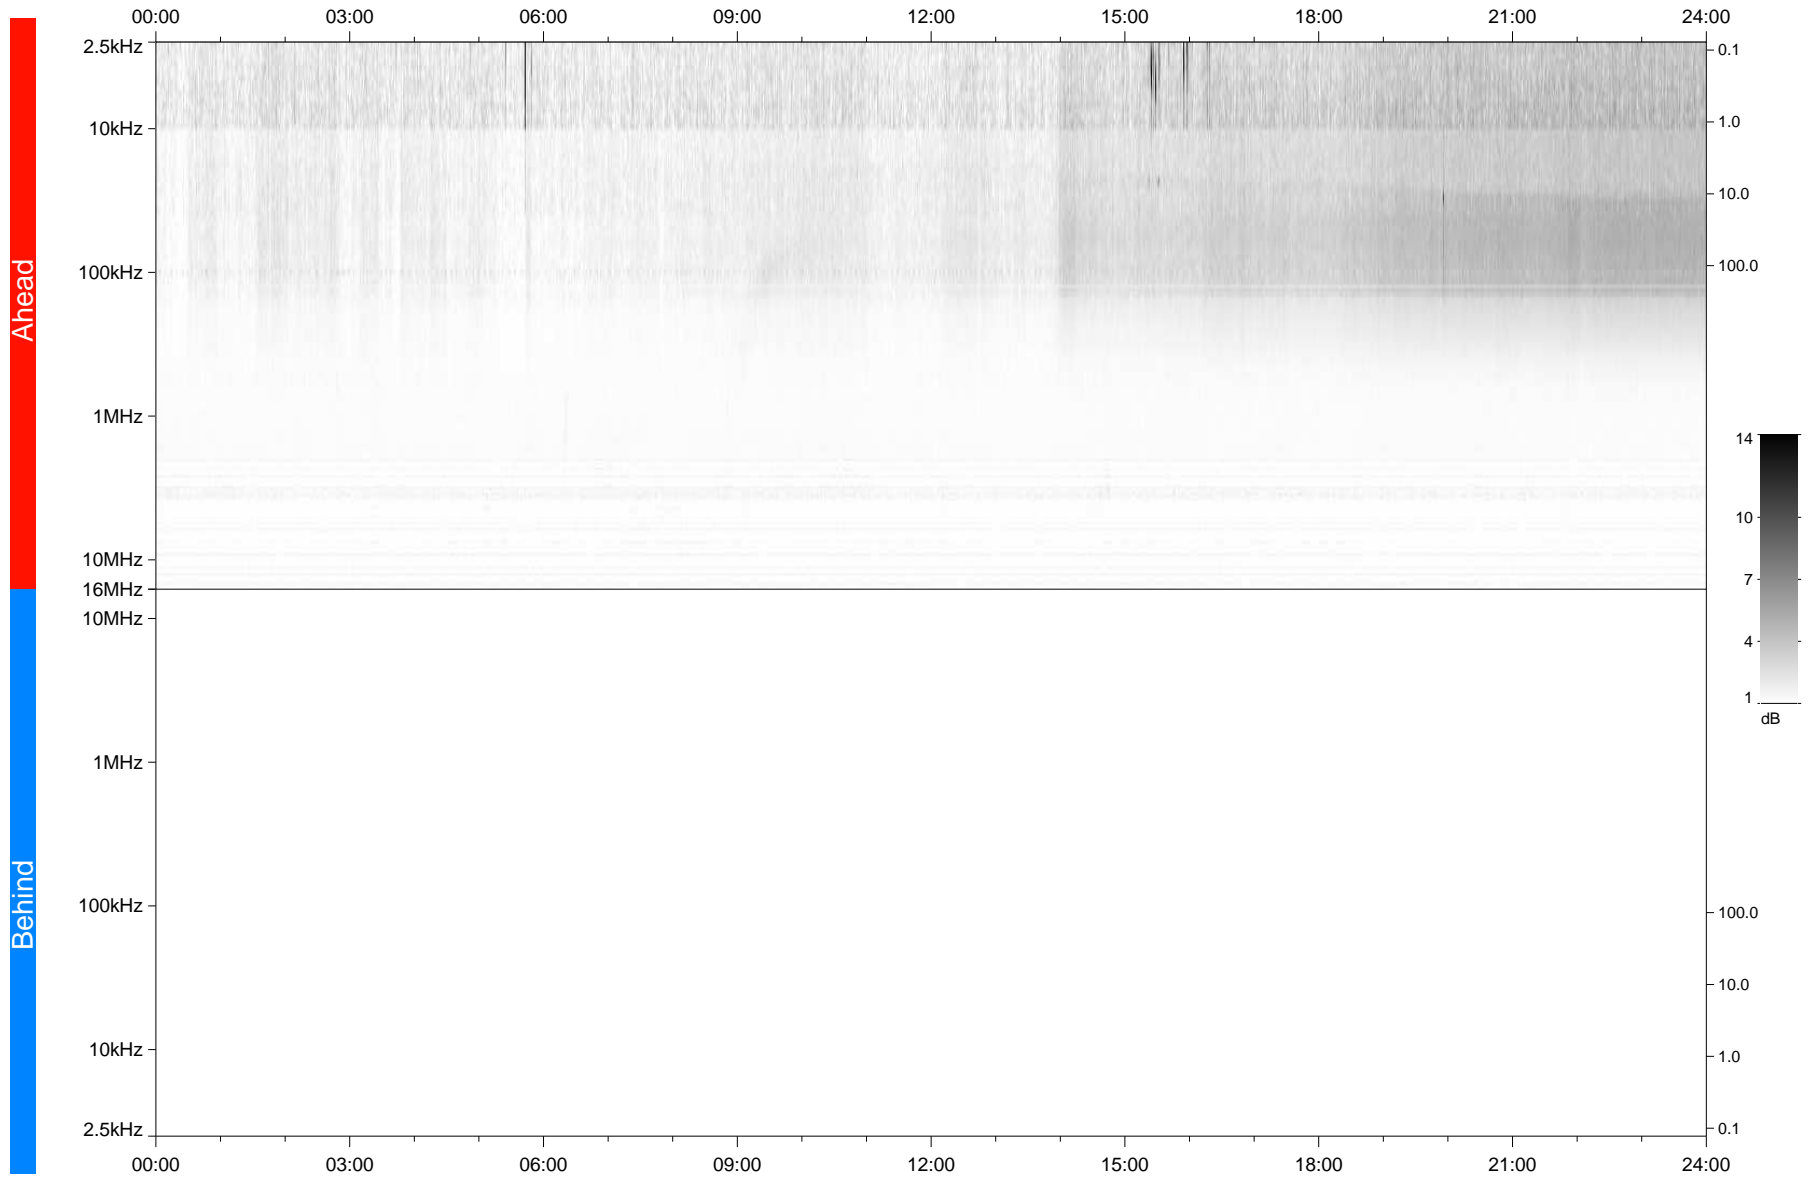

# STEREO/WAVES Daily Summary - 03-Nov-2018 (DOY 307)

Ahead source file: swaves\_ahead\_2018\_307\_1\_05.fin  
Ahead PSE Angle: -103.0°

Behind PSE Angle: 105.5°  
Behind source file: No STEREO-B data

Time (UTC)

file: stereo\_swaves\_daily-summary\_gray\_20181103\_v04  
made by: space.umn.edu on macOS with TDL 8.8.2 on 2022-10-06 14:53:21, with TLib V945 / dynspec V311