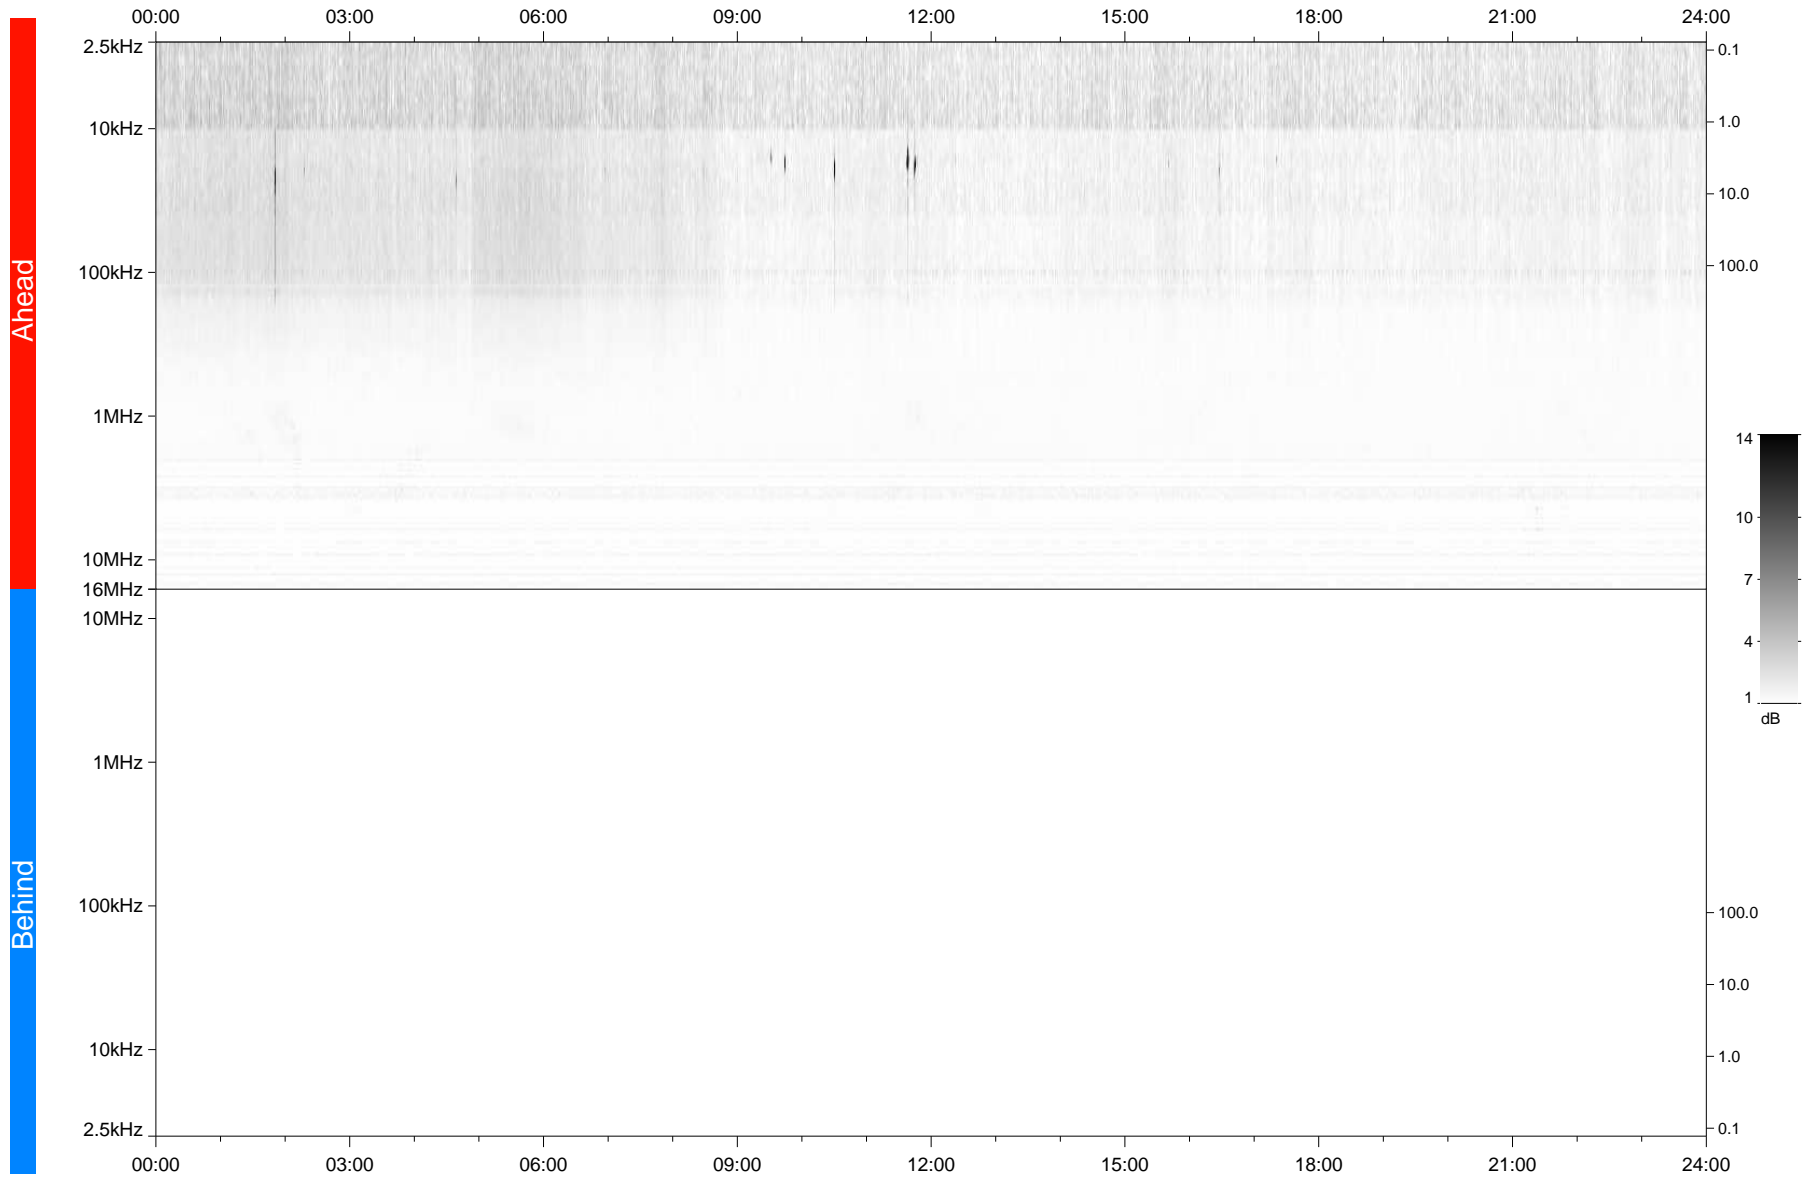

# STEREO/WAVES Daily Summary - 28-Oct-2018 (DOY 301)

Ahead source file: swaves Ahead\_2018\_301\_1\_05.fin  
Ahead PSE Angle: -103.3°

Behind PSE Angle: 105.5°  
Behind source file: No STEREO-B data

Time (UTC)

file: stereo\_swaves\_daily-summary\_gray\_20181028\_v04  
made by: space.umn.edu on macOS with IDL 8.8.2 on 2022-10-06 14:44:22, with TMLib V945 / dynspec V311