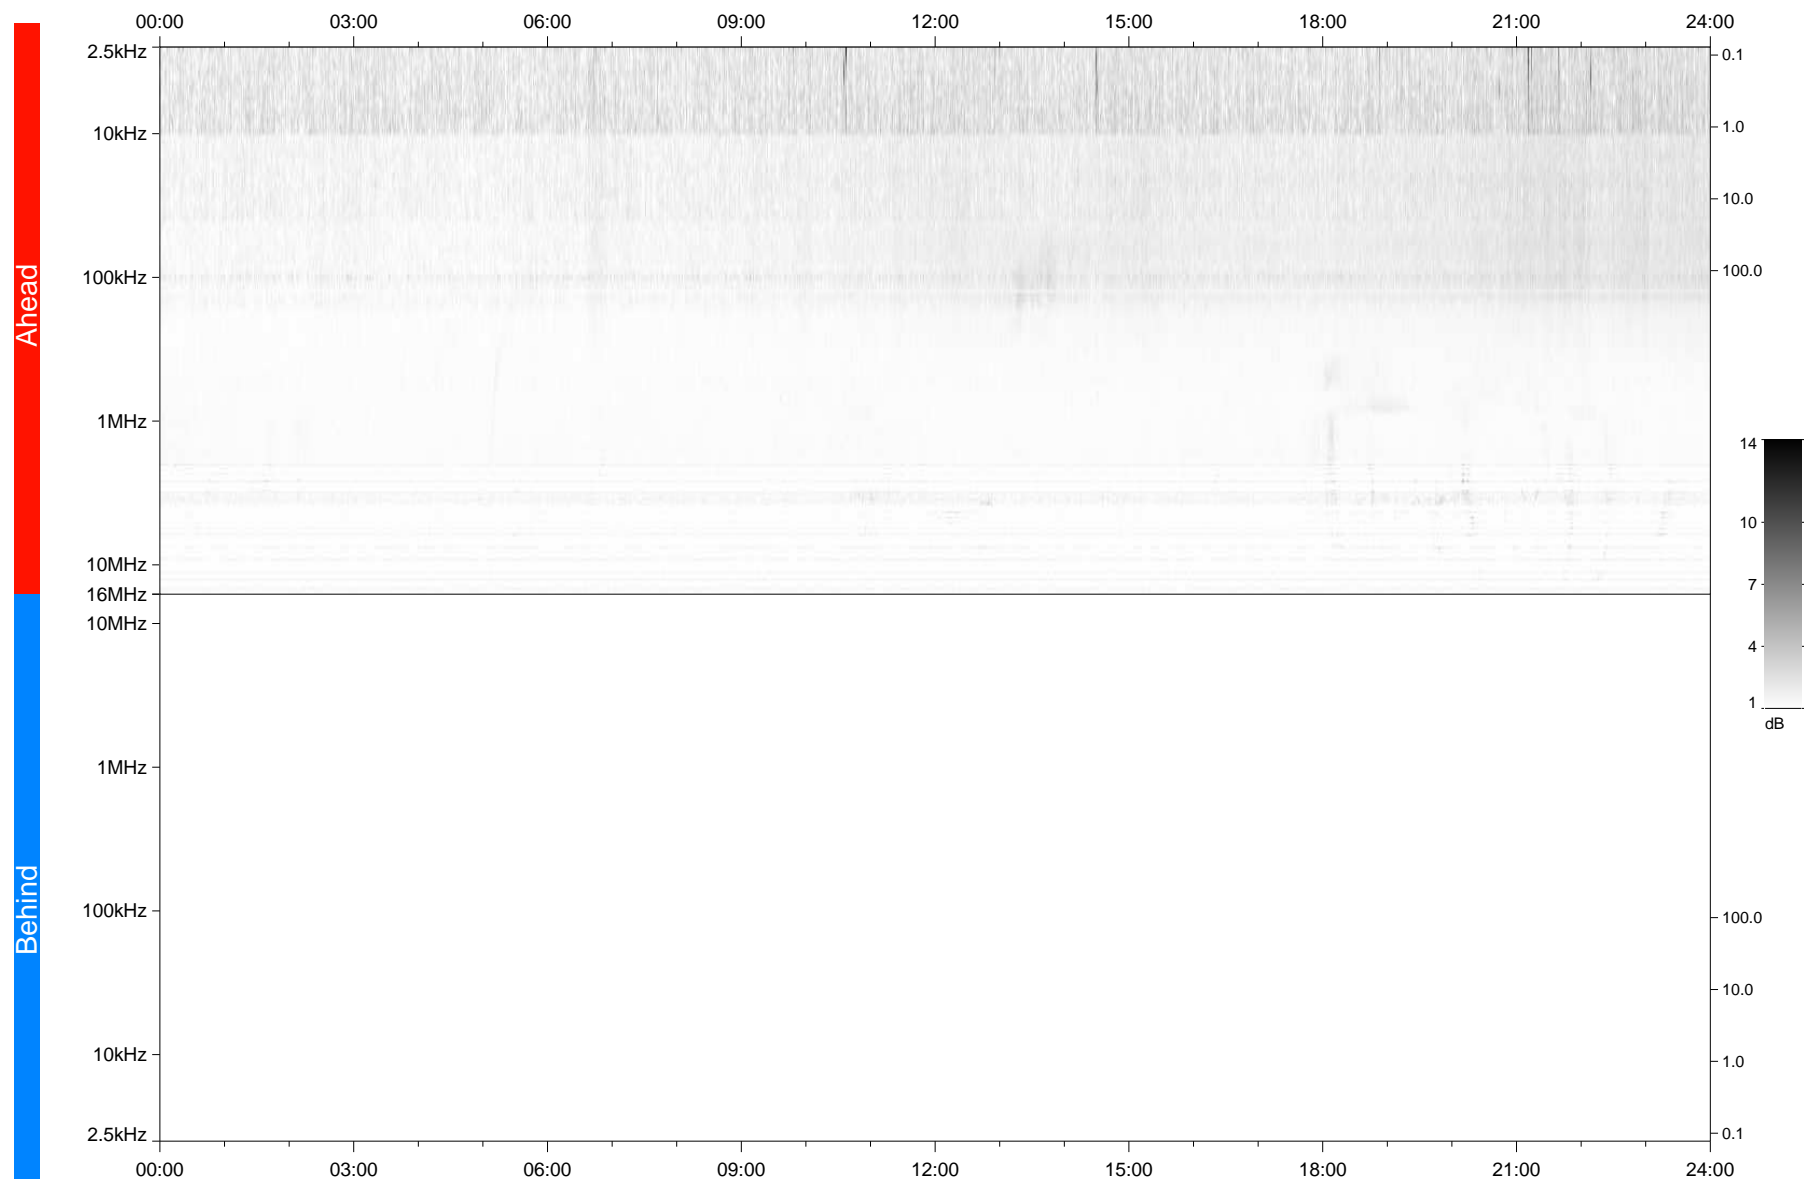

# STEREO/WAVES Daily Summary - 10-Oct-2018 (DOY 283)

Ahead source file: swaves\_ahead\_2018\_283\_1\_05.fin  
Ahead PSE Angle: -104.4°

Behind PSE Angle: 105.3°  
Behind source file: No STEREO-B data

Time (UTC)

file: stereo\_swaves\_daily-summary\_gray\_20181010\_v04  
made by: space.umn.edu on macOS with TDL 8.8.2 on 2022-10-06 14:17:24, with TLib V945 / dynspec V311