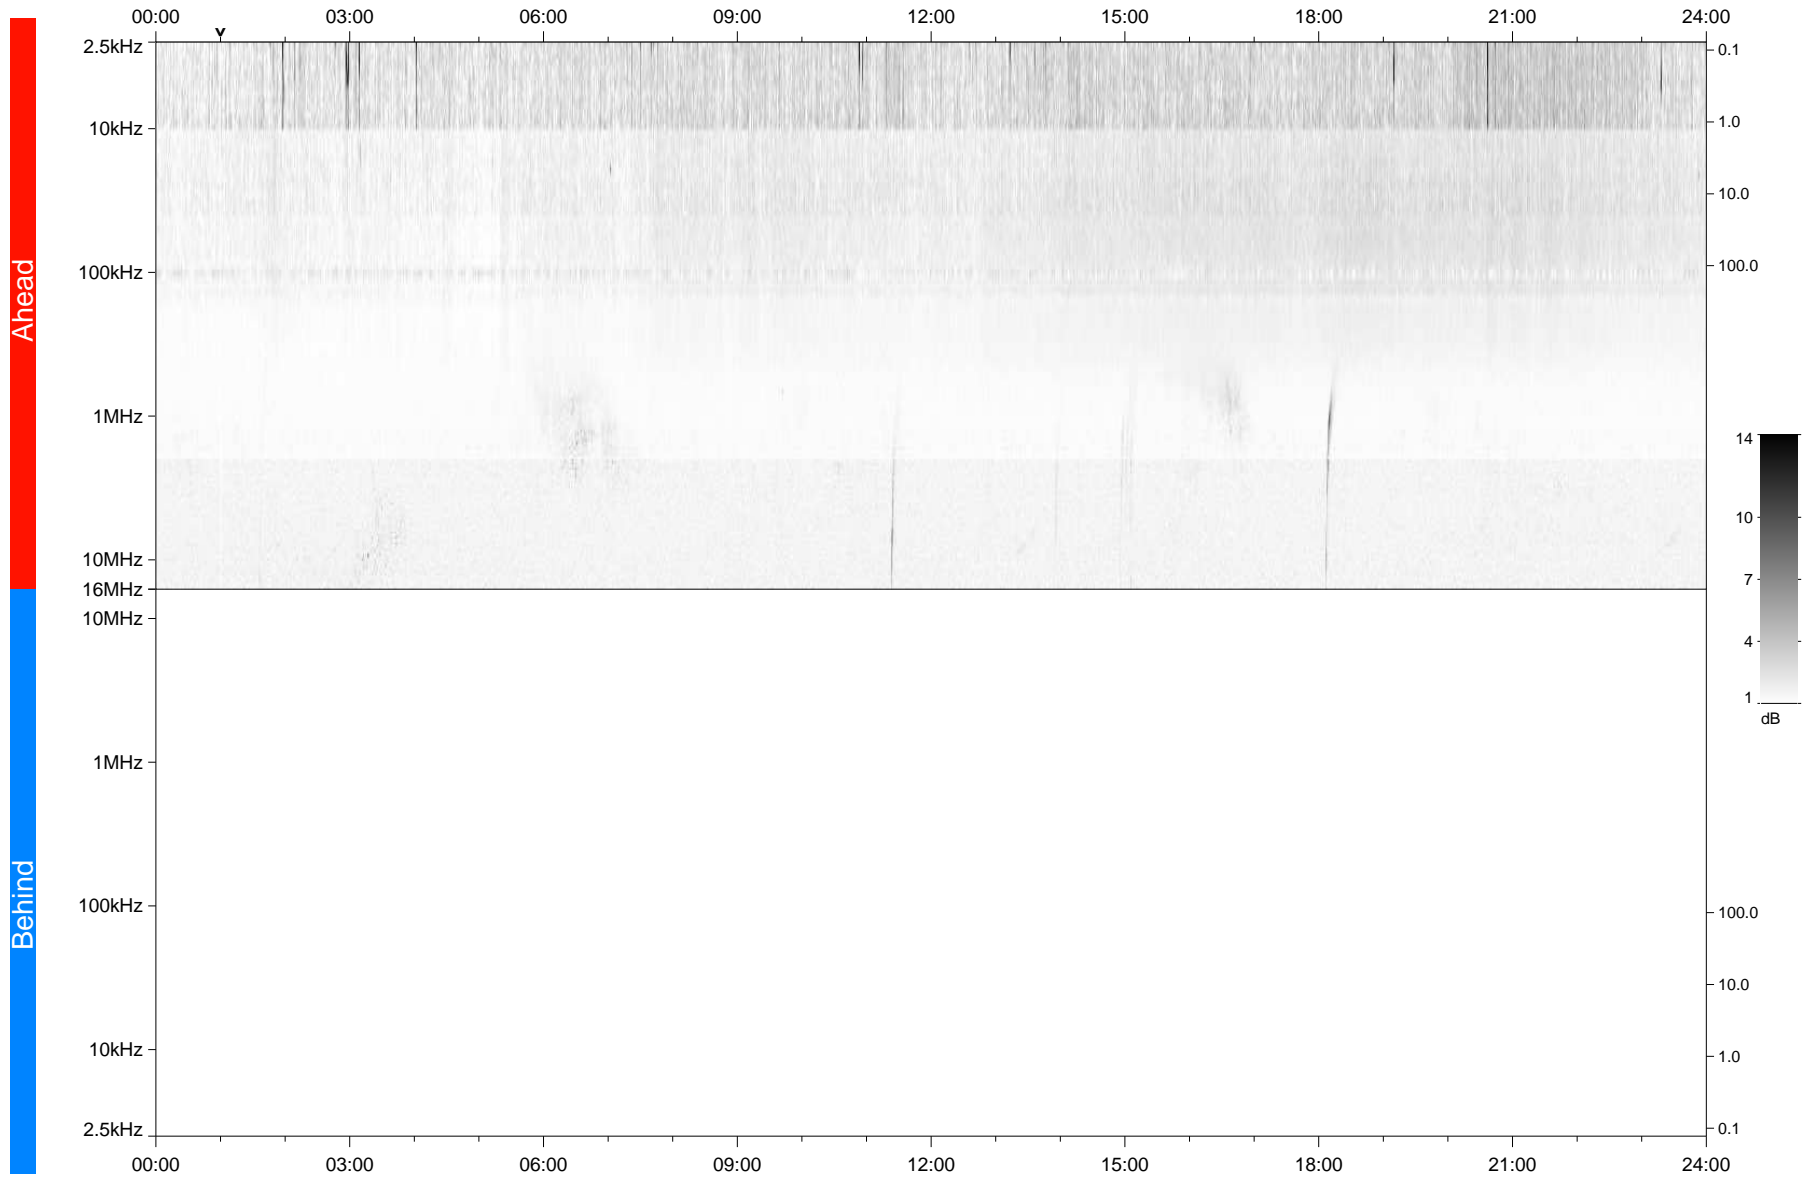

# STEREO/WAVES Daily Summary - 27-Jun-2018 (DOY 178)

Ahead source file: swaves Ahead\_2018\_178\_1\_05.fin  
Ahead PSE Angle: -112.8°

Behind PSE Angle: 104.9°  
Behind source file: No STEREO-B data

Time (UTC)

file: stereo\_swaves\_daily-summary\_gray\_20180627\_v04  
made by: space.umn.edu on macOS with IDL 8.8.2 on 2022-10-06 11:44:25, with TLib V945 / dynspec V311