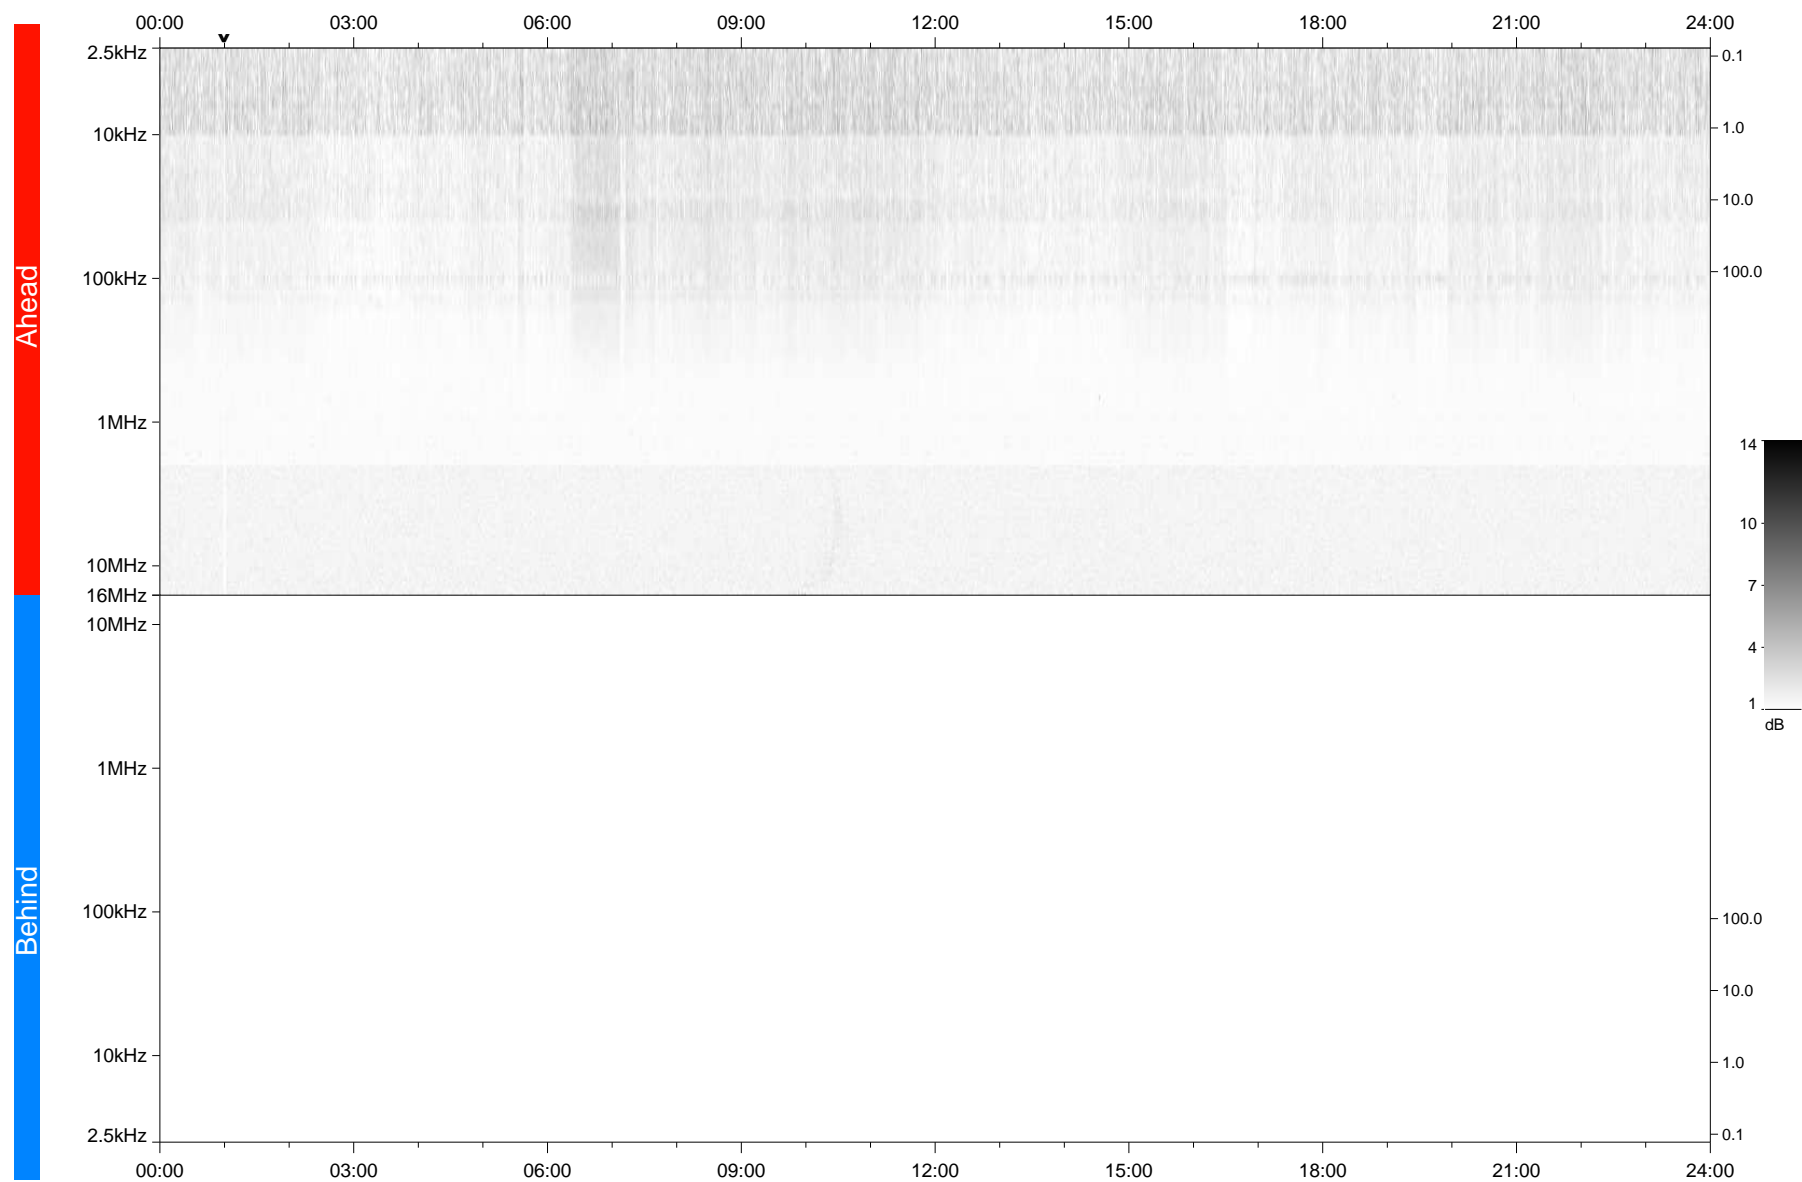

# STEREO/WAVES Daily Summary - 08-Apr-2018 (DOY 098)

Ahead source file: swaves\_ahead\_2018\_098\_1\_05.fin  
Ahead PSE Angle: -118.3°

Behind PSE Angle: 112.2°  
Behind source file: No STEREO-B data

Time (UTC)

file: stereo\_swaves\_daily-summary\_gray\_20180408\_v04  
made by: space.umn.edu on macOS with TDL 8.8.2 on 2022-10-06 09:49:05, with TLib V945 / dynspec V311