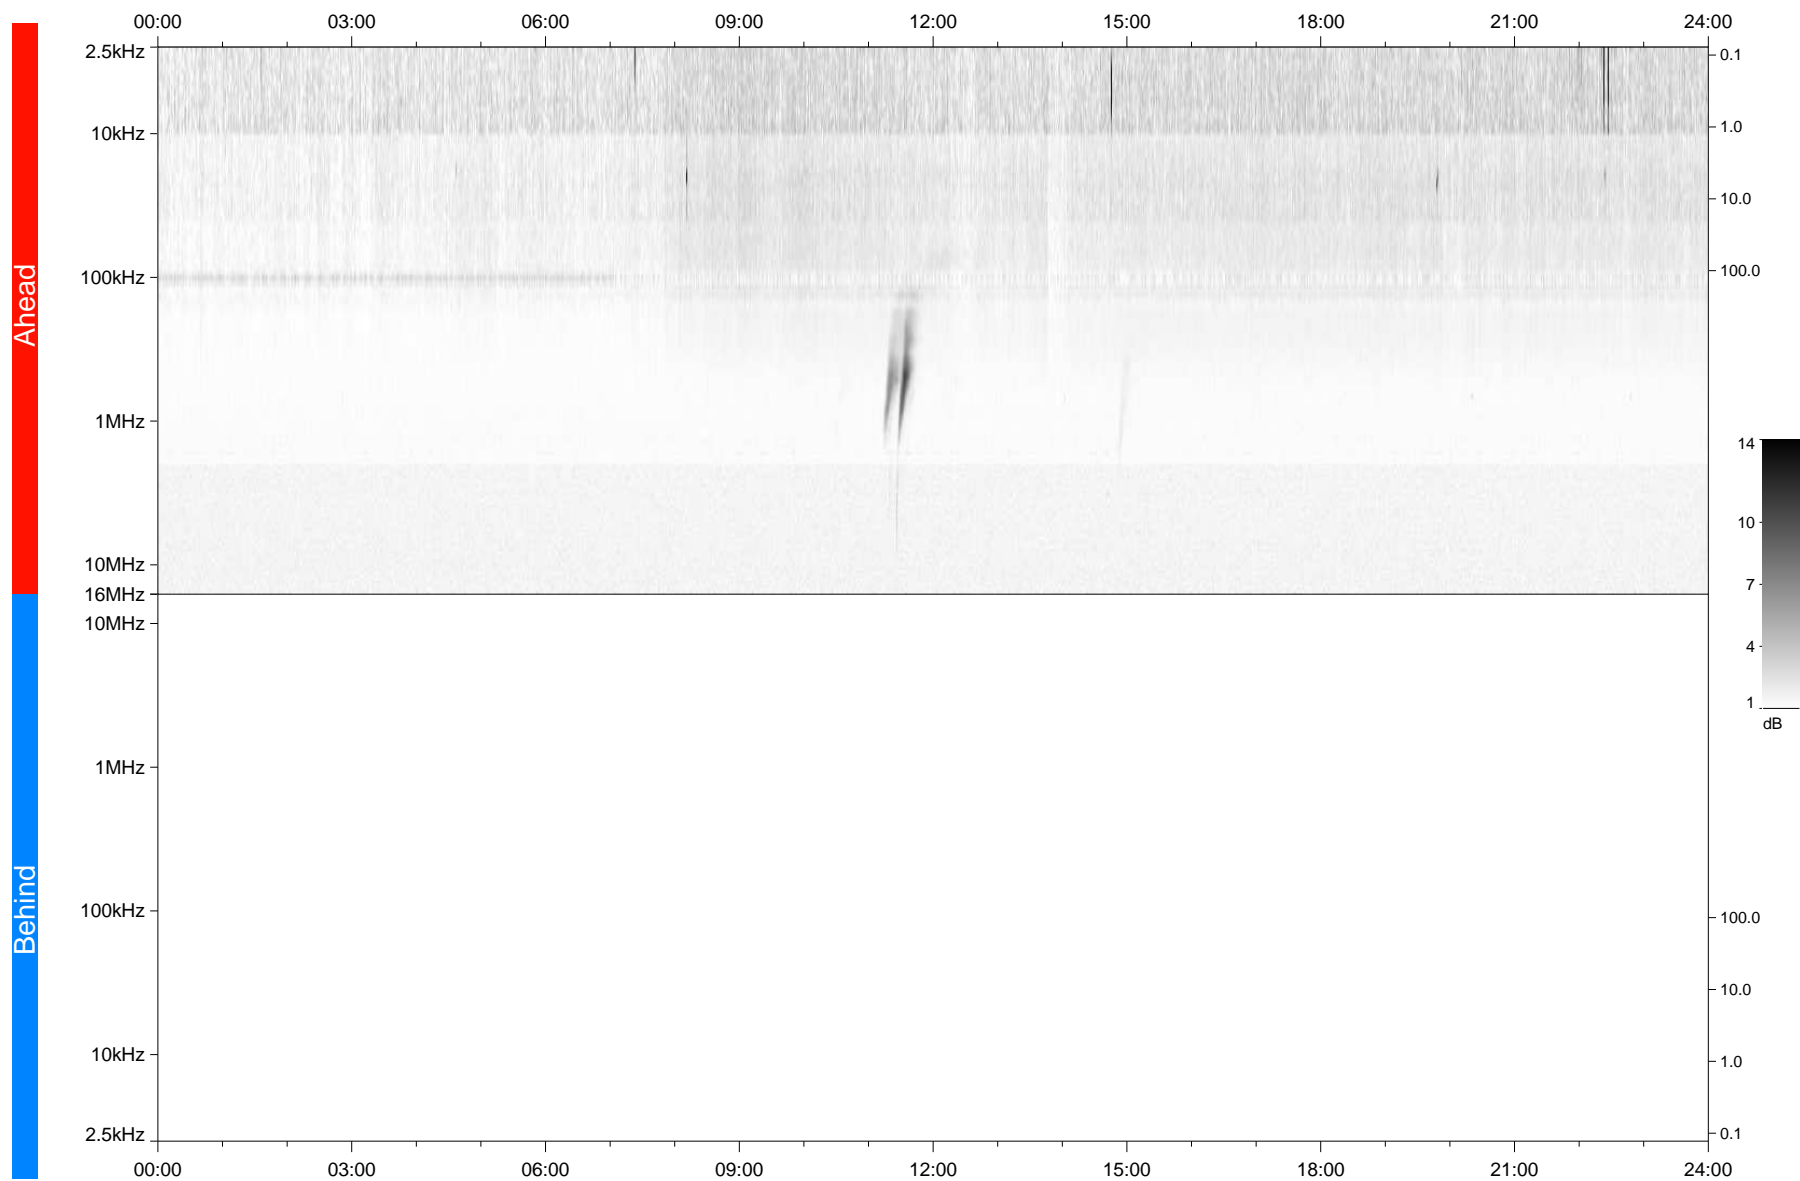

# STEREO/WAVES Daily Summary - 28-Mar-2018 (DOY 087)

Ahead source file: swaves\_ahead\_2018\_087\_1\_05.fin  
Ahead PSE Angle: -118.9°

Behind PSE Angle: 113.6°  
Behind source file: No STEREO-B data

Time (UTC)

file: stereo\_swaves\_daily-summary\_gray\_20180328\_v04  
made by: space.umn.edu on macOS with TDL 8.8.2 on 2022-10-06 09:33:11, with TLib V945 / dynspec V311