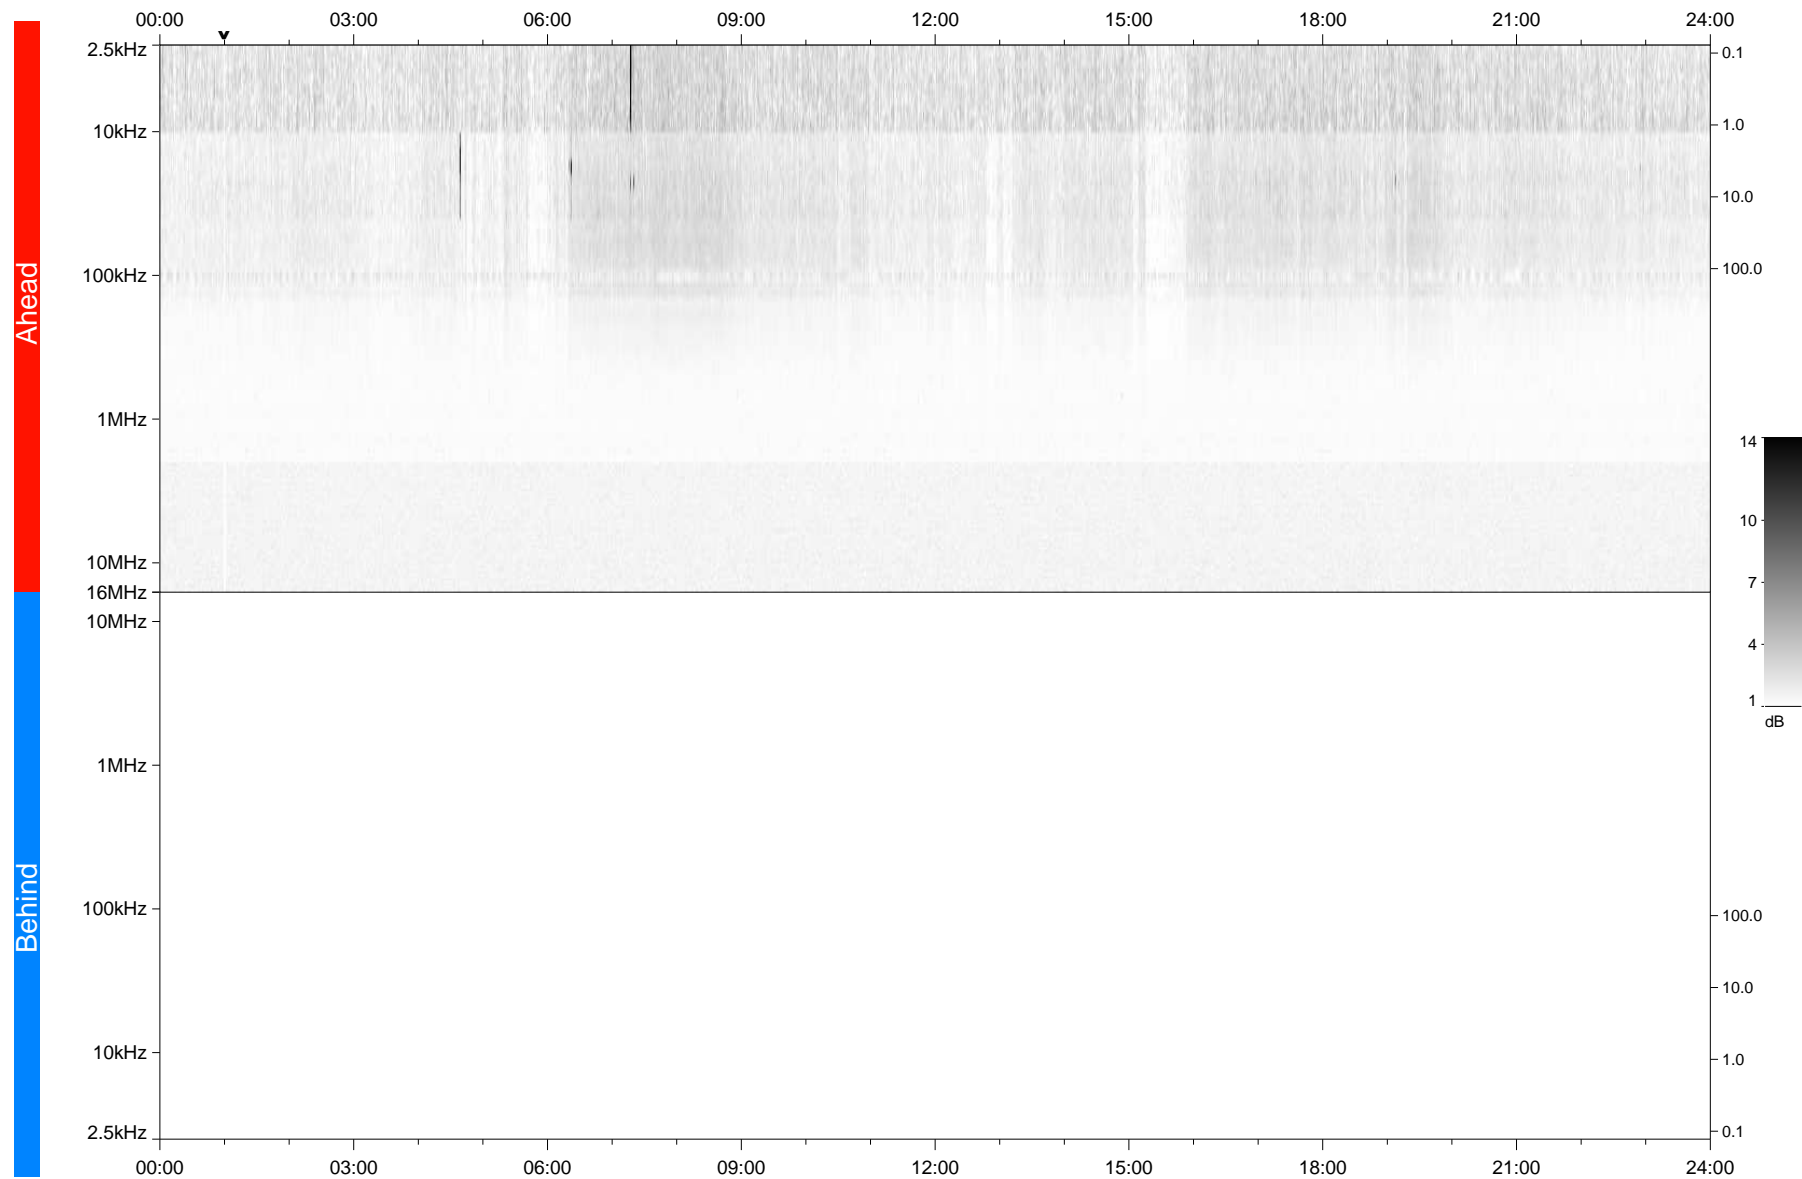

# STEREO/WAVES Daily Summary - 21-Mar-2018 (DOY 080)

Ahead source file: swaves Ahead\_2018\_080\_1\_05.fin  
Ahead PSE Angle: -119.2°

Behind PSE Angle: 114.6°  
Behind source file: No STEREO-B data

Time (UTC)

file: stereo\_swaves\_daily-summary\_gray\_20180321\_v04  
made by: space.umn.edu on macOS with TDL 8.8.2 on 2022-10-06 09:23:03, with TLib V945 / dynspec V311