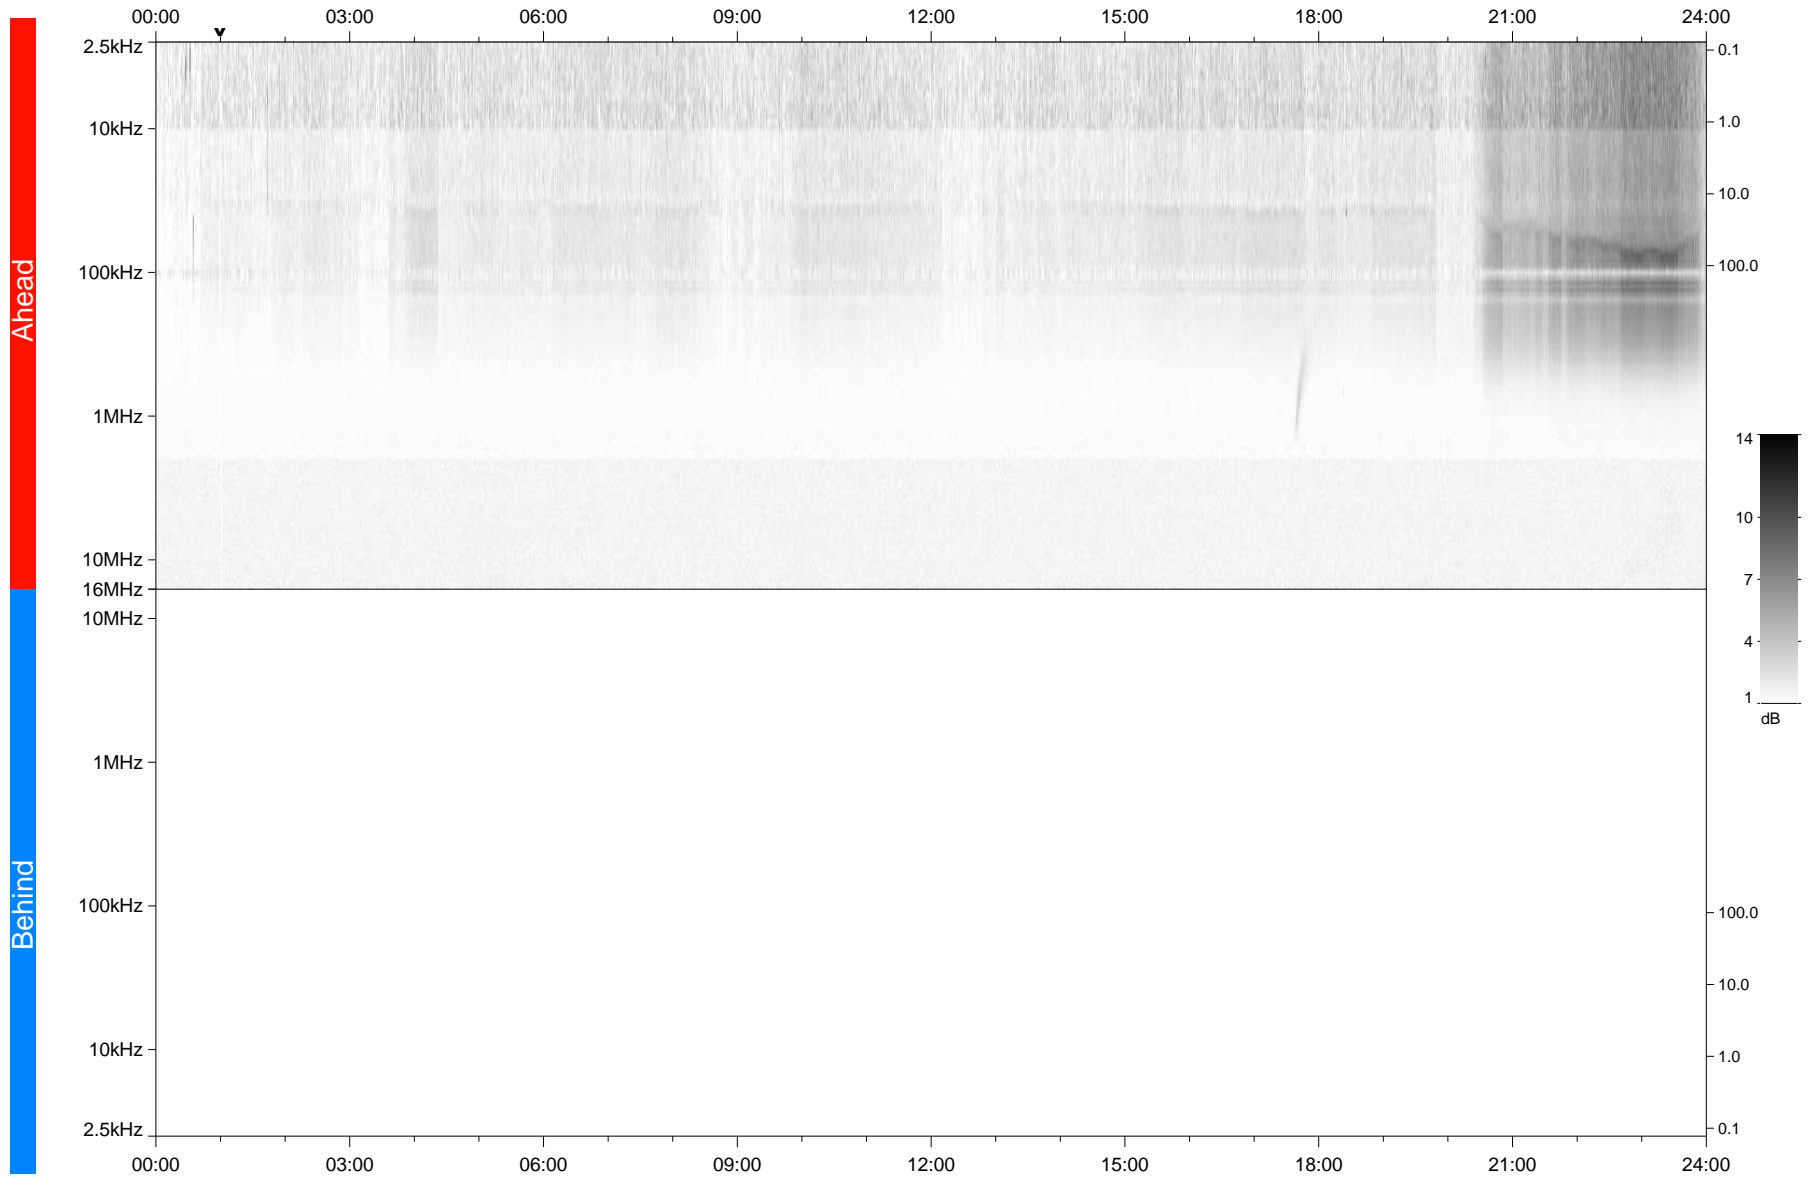

# STEREO/WAVES Daily Summary - 19-Mar-2018 (DOY 078)

Ahead source file: swaves\_ahead\_2018\_078\_1\_05.fin  
Ahead PSE Angle: -119.3°

Behind PSE Angle: 114.9°  
Behind source file: No STEREO-B data

Time (UTC)

file: stereo\_swaves\_daily-summary\_gray\_20180319\_v04  
made by: space.umn.edu on macOS with TDL 8.8.2 on 2022-10-06 09:20:10, with TLib V945 / dynspec V311