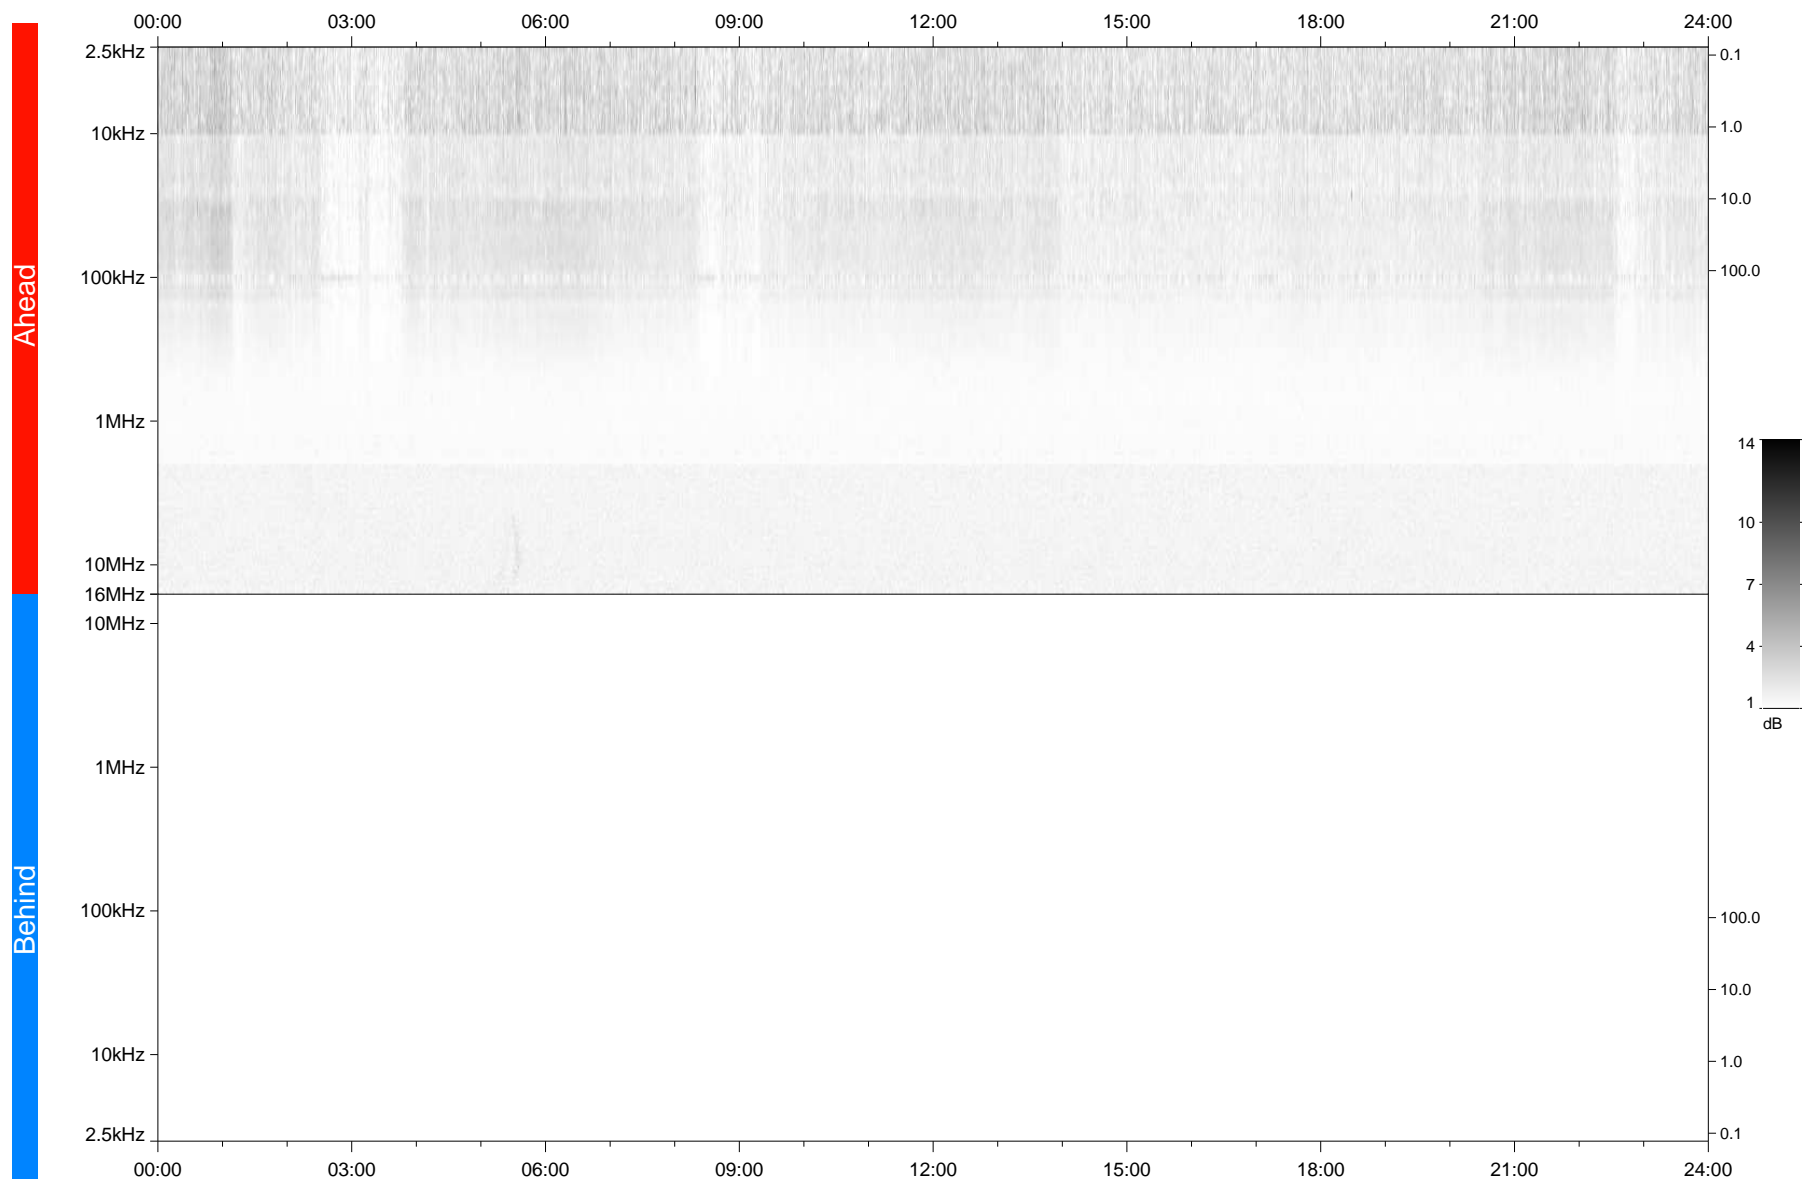

# STEREO/WAVES Daily Summary - 18-Mar-2018 (DOY 077)

Ahead source file: swaves\_ahead\_2018\_077\_1\_05.fin  
Ahead PSE Angle: -119.3°

Behind PSE Angle: 115.1°  
Behind source file: No STEREO-B data

Time (UTC)

file: stereo\_swaves\_daily-summary\_gray\_20180318\_v04  
made by: space.umn.edu on macOS with TDL 8.8.2 on 2022-10-06 09:18:41, with TLib V945 / dynspec V311