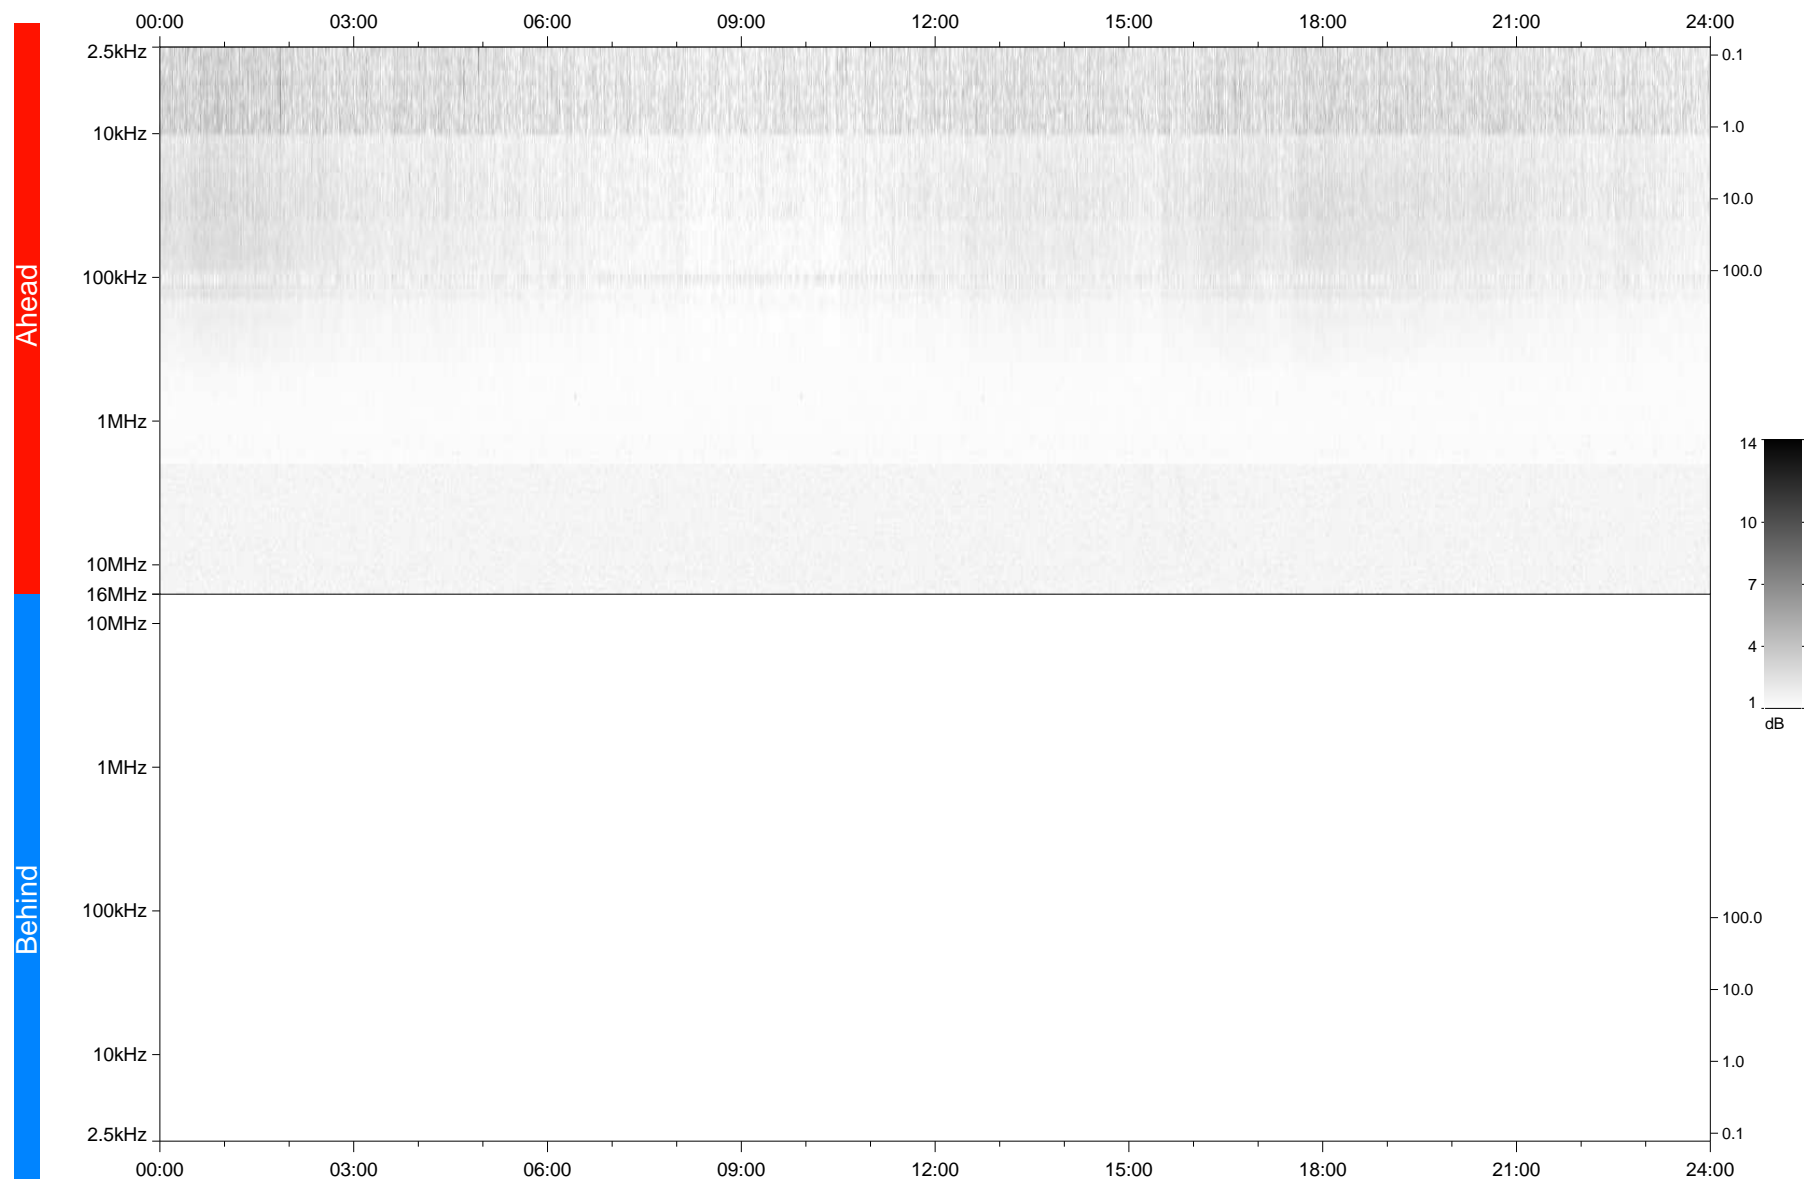

# STEREO/WAVES Daily Summary - 16-Mar-2018 (DOY 075)

Ahead source file: swaves\_ahead\_2018\_075\_1\_05.fin  
Ahead PSE Angle: -119.5°

Behind PSE Angle: 115.3°  
Behind source file: No STEREO-B data

Time (UTC)

file: stereo\_swaves\_daily-summary\_gray\_20180316\_v04  
made by: space.umn.edu on macOS with TDL 8.8.2 on 2022-10-06 09:15:48, with TLib V945 / dynspec V311