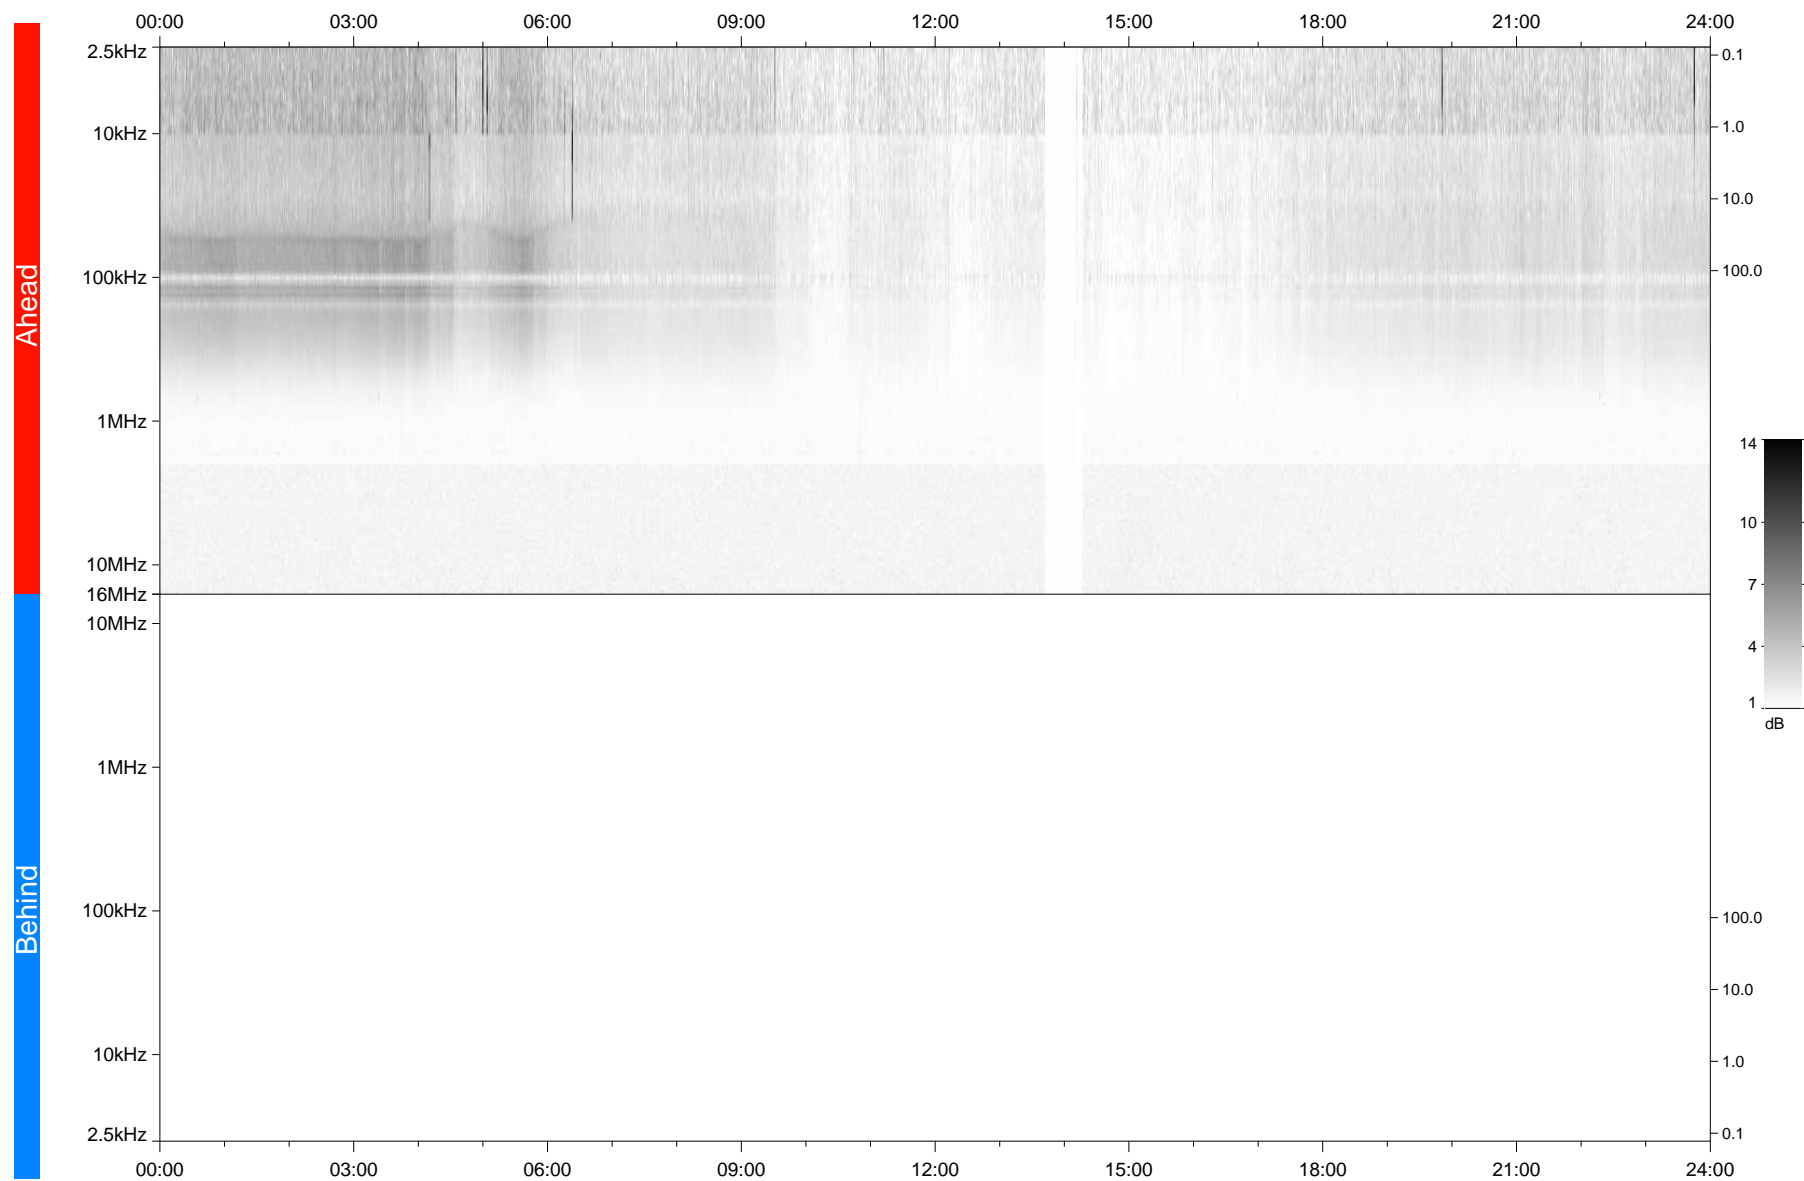

# STEREO/WAVES Daily Summary - 14-Mar-2018 (DOY 073)

Ahead source file: swaves\_ahead\_2018\_073\_1\_05.fin  
Ahead PSE Angle: -119.6°

Behind PSE Angle: 115.6°  
Behind source file: No STEREO-B data

Time (UTC)

file: stereo\_swaves\_daily-summary\_gray\_20180314\_v04  
made by: space.umn.edu on macOS with TDL 8.8.2 on 2022-10-06 09:12:53, with TLib V945 / dynspec V311