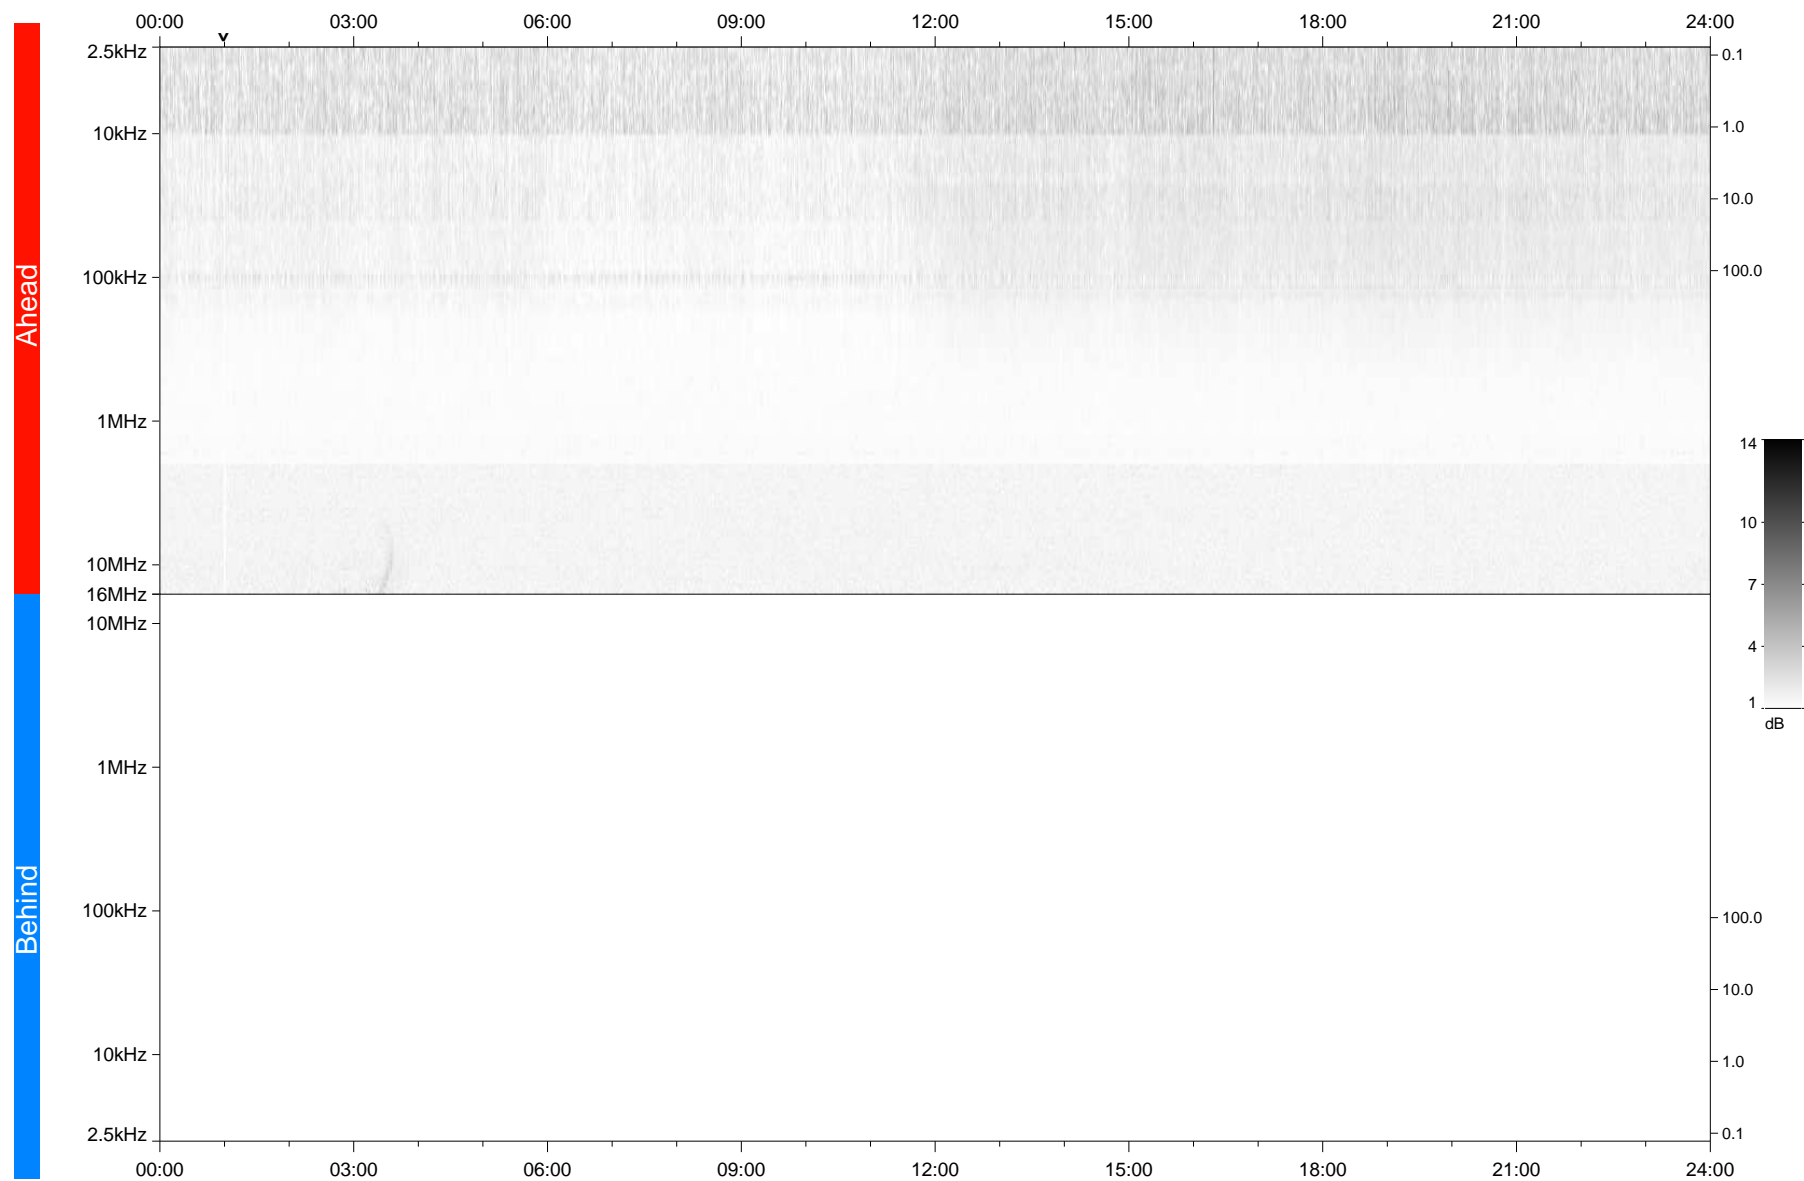

# STEREO/WAVES Daily Summary - 11-Mar-2018 (DOY 070)

Ahead source file: swaves\_ahead\_2018\_070\_1\_05.fin  
Ahead PSE Angle: -119.7°

Behind PSE Angle: 116.0°  
Behind source file: No STEREO-B data

Time (UTC)

file: stereo\_swaves\_daily-summary\_gray\_20180311\_v04  
made by: space.umn.edu on macOS with TDL 8.8.2 on 2022-10-06 09:08:35, with TLib V945 / dynspec V311