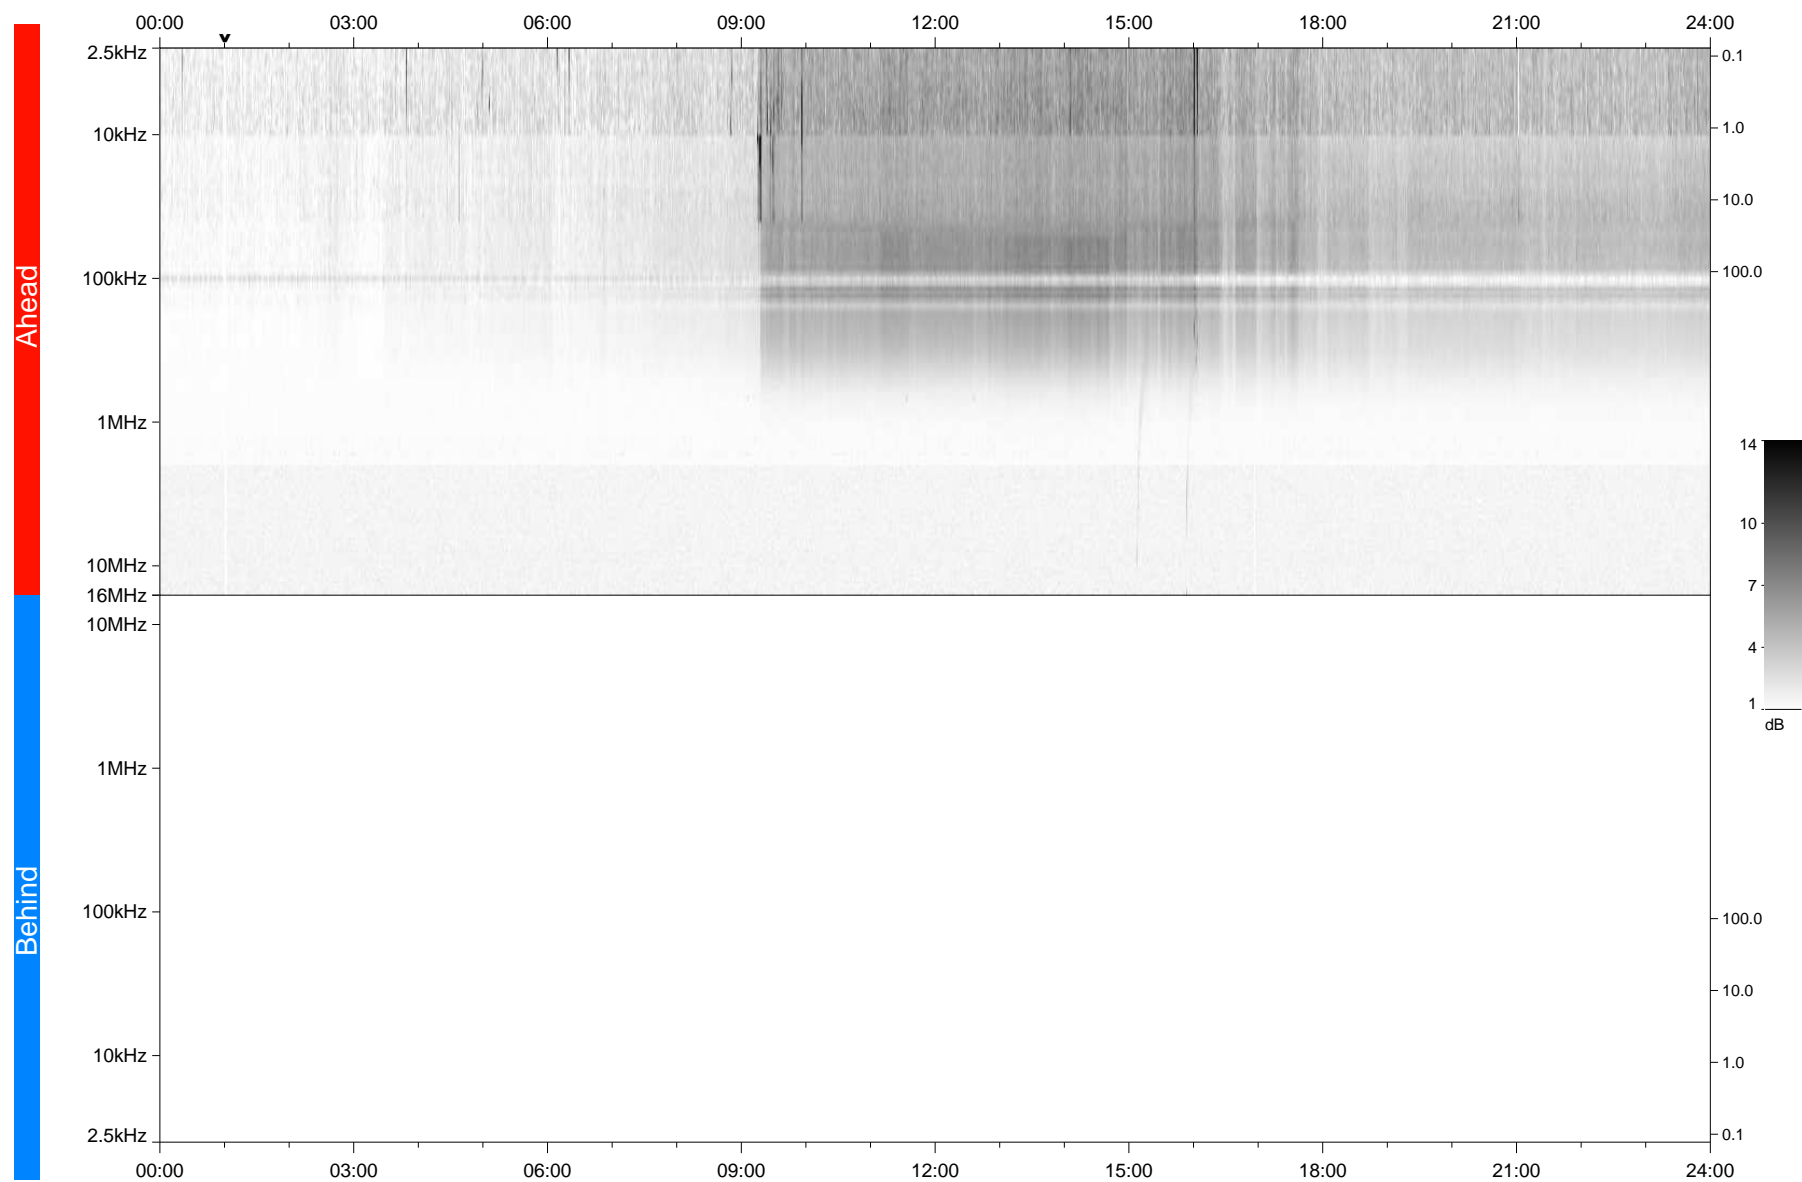

# STEREO/WAVES Daily Summary - 05-Mar-2018 (DOY 064)

Ahead source file: swaves\_ahead\_2018\_064\_1\_06.fin  
Ahead PSE Angle: -120.0°

Behind PSE Angle: 116.9°  
Behind source file: No STEREO-B data

Time (UTC)

file: stereo\_swaves\_daily-summary\_gray\_20180305\_v04  
made by: space.umn.edu on macOS with TDL 8.8.2 on 2022-10-06 08:59:52, with TLib V945 / dynspec V311