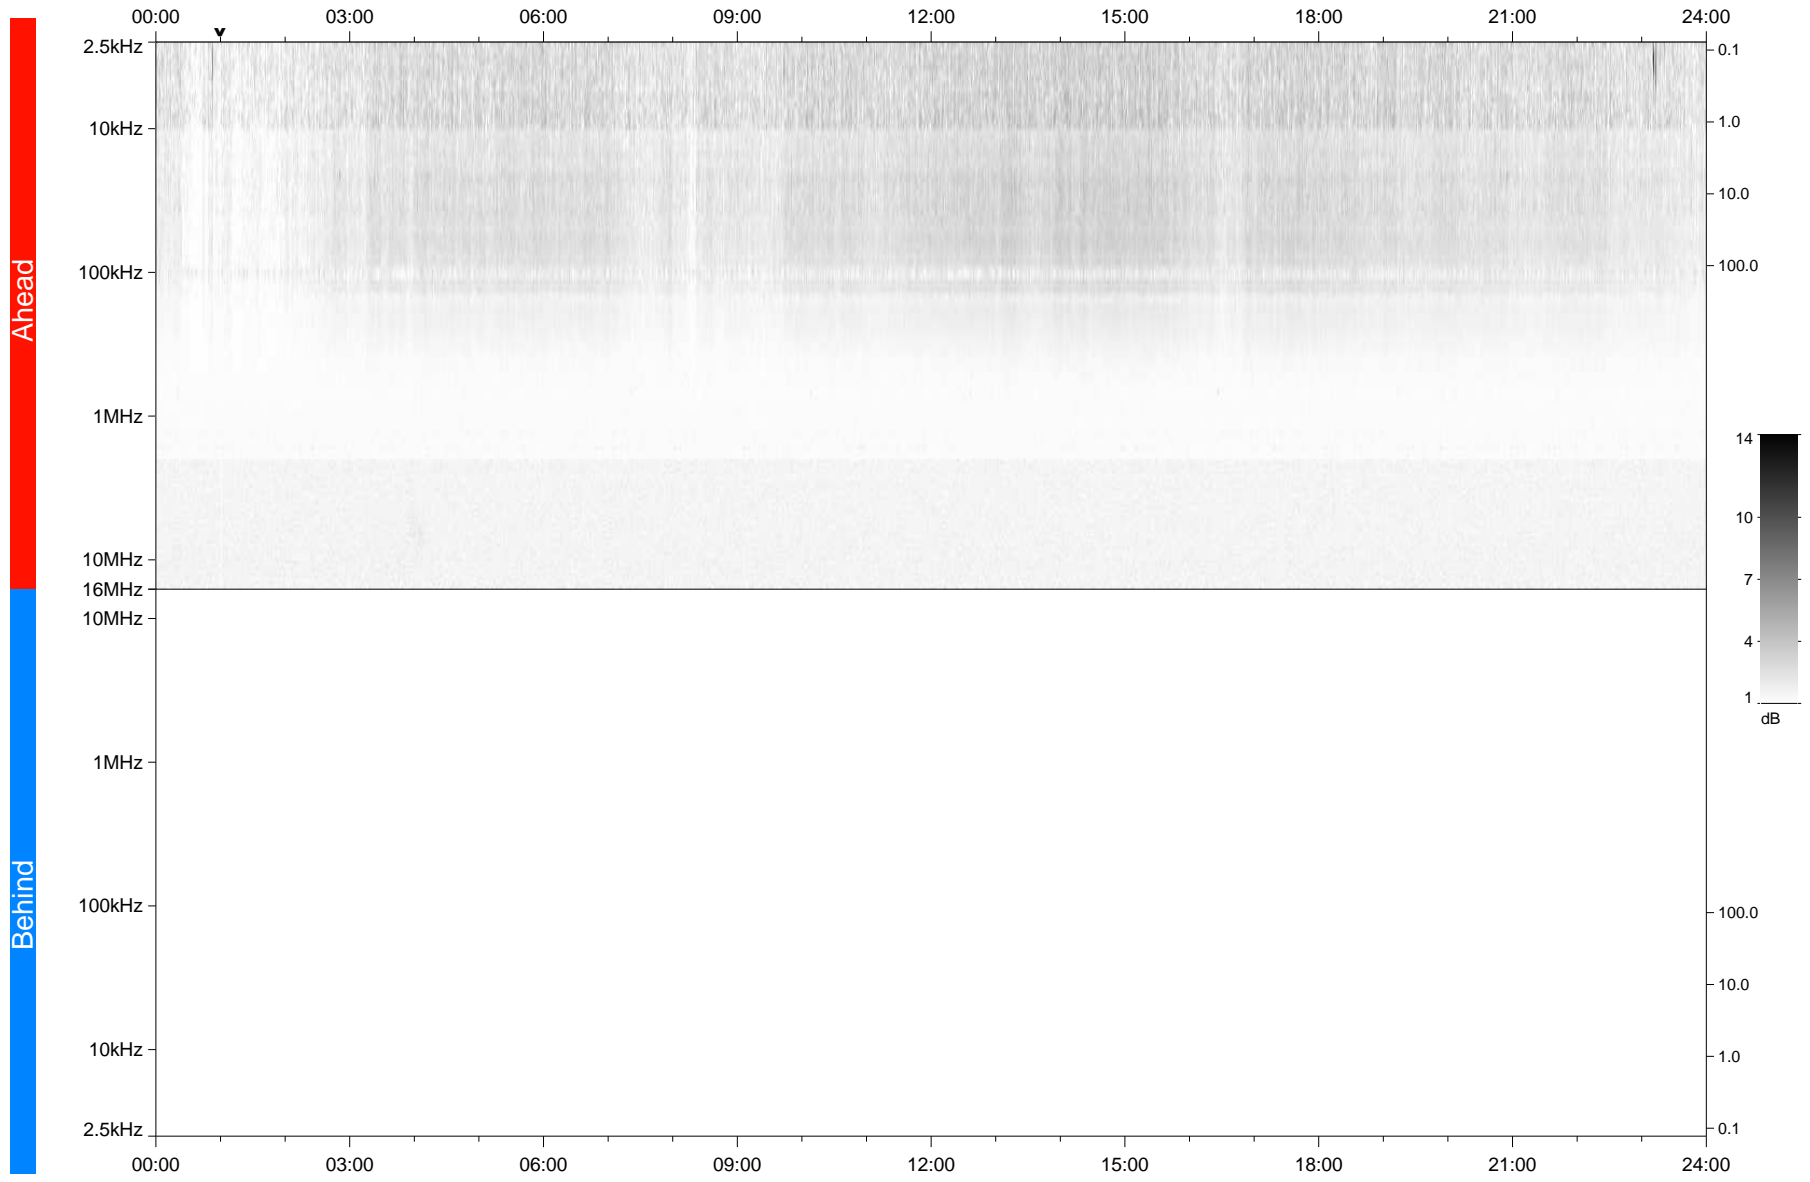

# STEREO/WAVES Daily Summary - 23-Feb-2018 (DOY 054)

Ahead source file: swaves\_ahead\_2018\_054\_1\_05.fin  
Ahead PSE Angle: -120.3°

Behind PSE Angle: 118.3°  
Behind source file: No STEREO-B data

Time (UTC)

file: stereo\_swaves\_daily-summary\_gray\_20180223\_v04  
made by: space.umn.edu on macOS with TDL 8.8.2 on 2022-10-06 08:45:25, with TLib V945 / dynspec V311