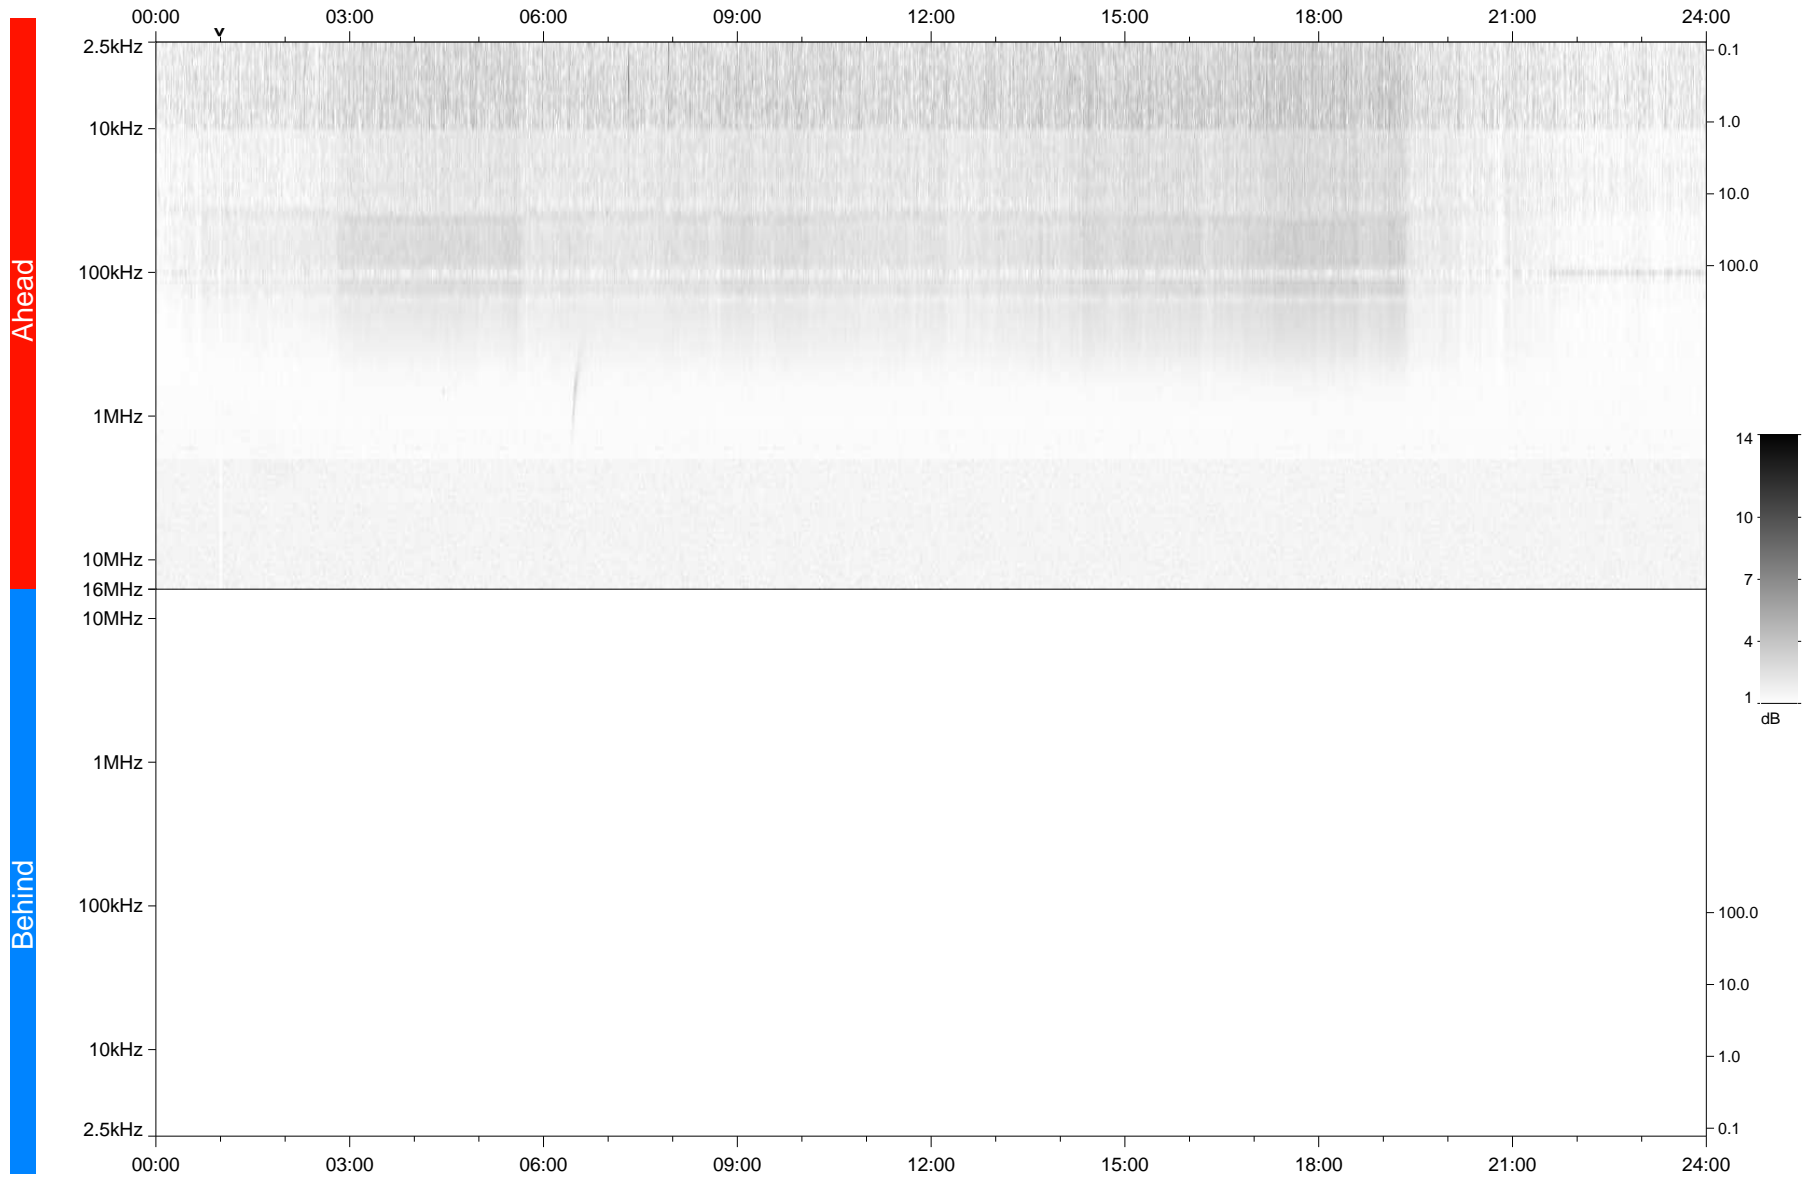

# STEREO/WAVES Daily Summary - 15-Feb-2018 (DOY 046)

Ahead source file: swaves\_ahead\_2018\_046\_1\_05.fin  
Ahead PSE Angle: -120.7°

Behind PSE Angle: 119.4°  
Behind source file: No STEREO-B data

Time (UTC)

file: stereo\_swaves\_daily-summary\_gray\_20180215\_v04  
made by: space.umn.edu on macOS with IDL 8.8.2 on 2022-10-06 08:33:48, with TLib V945 / dynspec V311