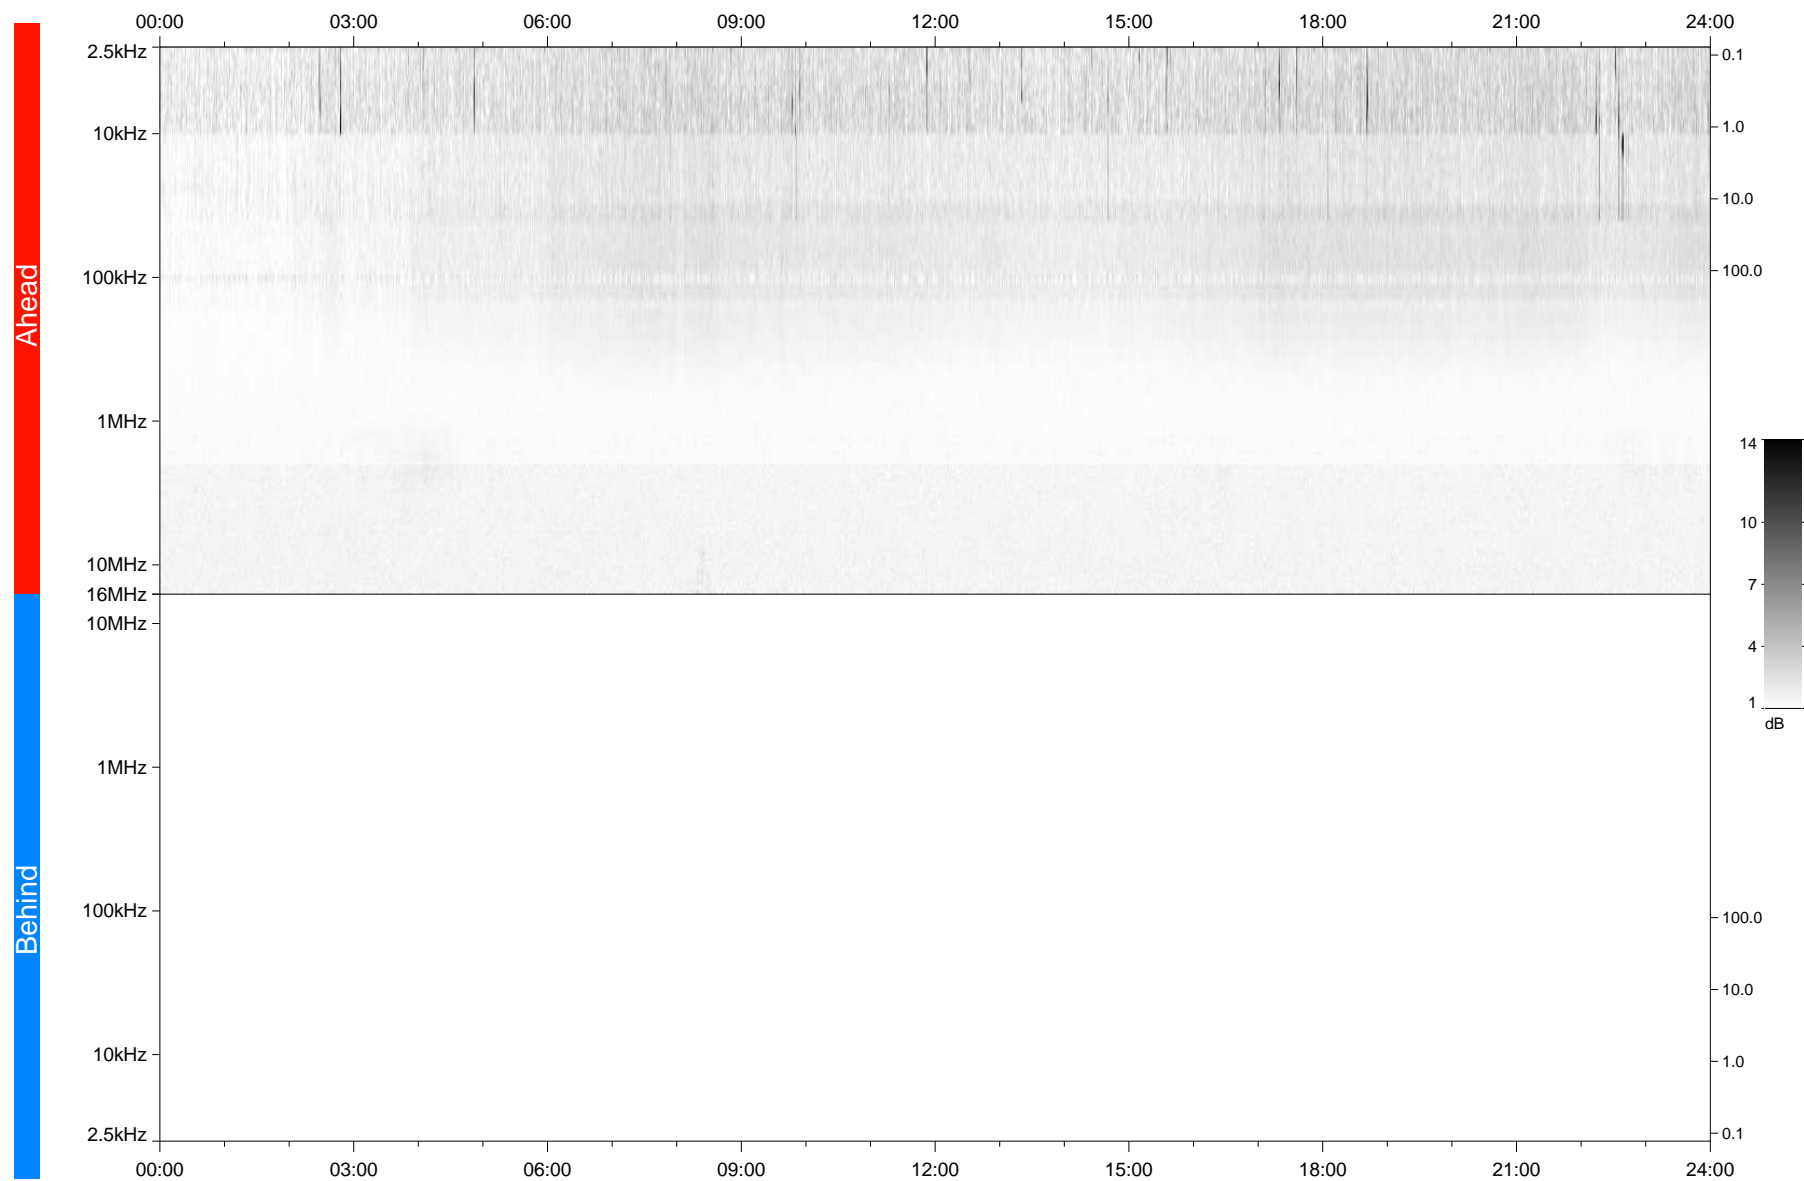

# STEREO/WAVES Daily Summary - 14-Feb-2018 (DOY 045)

Ahead source file: swaves\_ahead\_2018\_045\_1\_05.fin  
Ahead PSE Angle: -120.6°

Behind PSE Angle: 119.7°  
Behind source file: No STEREO-B data

Time (UTC)

file: stereo\_swaves\_daily-summary\_gray\_20180214\_v04  
made by: space.umn.edu on macOS with TDL 8.8.2 on 2022-10-06 08:32:21, with TLib V945 / dynspec V311